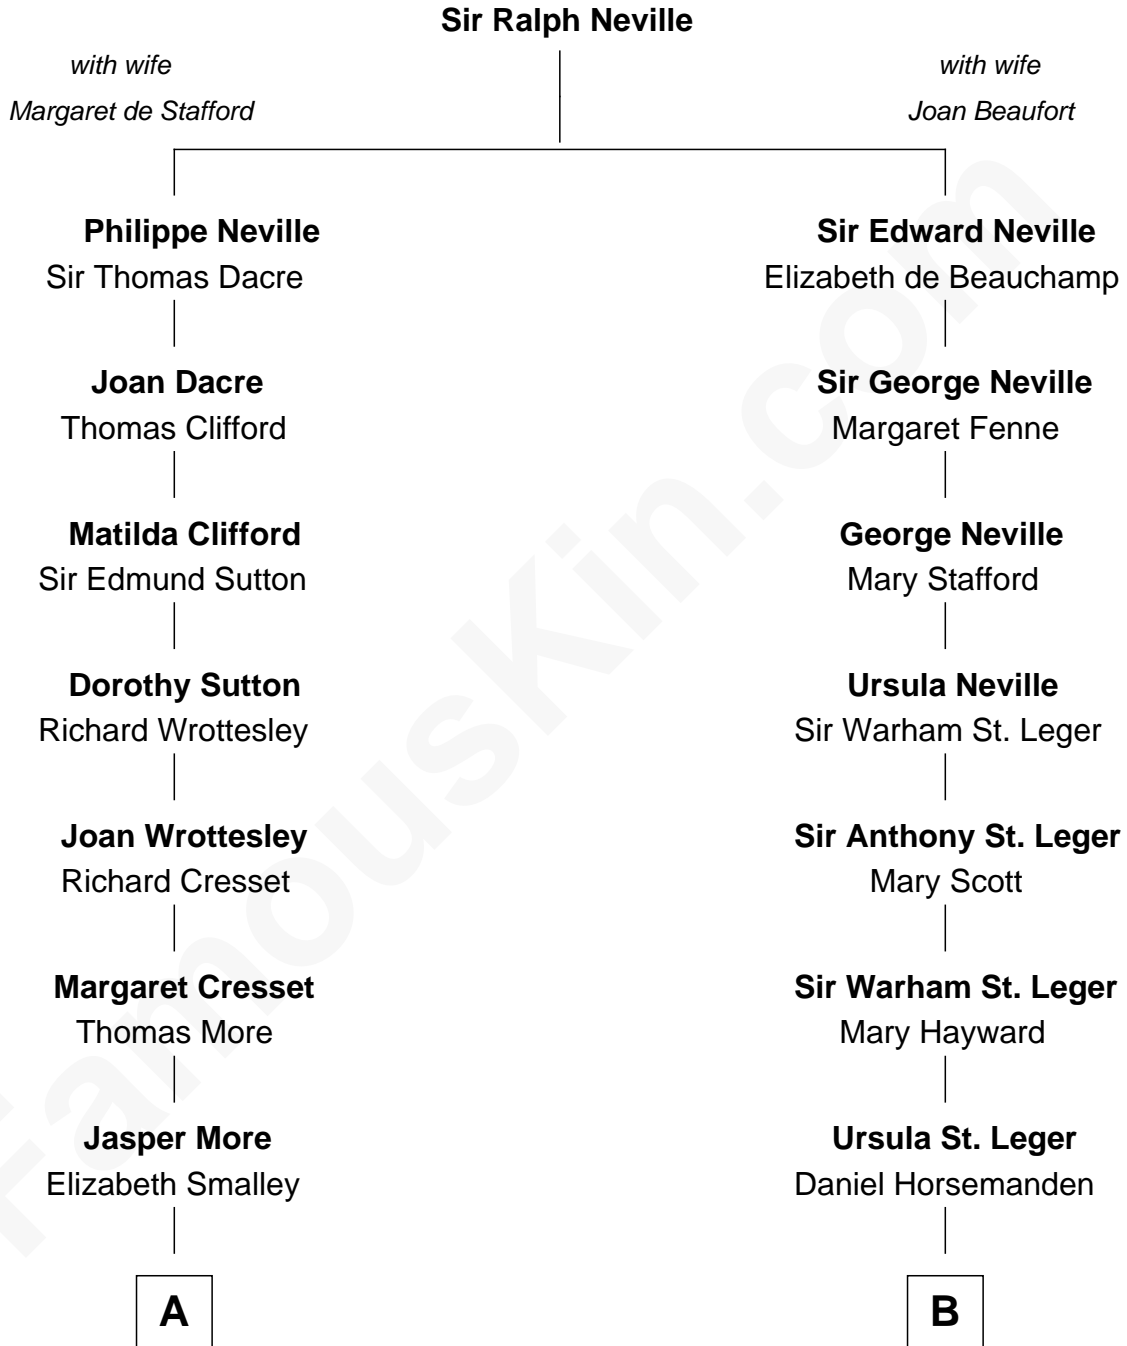

MAYFLOWER

FamousKin.com Relationship Chart of **Richard More**

(c1614 - c1696) *Mayflower* passenger 1620

8th cousin 7 times removed of

Admiral Richard Byrd
Polar Explorer

A

Katherine More
Col. Samuel More

Richard More
Mayflower passenger 1620

B

Col. Warham Horsemanden
Susanna Beeching

Mary Horsemanden
William Byrd

William Byrd
Maria Taylor

William Byrd
Elizabeth Hill Carter

Thomas Taylor Byrd
Mary Armistead

Richard Evelyn Byrd
Anne Harrison

Col. William Byrd
Jane Meriwether Rivers