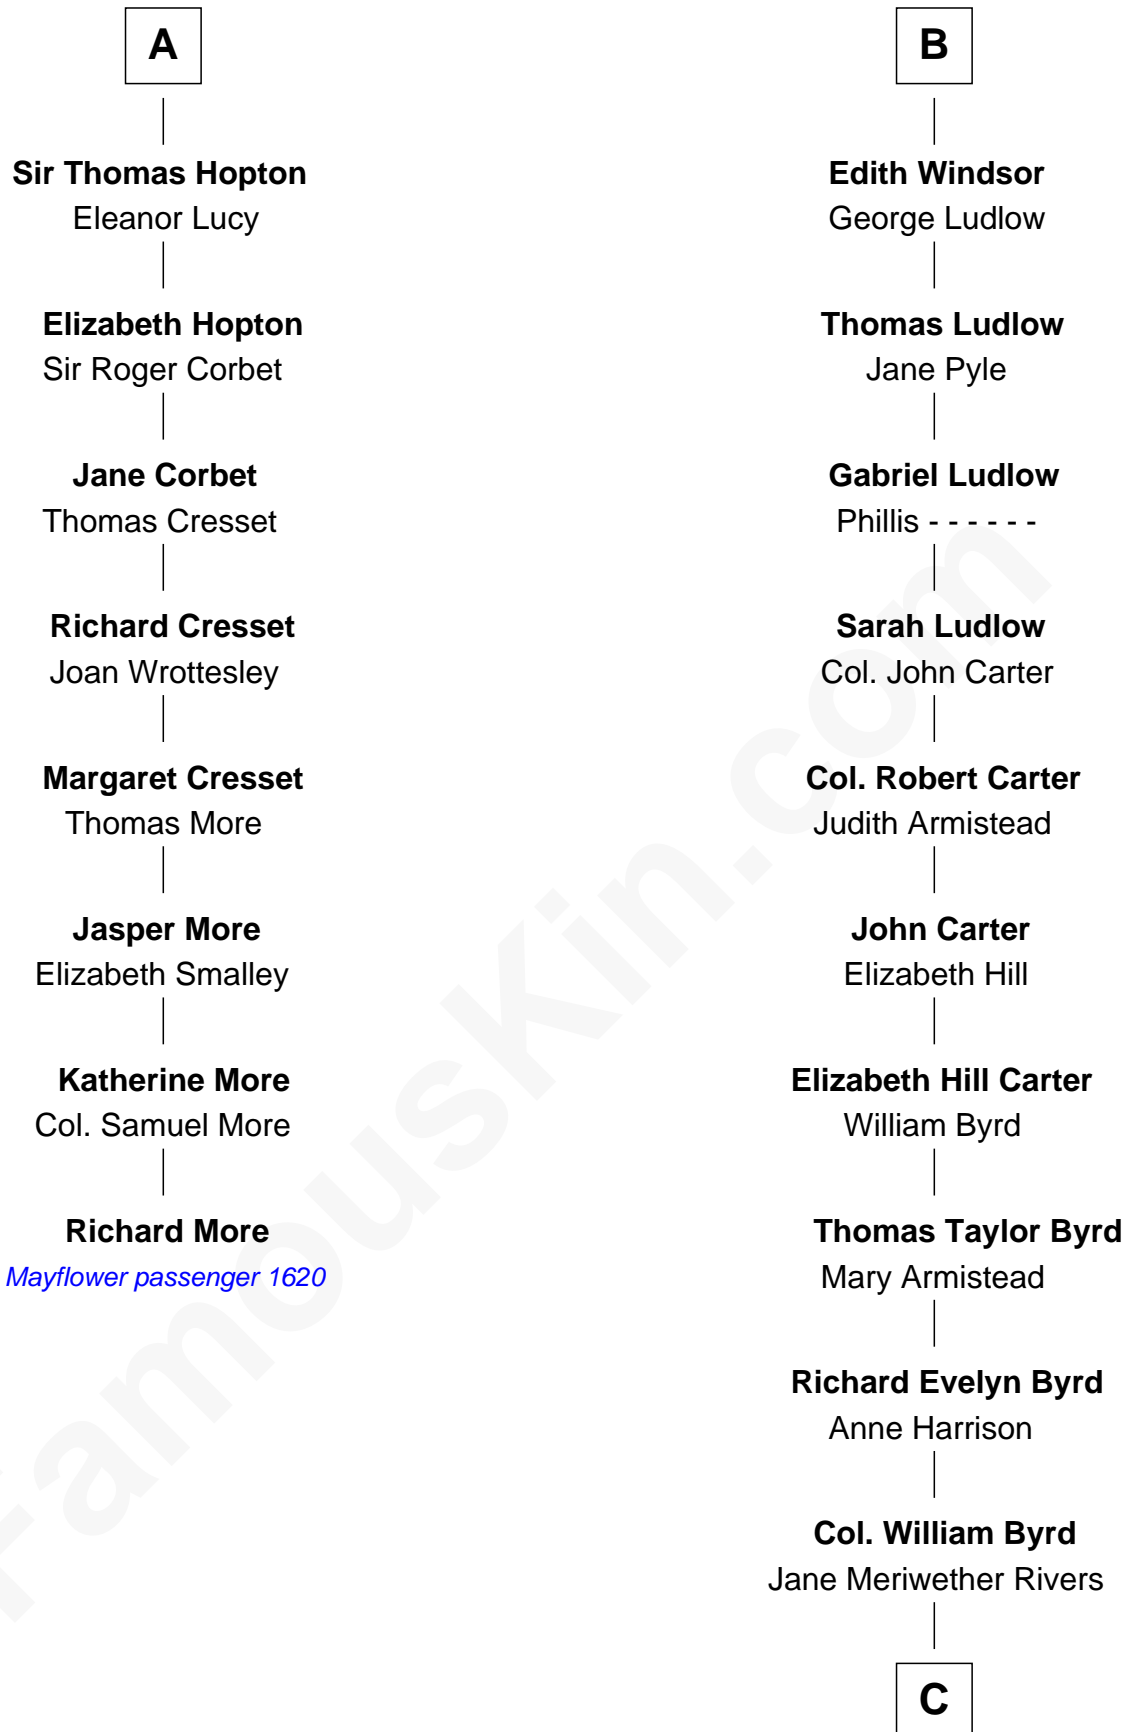

# FamousKin.com Relationship Chart of **Richard More**

(c1614 - c1696) *Mayflower* passenger 1620

14th cousin 4 times removed of

**Admiral Richard Byrd**  
*Polar Explorer*

**Humphrey de Bohun**  
Elizabeth Plantagenet

**Eleanor de Bohun**  
Sir James le Boteler

**Pernel le Boteler**  
Sir Gilbert Talbot

**Elizabeth Talbot**  
Sir Henry de Grey

**Richard Grey**  
Blanche de la Vache

**Alice Grey**  
Sir William Burley

**Elizabeth Burley**  
Sir John Hopton

**Sir Walter Hopton**  
Joan Mortimer

**A**

**Margaret de Bohun**  
Sir Hugh de Courtnay

**Elizabeth de Courtnay**  
Sir Andrew Luttrell

**Sir Hugh Luttrell**  
Catherine de Beaumont

**Elizabeth Luttrell**  
John Stratton

**Elizabeth Stratton**  
John Andrews

**Elizabeth Andrews**  
Sir Thomas de Windsor

**Sir Andrews de Windsor**  
Elizabeth Blount

**B**

**C**

Richard Evelyn Byrd  
Eleanor Bolling Flood

Admiral Richard Byrd  
*Polar Explorer*