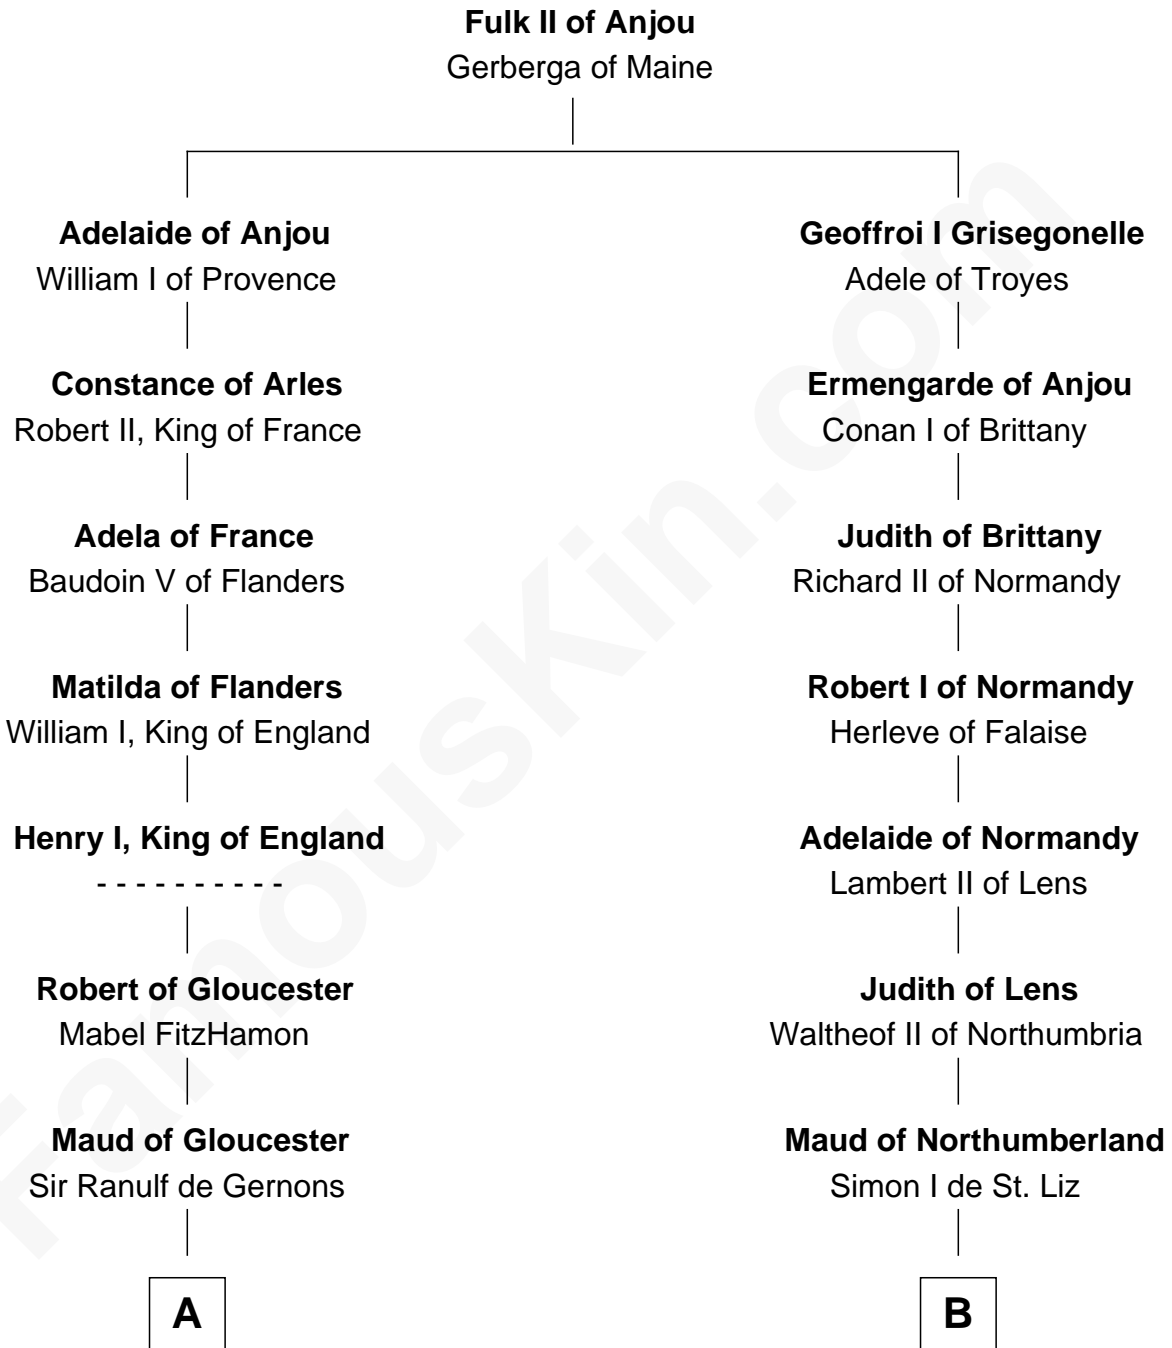

MAYFLOWER

FamousKin.com Relationship Chart of Richard More

(c1614 - c1696) Mayflower passenger 1620

9th cousin 12 times removed of

William de Huntingfield

Magna Carta Surety

C

Richard Cresset

Joan Wrottesley

Margaret Cresset

Thomas More

Jasper More

Elizabeth Smalley

Katherine More

Col. Samuel More

Richard More

Mayflower passenger 1620

FamousKin.com