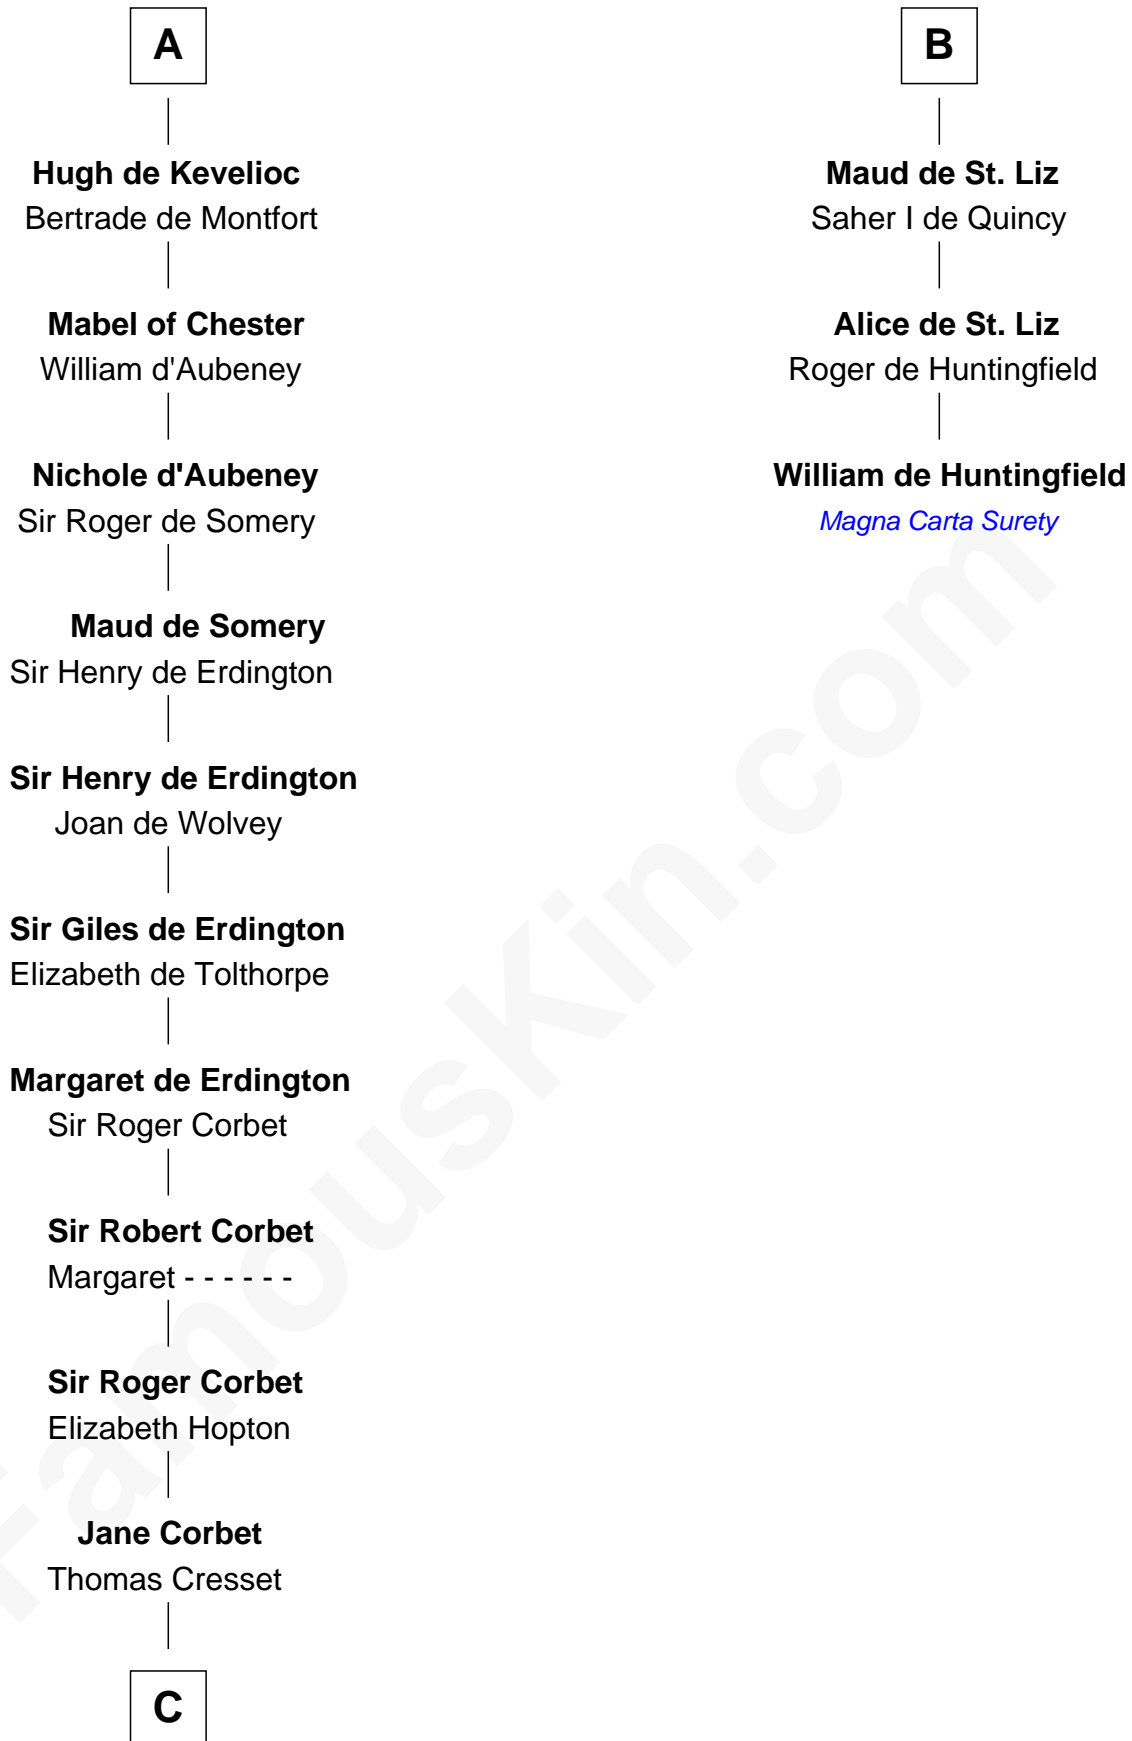

MAYFLOWER

FamousKin.com Relationship Chart of Richard More

(c1614 - c1696) Mayflower passenger 1620

9th cousin 12 times removed of

William de Huntingfield

Magna Carta Surety

C

Richard Cresset

Joan Wrottesley

Margaret Cresset

Thomas More

Jasper More

Elizabeth Smalley

Katherine More

Col. Samuel More

Richard More

Mayflower passenger 1620

FamousKin.com