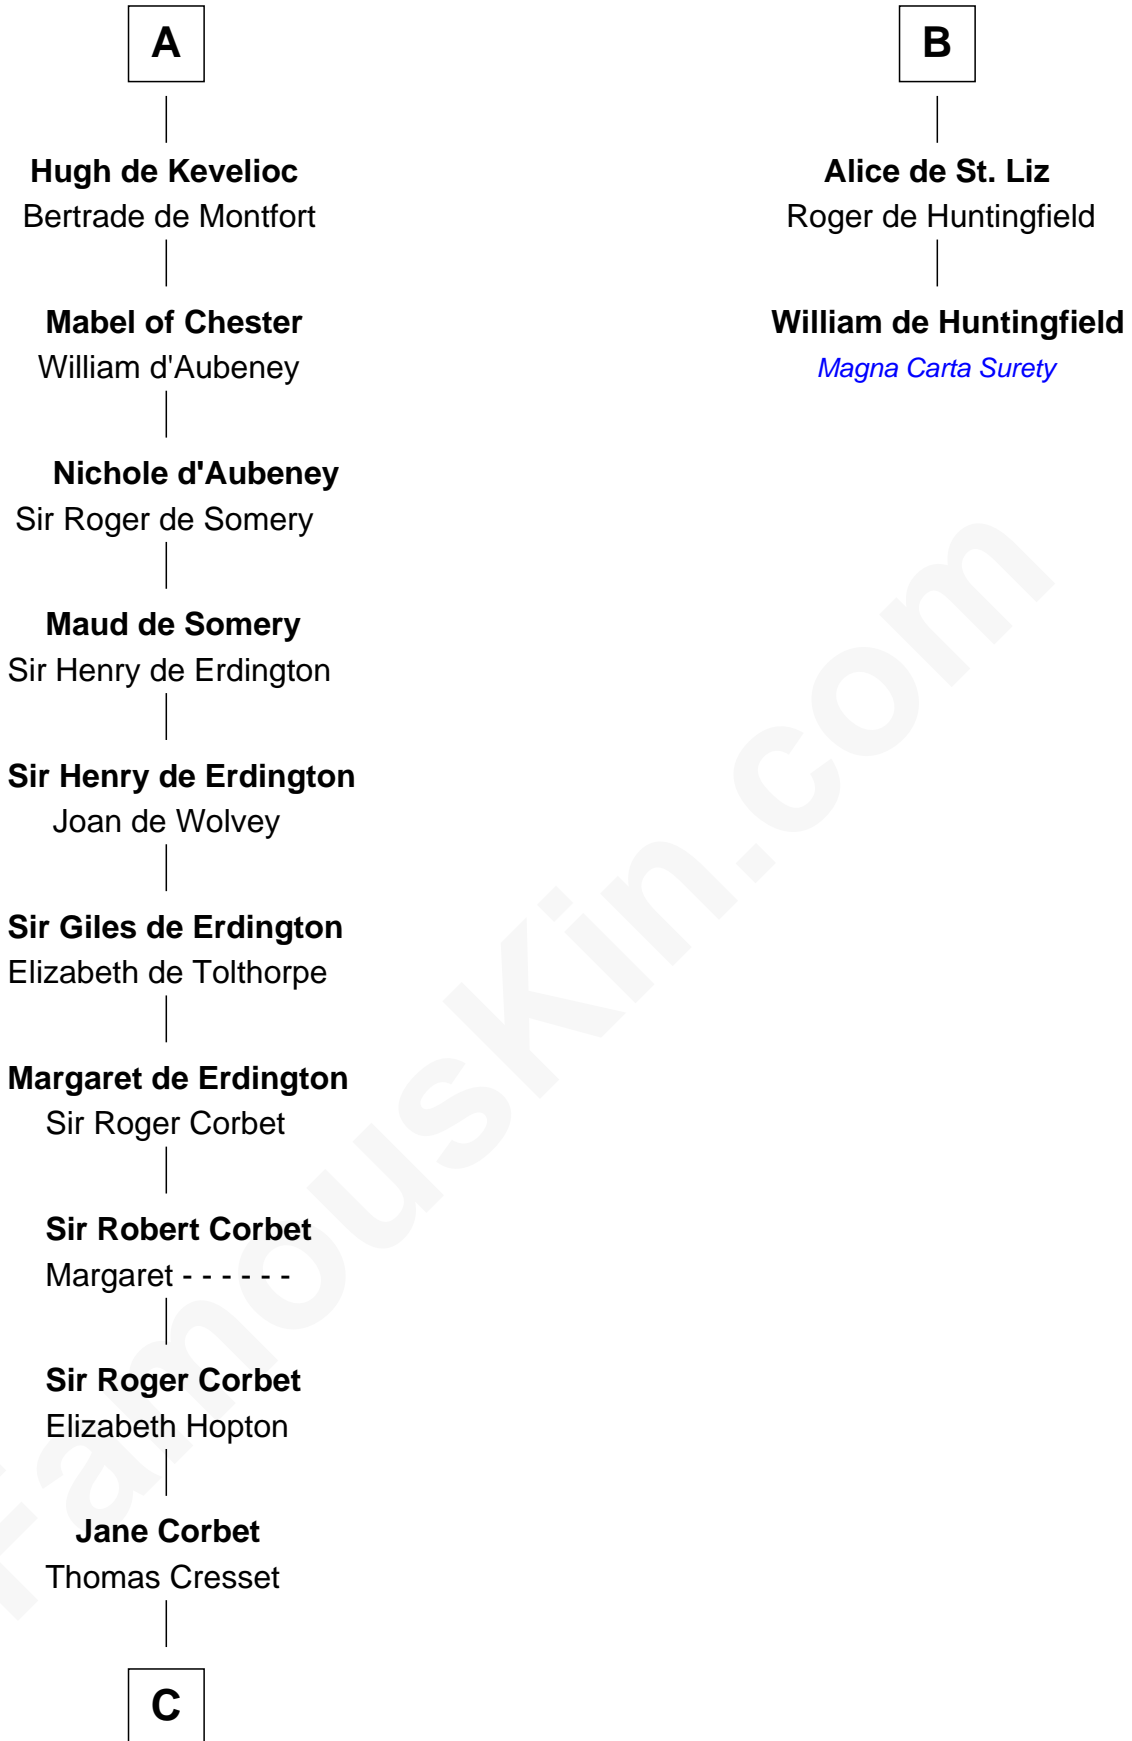

MAYFLOWER

FamousKin.com Relationship Chart of Richard More

(c1614 - c1696) Mayflower passenger 1620

8th cousin 13 times removed of

William de Huntingfield
Magna Carta Surety

C

Richard Cresset

Joan Wrottesley

Margaret Cresset

Thomas More

Jasper More

Elizabeth Smalley

Katherine More

Col. Samuel More

Richard More

Mayflower passenger 1620