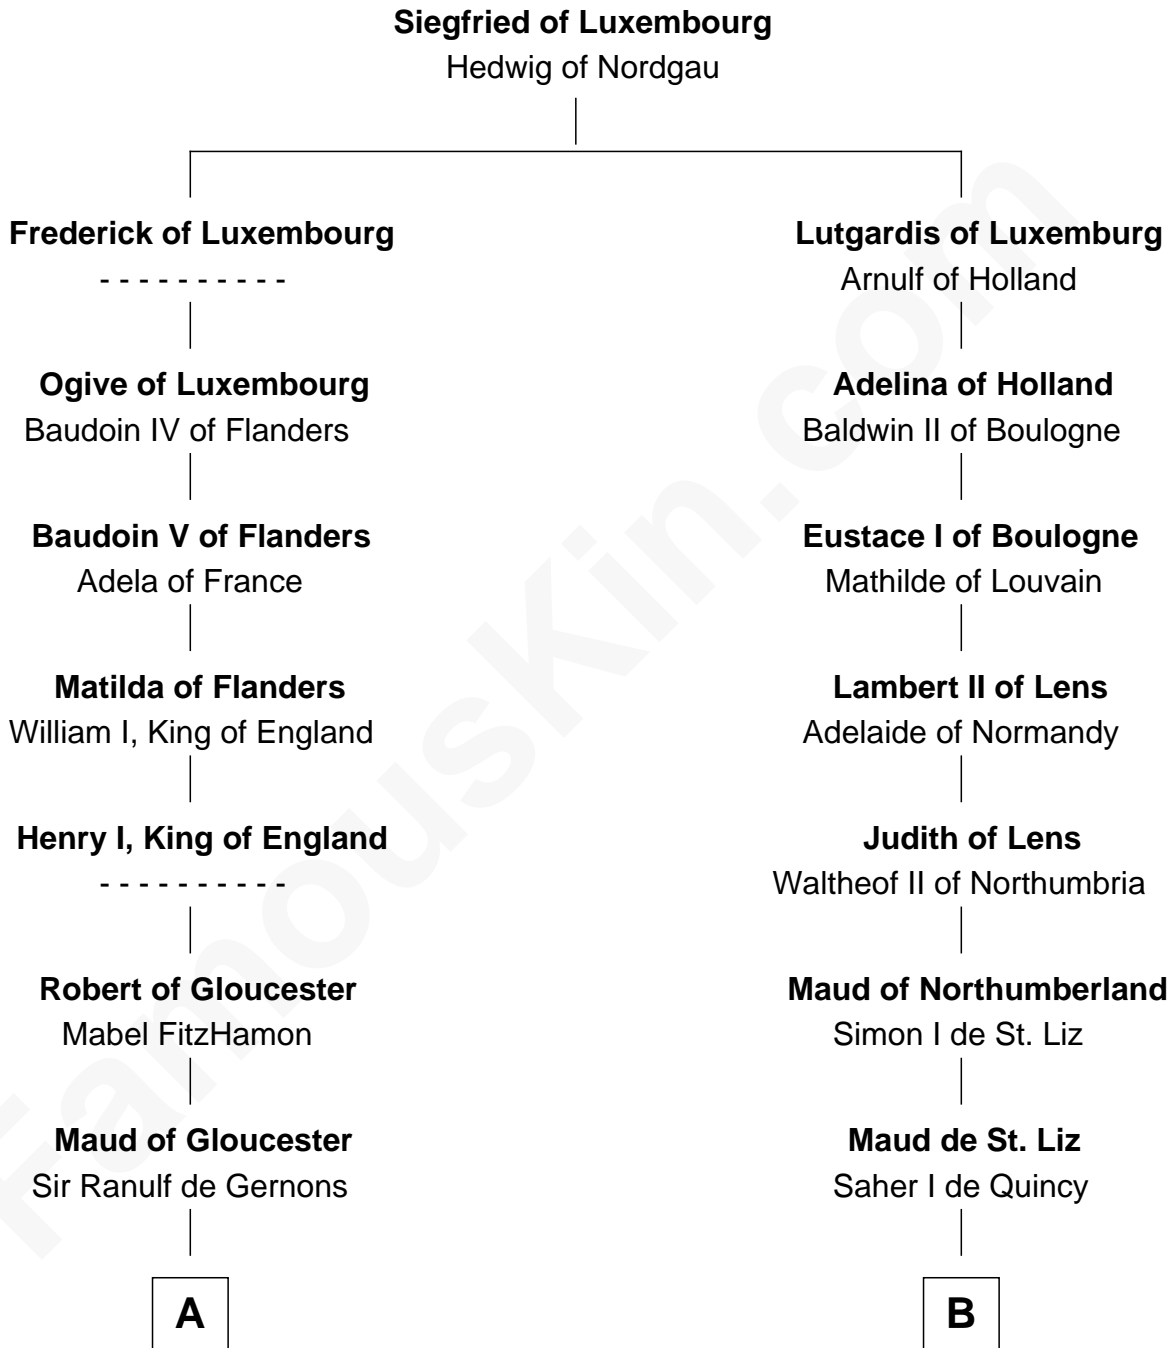

MAYFLOWER

FamousKin.com Relationship Chart of Richard More

(c1614 - c1696) Mayflower passenger 1620

8th cousin 13 times removed of

William de Huntingfield
Magna Carta Surety

C

Richard Cresset

Joan Wrottesley

Margaret Cresset

Thomas More

Jasper More

Elizabeth Smalley

Katherine More

Col. Samuel More

Richard More

Mayflower passenger 1620