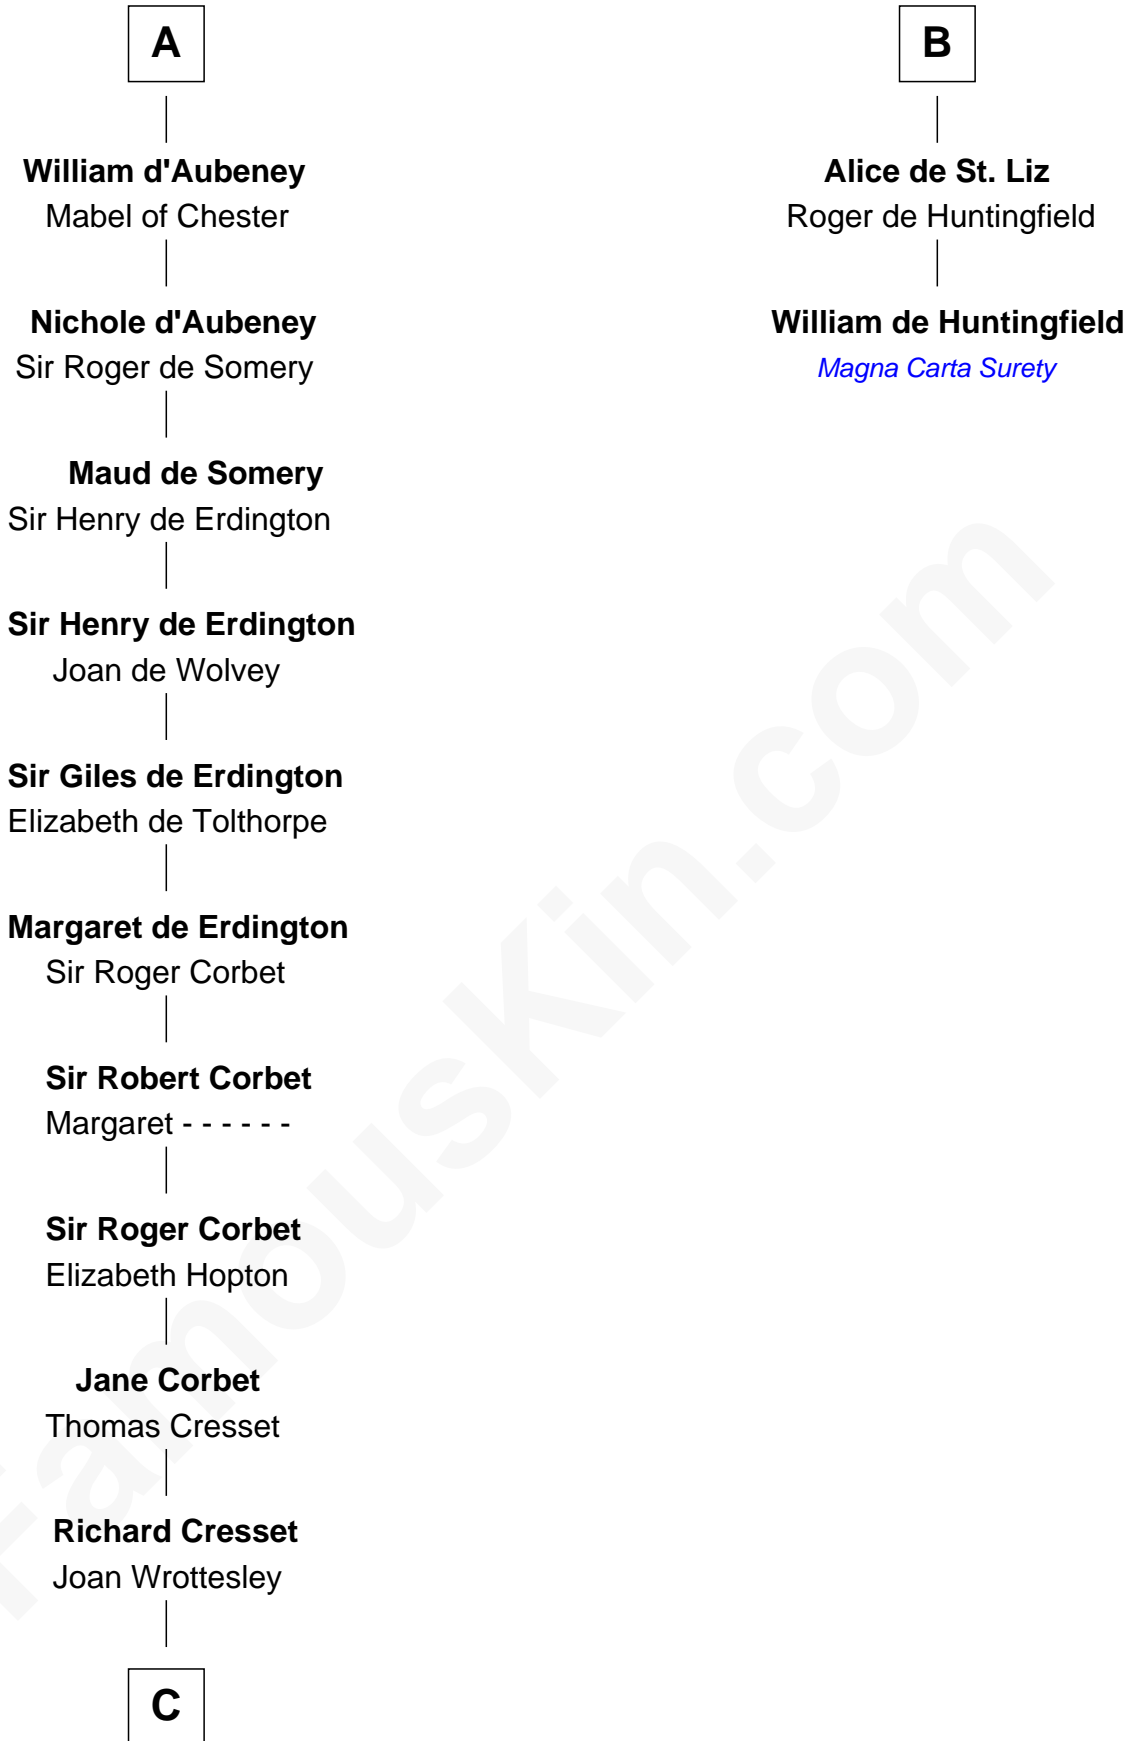

MAYFLOWER

FamousKin.com Relationship Chart of

Richard More

(c1614 - c1696) Mayflower passenger 1620

8th cousin 12 times removed of

William de Huntingfield

Magna Carta Surety

C

—
Margaret Cresset

Thomas More

—
Jasper More

Elizabeth Smalley

—
Katherine More

Col. Samuel More

—
Richard More

Mayflower passenger 1620