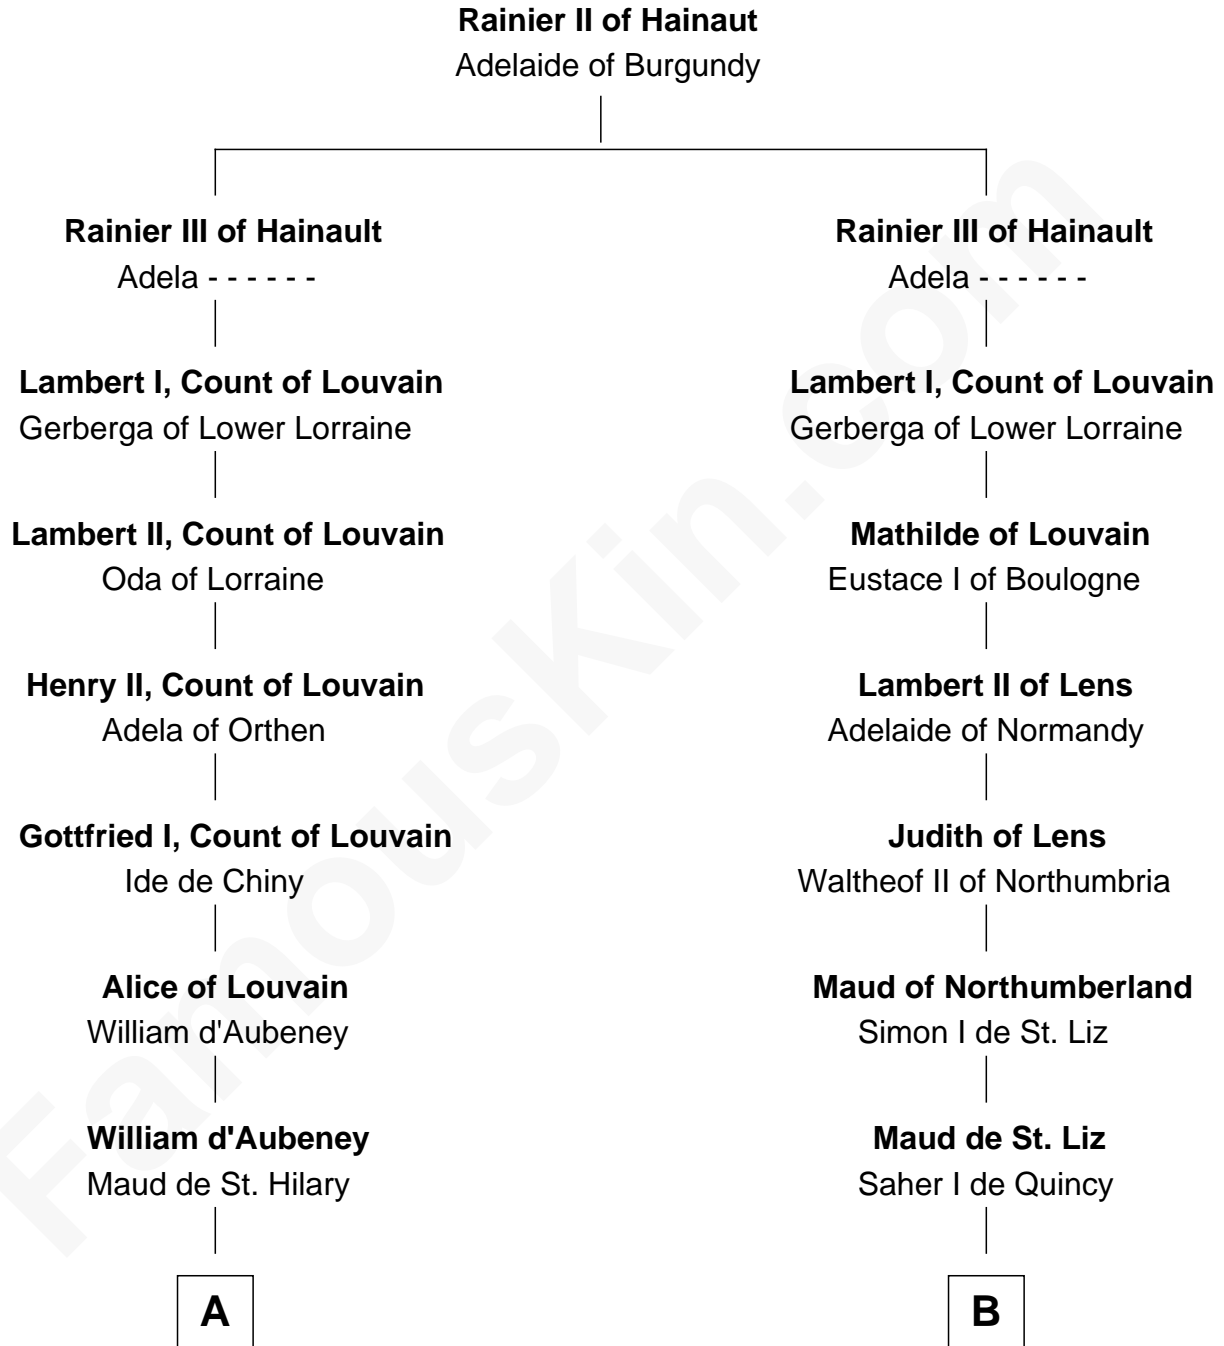

MAYFLOWER

FamousKin.com Relationship Chart of

Richard More

(c1614 - c1696) Mayflower passenger 1620

8th cousin 12 times removed of

William de Huntingfield

Magna Carta Surety

C

—
Margaret Cresset

Thomas More

—
Jasper More

Elizabeth Smalley

—
Katherine More

Col. Samuel More

—
Richard More

Mayflower passenger 1620