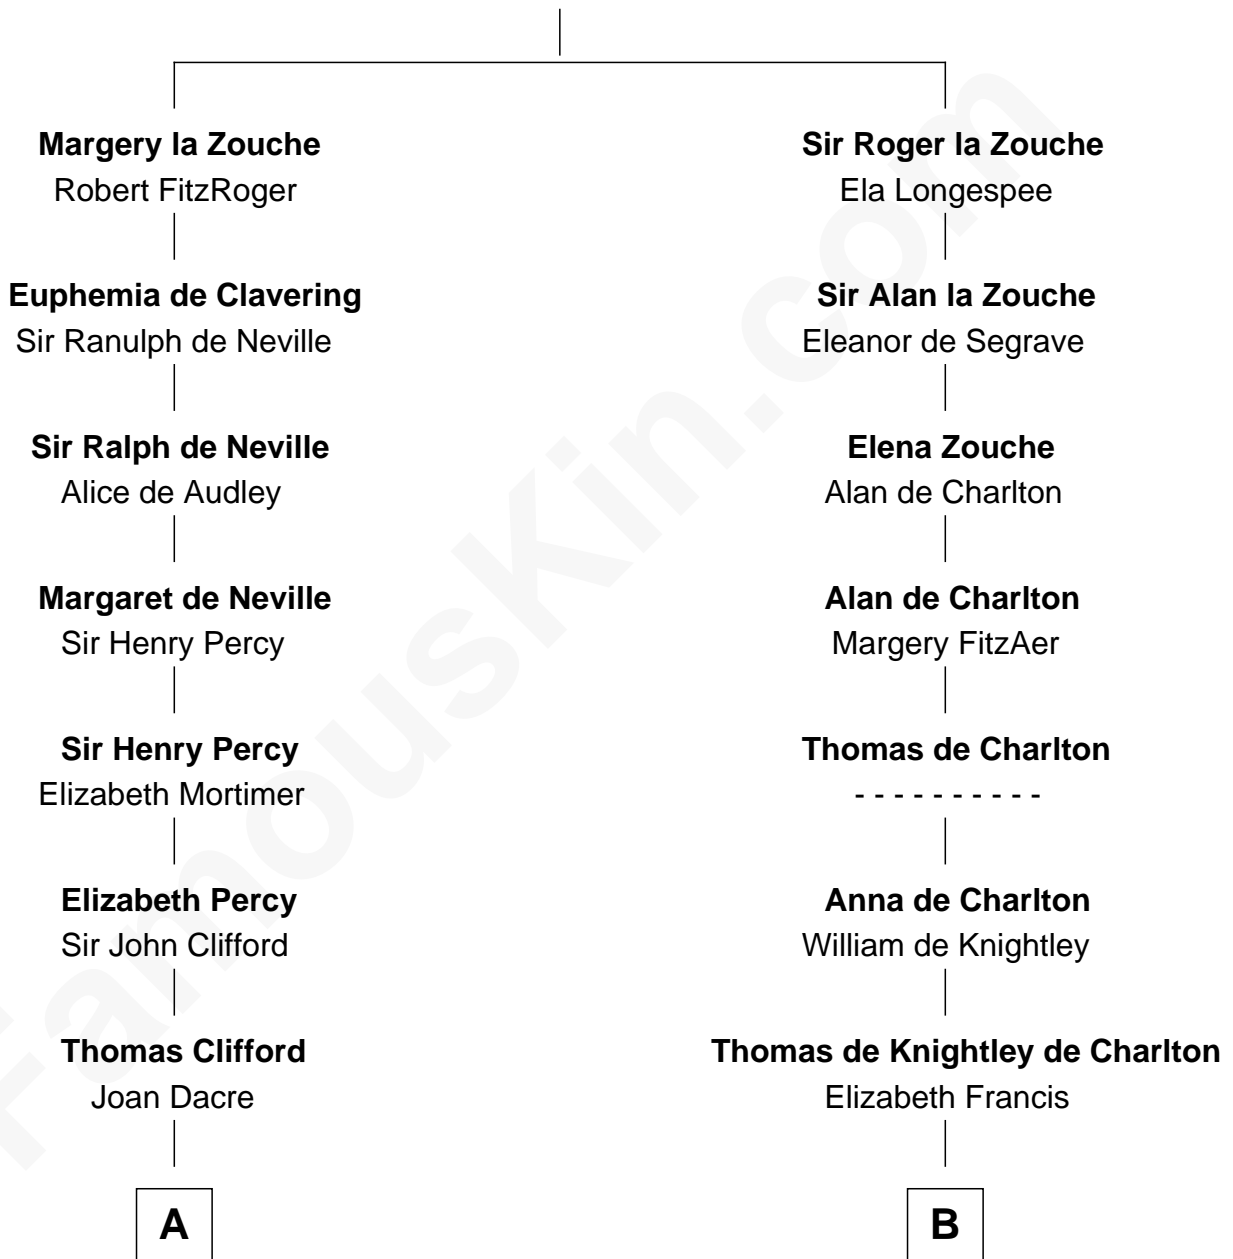

MAYFLOWER

FamousKin.com Relationship Chart of

Richard More

(c1614 - c1696) *Mayflower passenger 1620*

13th cousin of

Rev. John Whittingham

(c1616 - 1639) *Great Migration Immigrant 1637*

Alan la Zouche

Ellen de Quincy

A

Matilda Clifford
Sir Edmund Sutton

Dorothy Sutton
Richard Wrottesley

Joan Wrottesley
Richard Cresset

Margaret Cresset
Thomas More

Jasper More
Elizabeth Smalley

Katherine More
Col. Samuel More