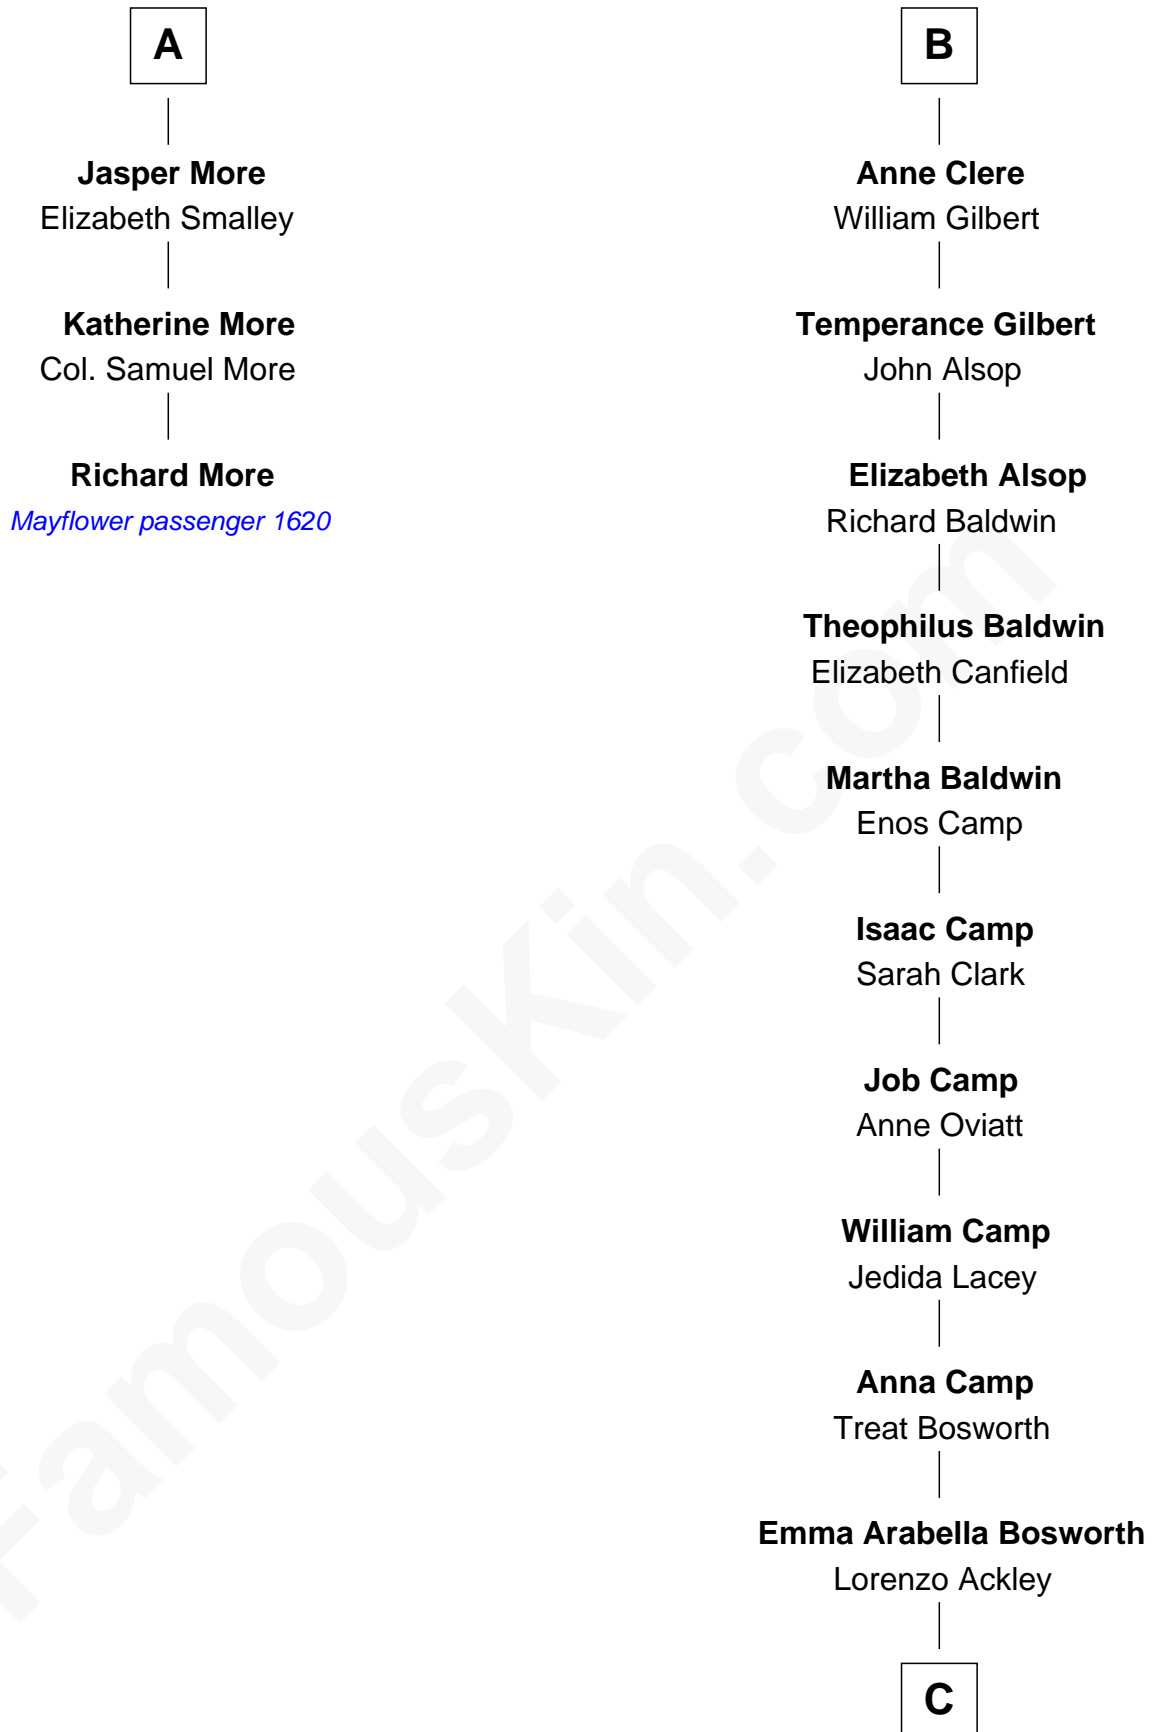

# FamousKin.com Relationship Chart of **Richard More**

(c1614 - c1696) *Mayflower passenger 1620*

9th cousin 12 times removed of

**Sydney Biddle Barrows**  
*Mayflower Madam*

**Sir Hugh de Stafford**  
Philippa de Beauchamp

Michael de la Pole

**Isabel de la Pole**

Thomas Morley

**Elizabeth Morley**

Sir John Arundell

**Anne Arundell**

Sir James Tyrrell

**Sir Thomas Tyrrell**

Margaret Willoughby

**Anne Tyrrell**

Sir John Clere

**Sir Edmund Clere**

Frances Fulmerston

**B**

**C**

**Helen Eva Ackley**  
William Gildersleeve Parke

**Elizabeth Parke**  
Percy Ballantine

**John Boyd Ballantine**  
Anne L. Crawford

**Jeannette Ballantine**  
Donald Byers Barrows

**Sydney Biddle Barrows**  
*Mayflower Madam*

FamousKin.com