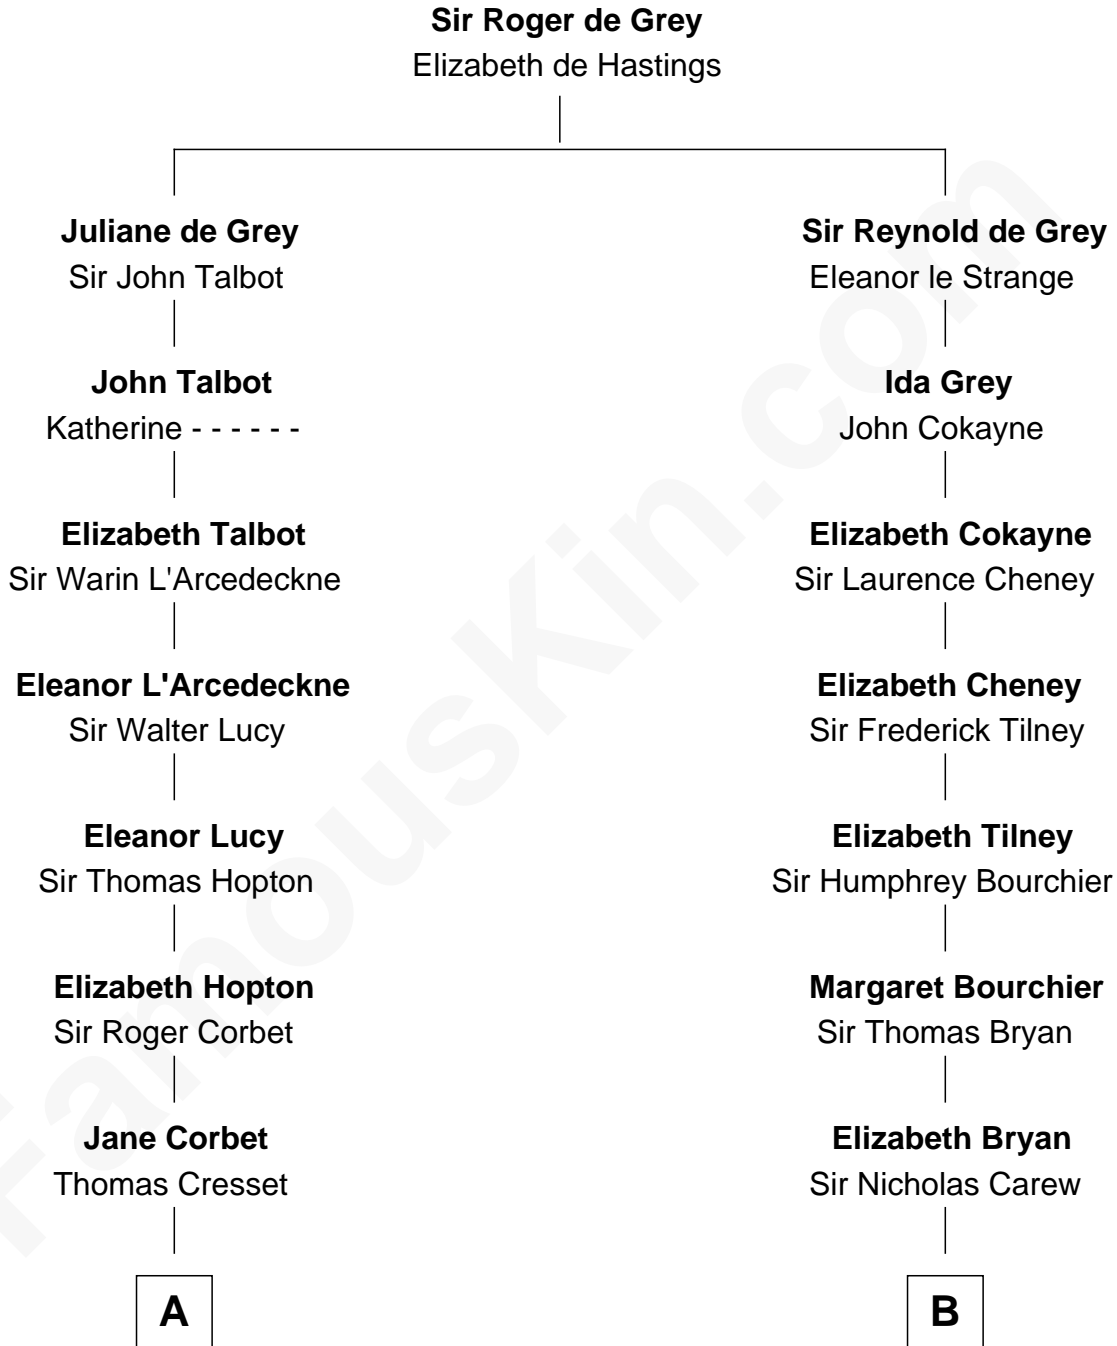

MAYFLOWER

FamousKin.com Relationship Chart of Richard More

(c1614 - c1696) Mayflower passenger 1620

11th cousin 3 times removed of

Robert Treat Paine

Signer of the Declaration of Independence

A

Richard Cresset

Joan Wrottesley

Margaret Cresset

Thomas More

Jasper More

Elizabeth Smalley

Katherine More

Col. Samuel More

Richard More

Mayflower passenger 1620

B

Mary Carew

Sir Arthur Darcy

Sir Edward Darcy

Elizabeth Astley

Isabella Darcy

John Launce