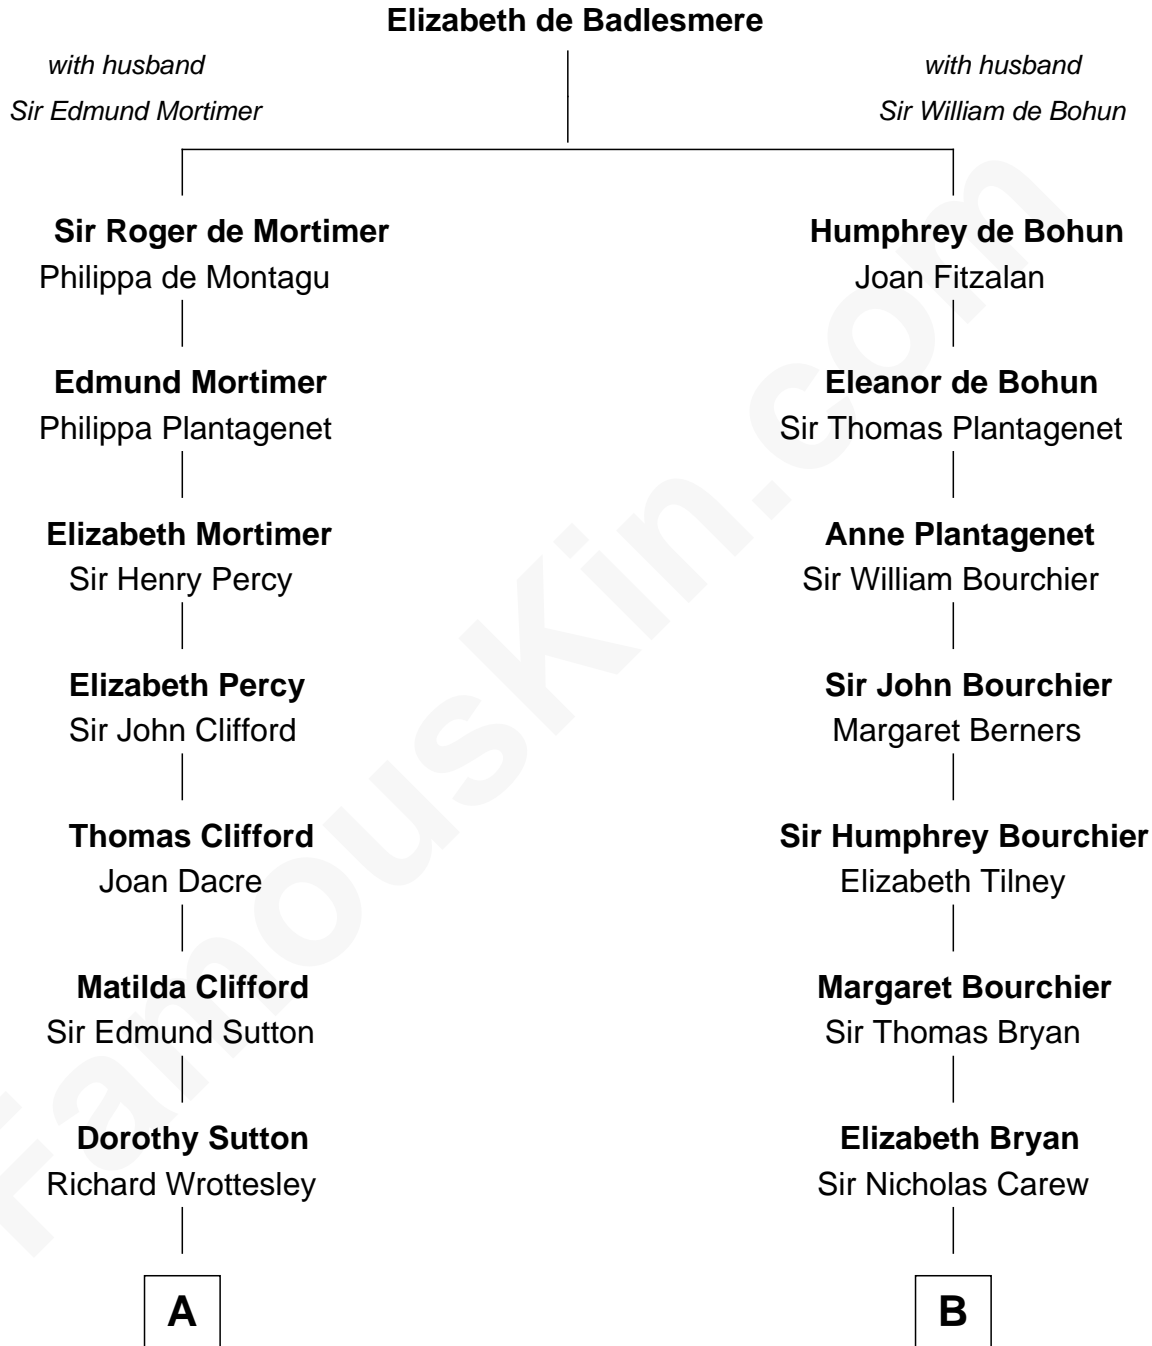

MAYFLOWER

FamousKin.com Relationship Chart of Richard More

(c1614 - c1696) Mayflower passenger 1620

11th cousin 3 times removed of

Robert Treat Paine

Signer of the Declaration of Independence

A

Joan Wrottesley

Richard Cresset

Margaret Cresset

Thomas More

Jasper More

Elizabeth Smalley

Katherine More

Col. Samuel More

Richard More