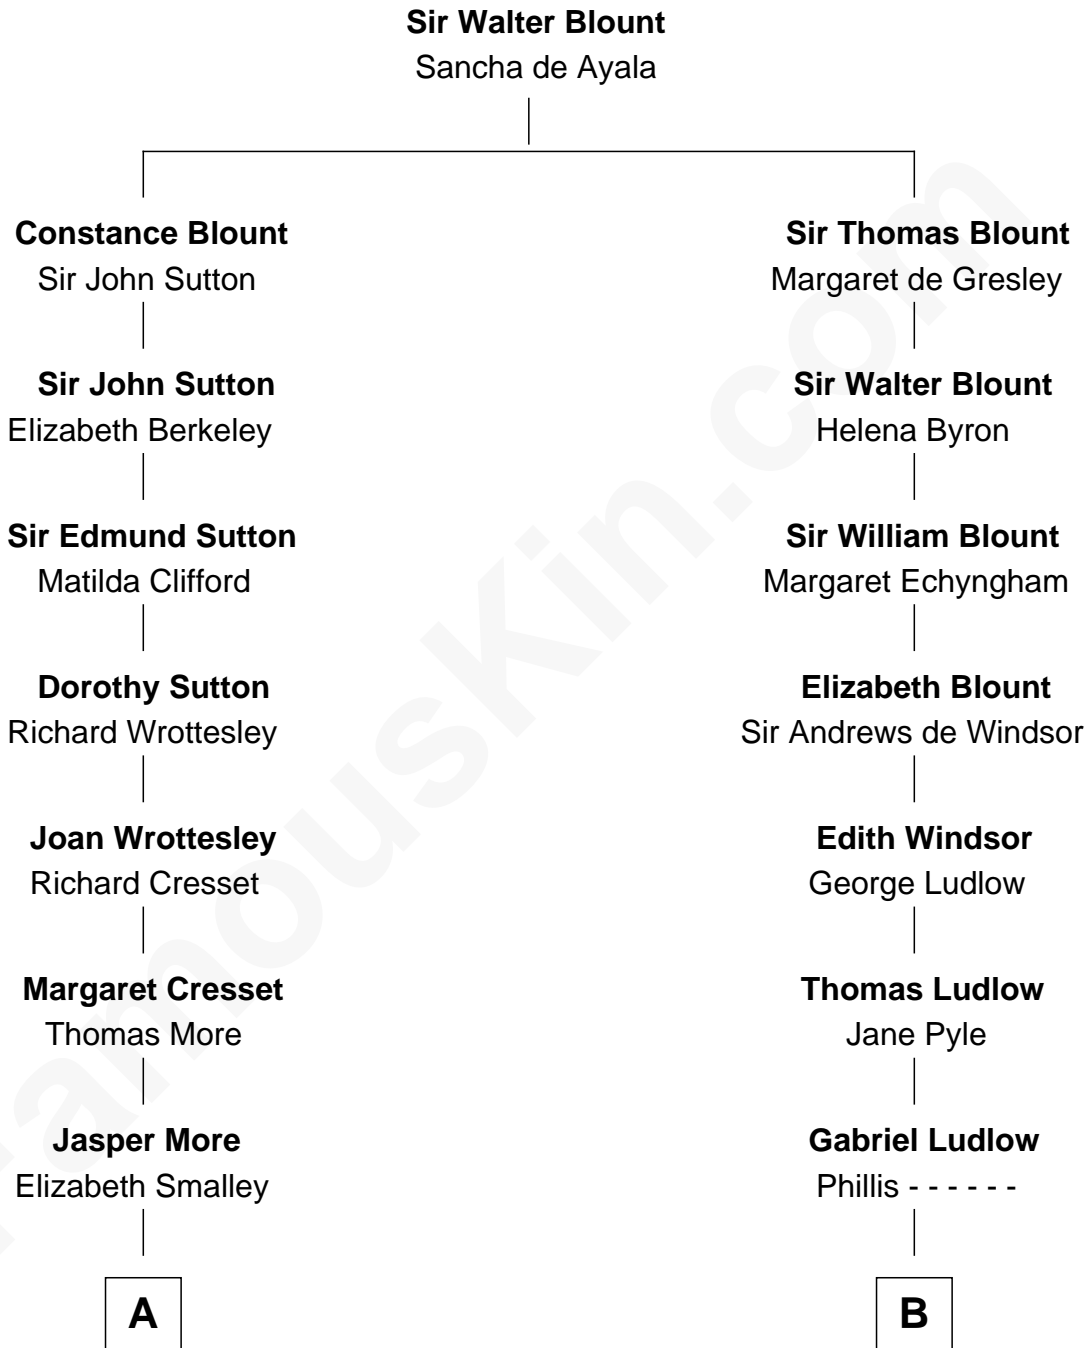

**MAYFLOWER**

# FamousKin.com Relationship Chart of **Richard More**

(c1614 - c1696) *Mayflower passenger 1620*

8th cousin 3 times removed of

## **Thomas Nelson**

*Signer of the Declaration of Independence*

**A**

**Katherine More**  
Col. Samuel More

**Richard More**  
*Mayflower passenger 1620*

**B**

**Sarah Ludlow**  
Col. John Carter

**Col. Robert Carter**  
Judith Armistead