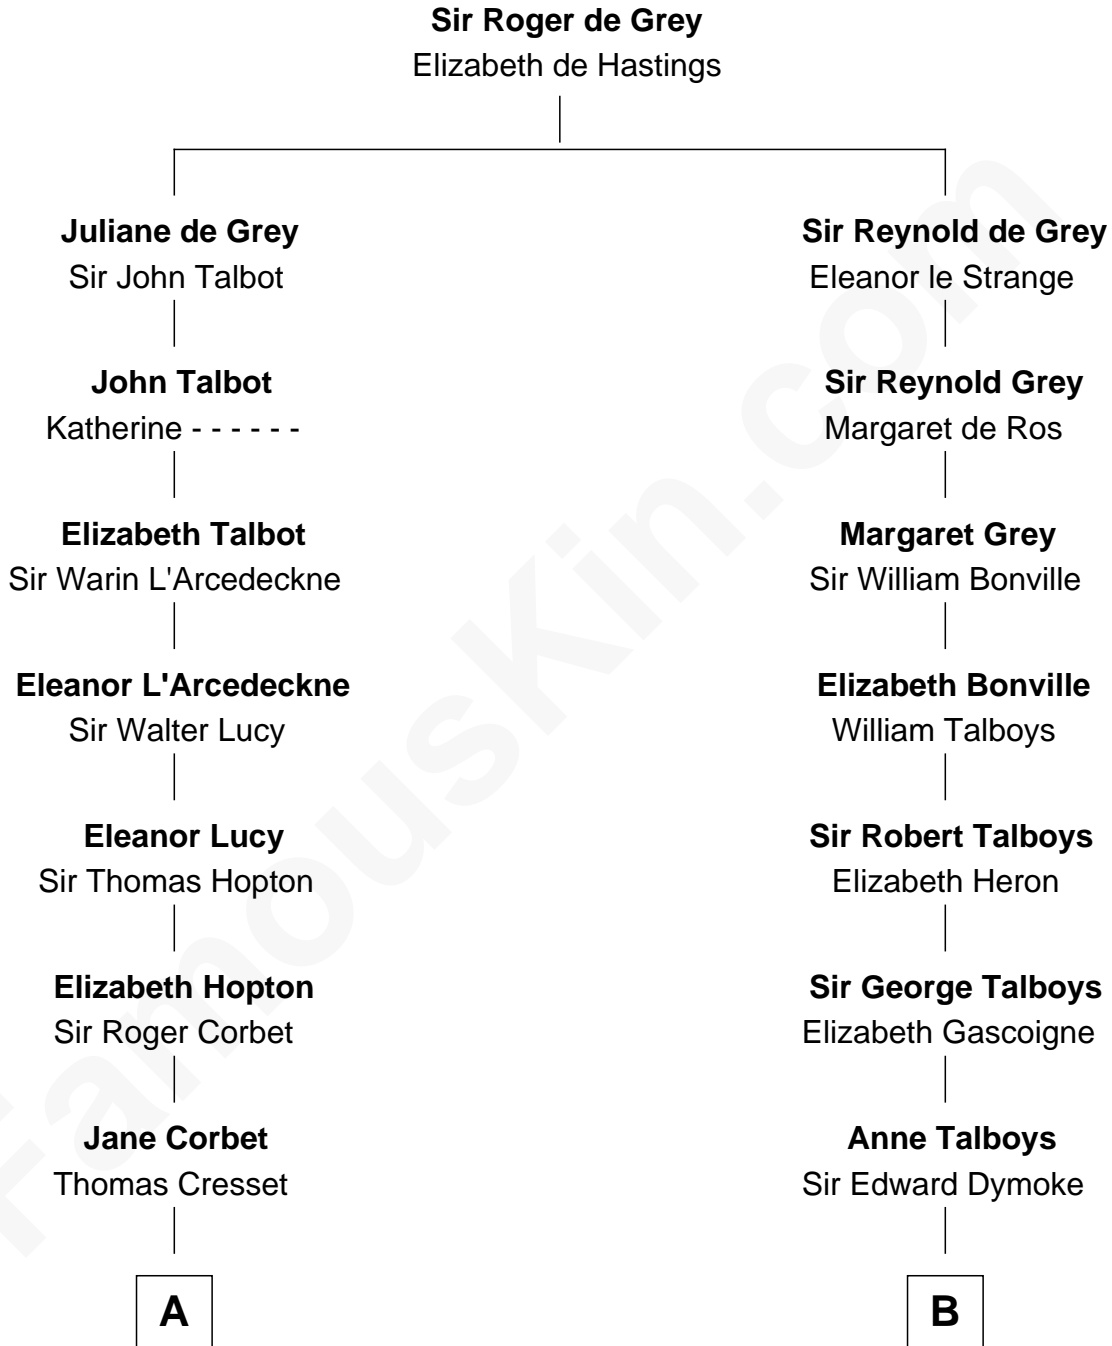

**MAYFLOWER**

# FamousKin.com Relationship Chart of

**Richard More**

*(c1614 - c1696) Mayflower passenger 1620*

**11th cousin 2 times removed of**

**Thomas Nelson**

*Signer of the Declaration of Independence*

**A**

**Richard Cresset**  
Joan Wrottesley

**Margaret Cresset**  
Thomas More

**Jasper More**  
Elizabeth Smalley

**Katherine More**  
Col. Samuel More

**Richard More**  
*Mayflower passenger 1620*

**B**

**Frances Dymoke**  
Sir Thomas Windebank

**Mildred Windebank**  
Robert Reade