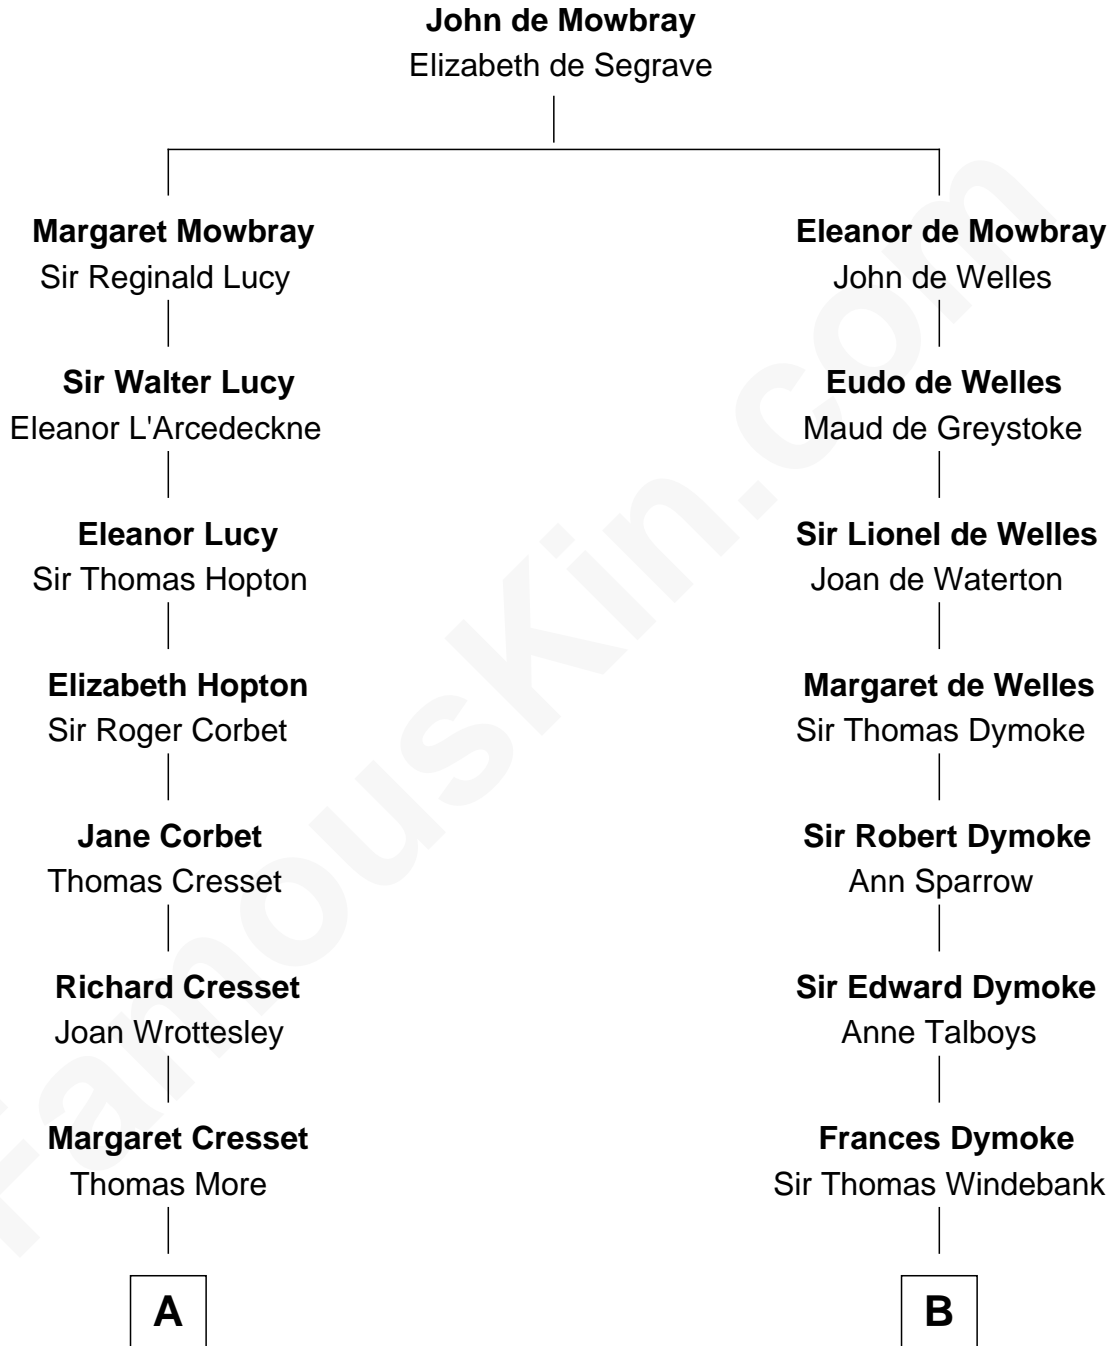

MAYFLOWER

FamousKin.com Relationship Chart of

Richard More

(c1614 - c1696) Mayflower passenger 1620

9th cousin 3 times removed of

Thomas Nelson

Signer of the Declaration of Independence

A

Jasper More
Elizabeth Smalley

Katherine More
Col. Samuel More

Richard More
Mayflower passenger 1620

B

Mildred Windebank
Robert Reade

Col. George Reade
Elizabeth Martiau

Robert Reade
Mary Lilly

Margaret Reade
Thomas Nelson