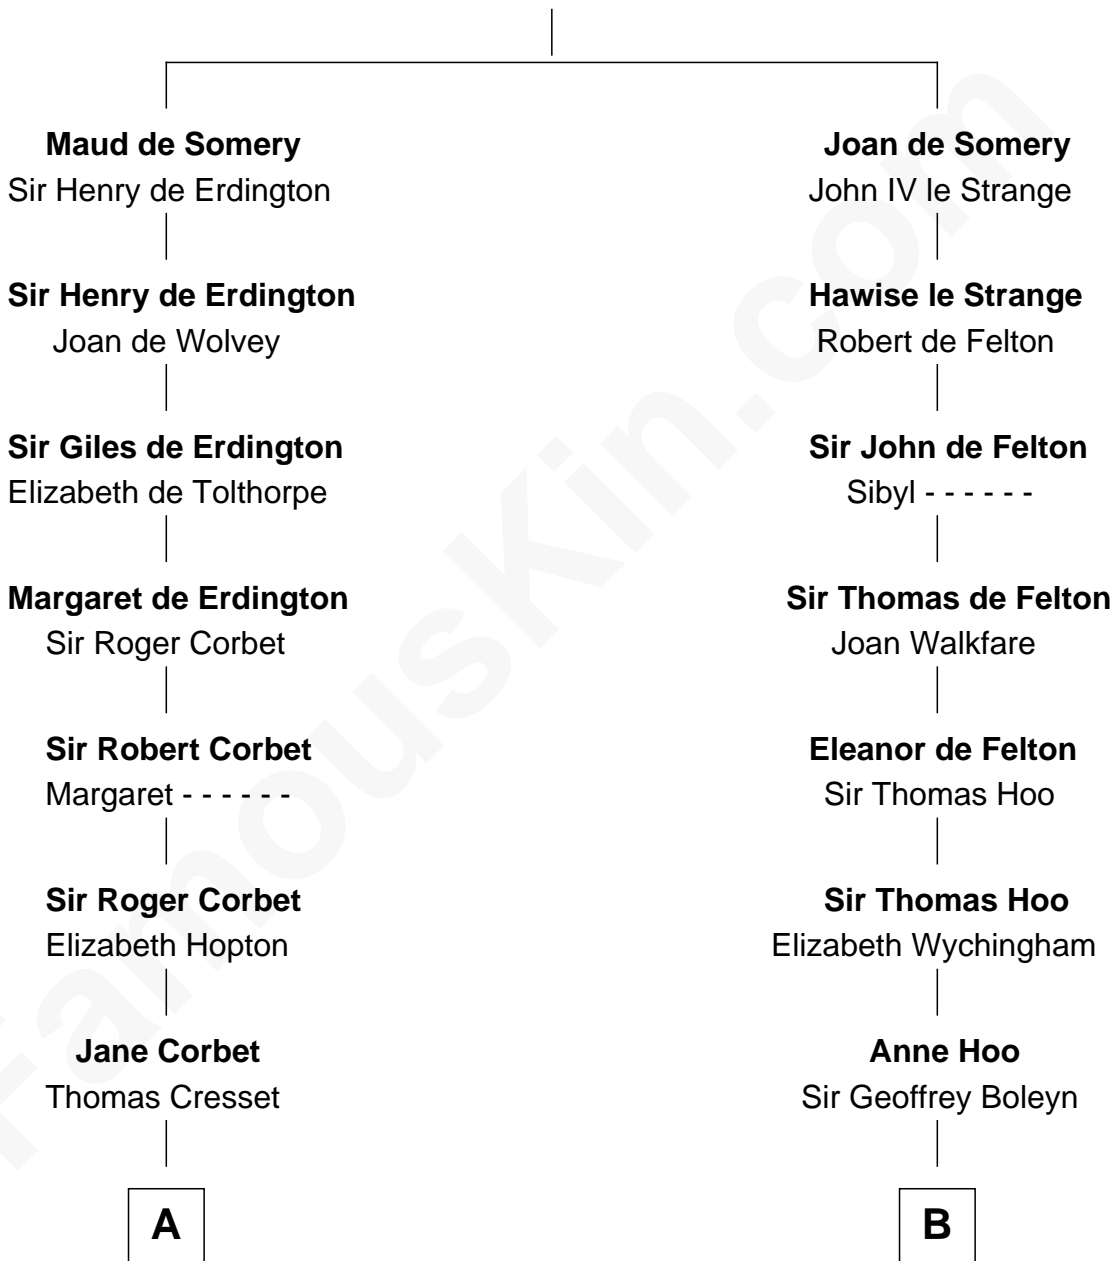

MAYFLOWER

FamousKin.com Relationship Chart of

Richard More

(c1614 - c1696) *Mayflower passenger 1620*

11th cousin 6 times removed of

William Floyd

Signer of the Declaration of Independence

Sir Roger de Somery

Nichole d'Aubenev

A

Richard Cresset
Joan Wrottesley

Margaret Cresset
Thomas More

Jasper More
Elizabeth Smalley

Katherine More
Col. Samuel More

Richard More
Mayflower passenger 1620

B