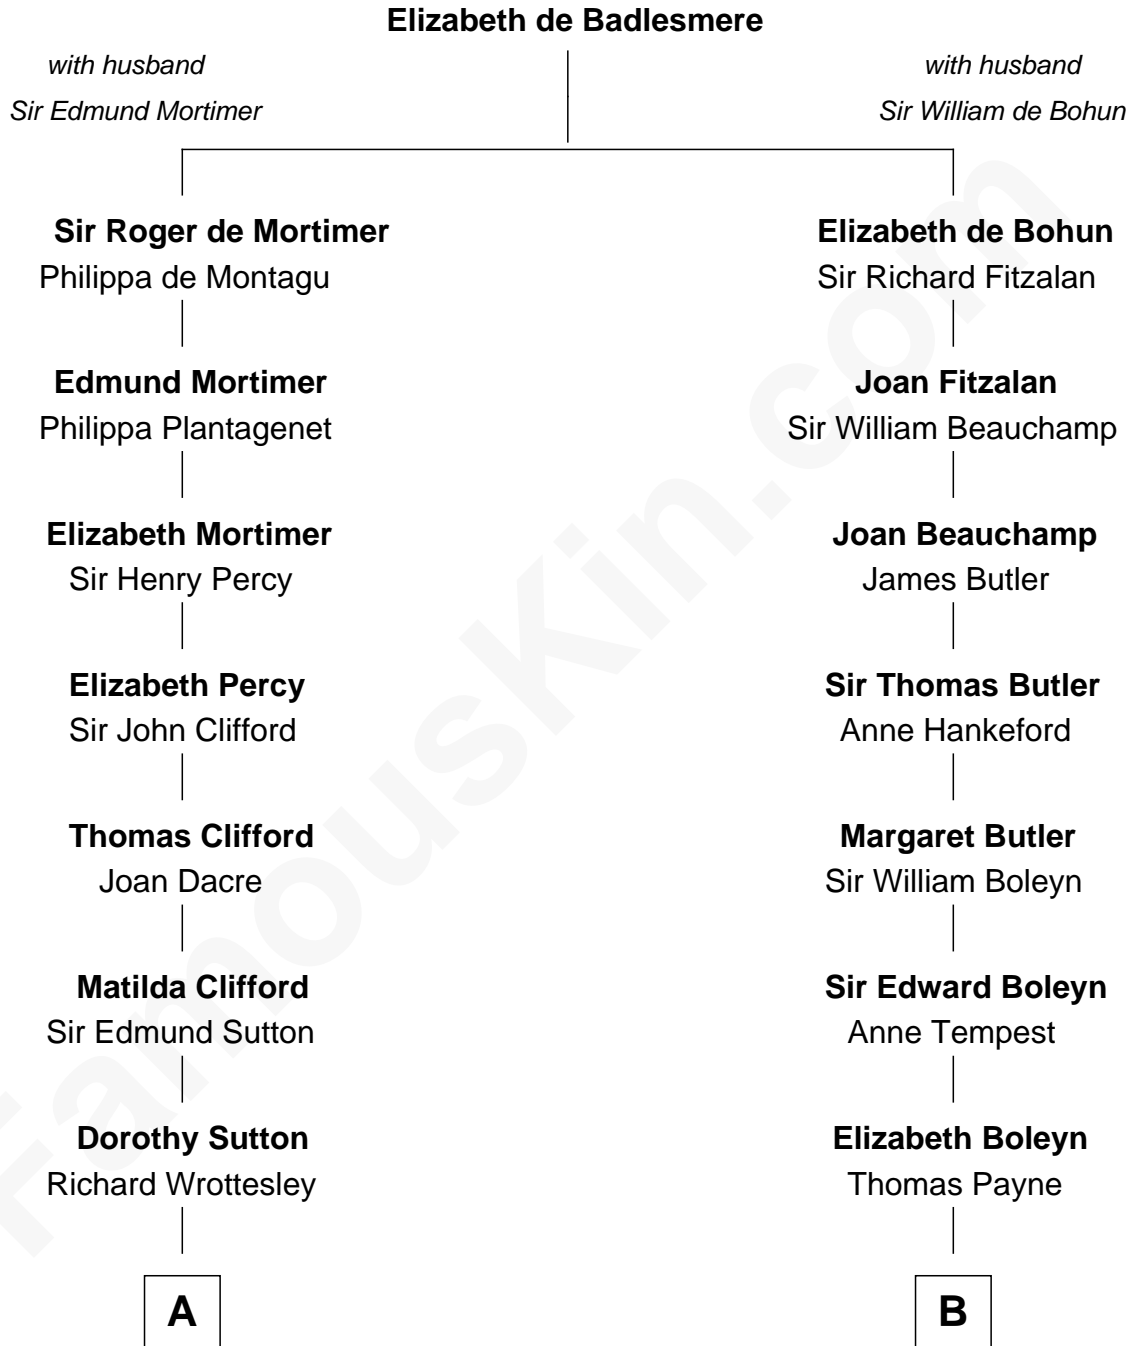

MAYFLOWER

FamousKin.com Relationship Chart of **Richard More**

(c1614 - c1696) Mayflower passenger 1620

11th cousin 3 times removed of

William Floyd

Signer of the Declaration of Independence

A

Joan Wrottesley

Richard Cresset

Margaret Cresset

Thomas More

Jasper More

Elizabeth Smalley

Katherine More

Col. Samuel More

Richard More