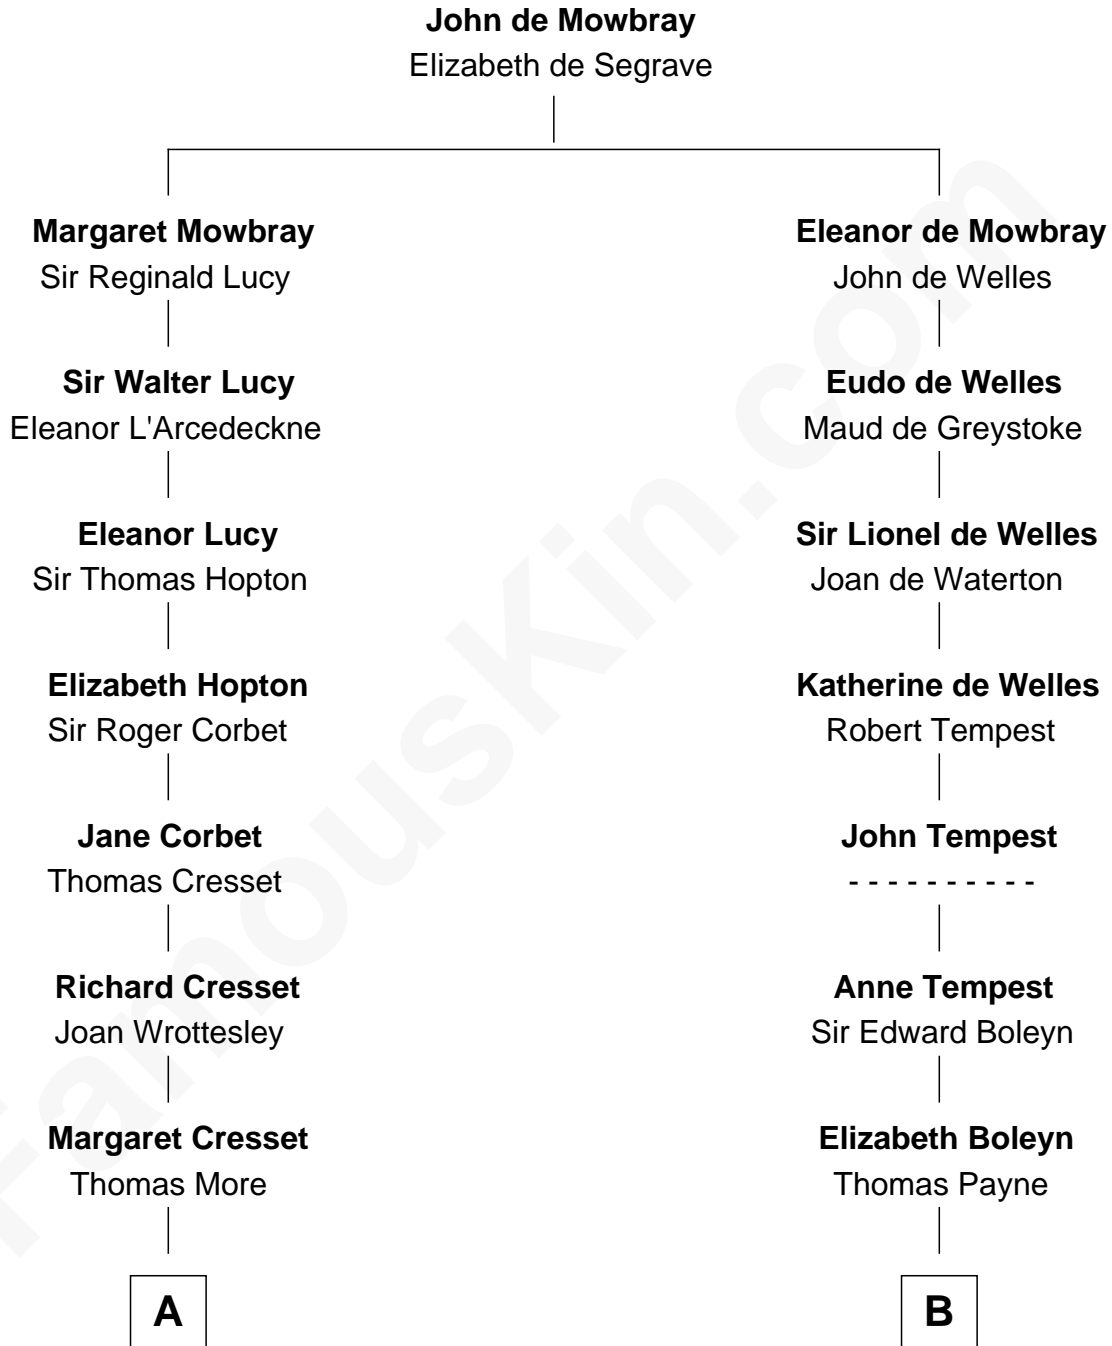

**MAYFLOWER**

# FamousKin.com Relationship Chart of

**Richard More**

(c1614 - c1696) Mayflower passenger 1620

9th cousin 5 times removed of

**William Floyd**

Signer of the Declaration of Independence

**A**

**Jasper More**  
Elizabeth Smalley

**Katherine More**  
Col. Samuel More

**Richard More**  
*Mayflower passenger 1620*

**B**

**Mary Payne**  
William Reymes

**William Reymes**  
Anne Evans

**John Reymes**  
Frances - - - - -

**Abigail Reymes**  
Rev. Nathaniel Brewster  
*Probable*

**Sarah Brewster**  
Jonathan Smith

**Jonathan Smith**  
Elizabeth Platt

**Tabitha Smith**  
Nicholl Floyd

**William Floyd**  
*Signer of Declaration of Independence*