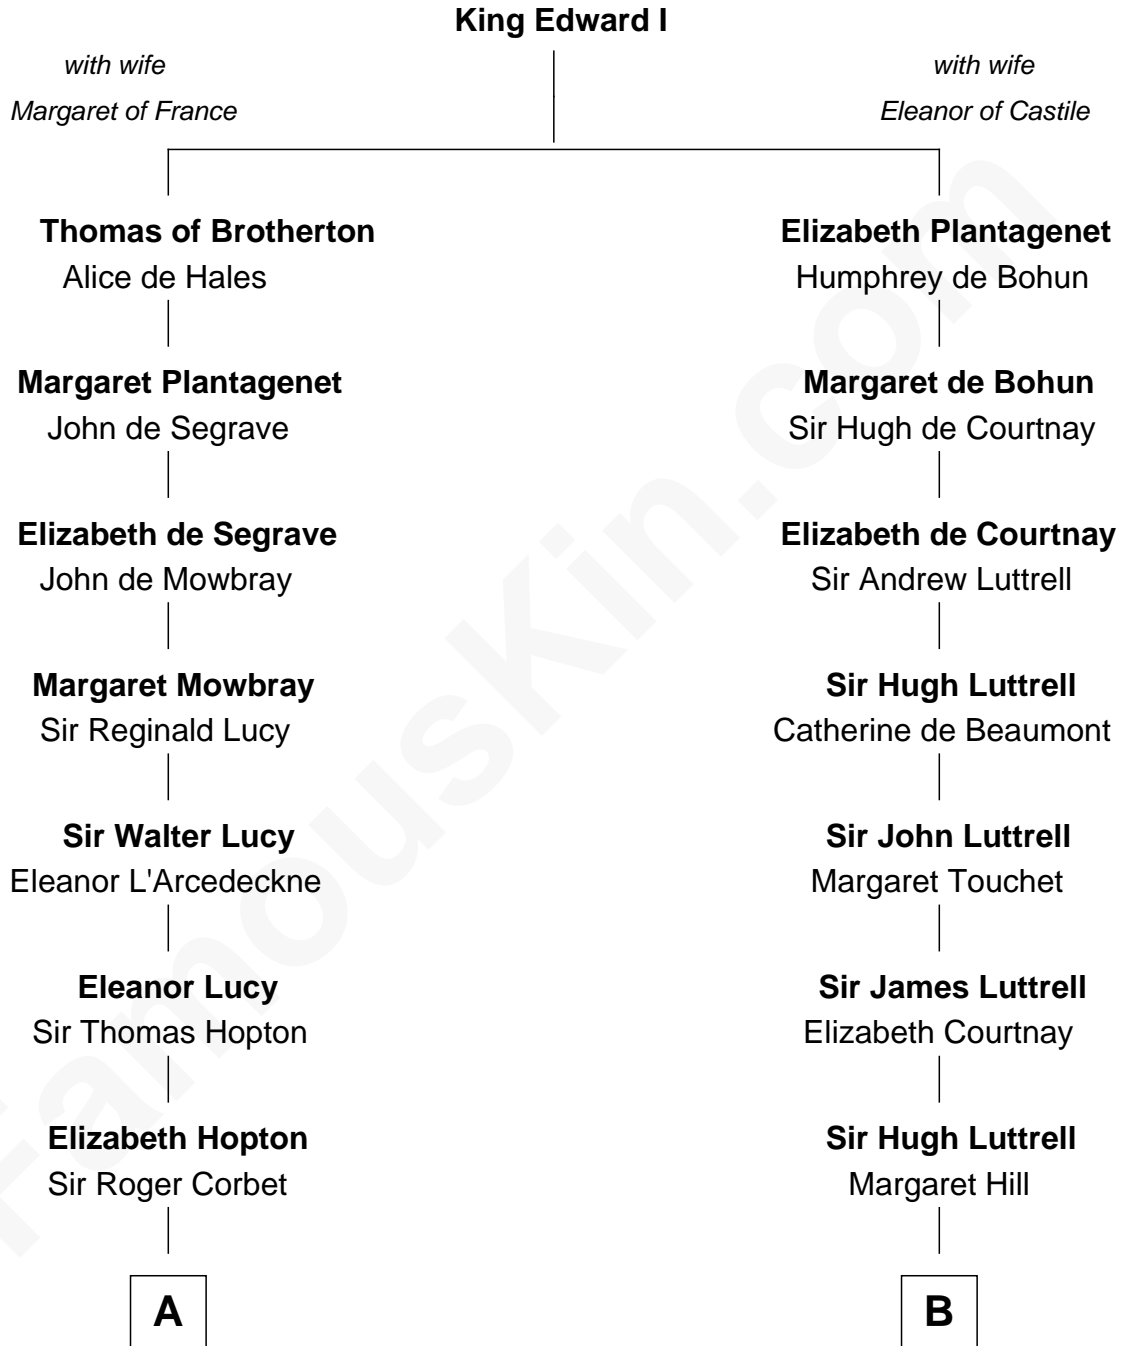

MAYFLOWER

FamousKin.com Relationship Chart of Richard More

(c1614 - c1696) Mayflower passenger 1620

12th cousin 3 times removed of

General William Whipple

Signer of the Declaration of Independence

A

Jane Corbet
Thomas Cresset

Richard Cresset
Joan Wrottesley

Margaret Cresset
Thomas More

Jasper More
Elizabeth Smalley

Katherine More
Col. Samuel More

Richard More
Mayflower passenger 1620

B

Eleanor Luttrell
Roger Yorke

Elizabeth Yorke
Edmund Percival