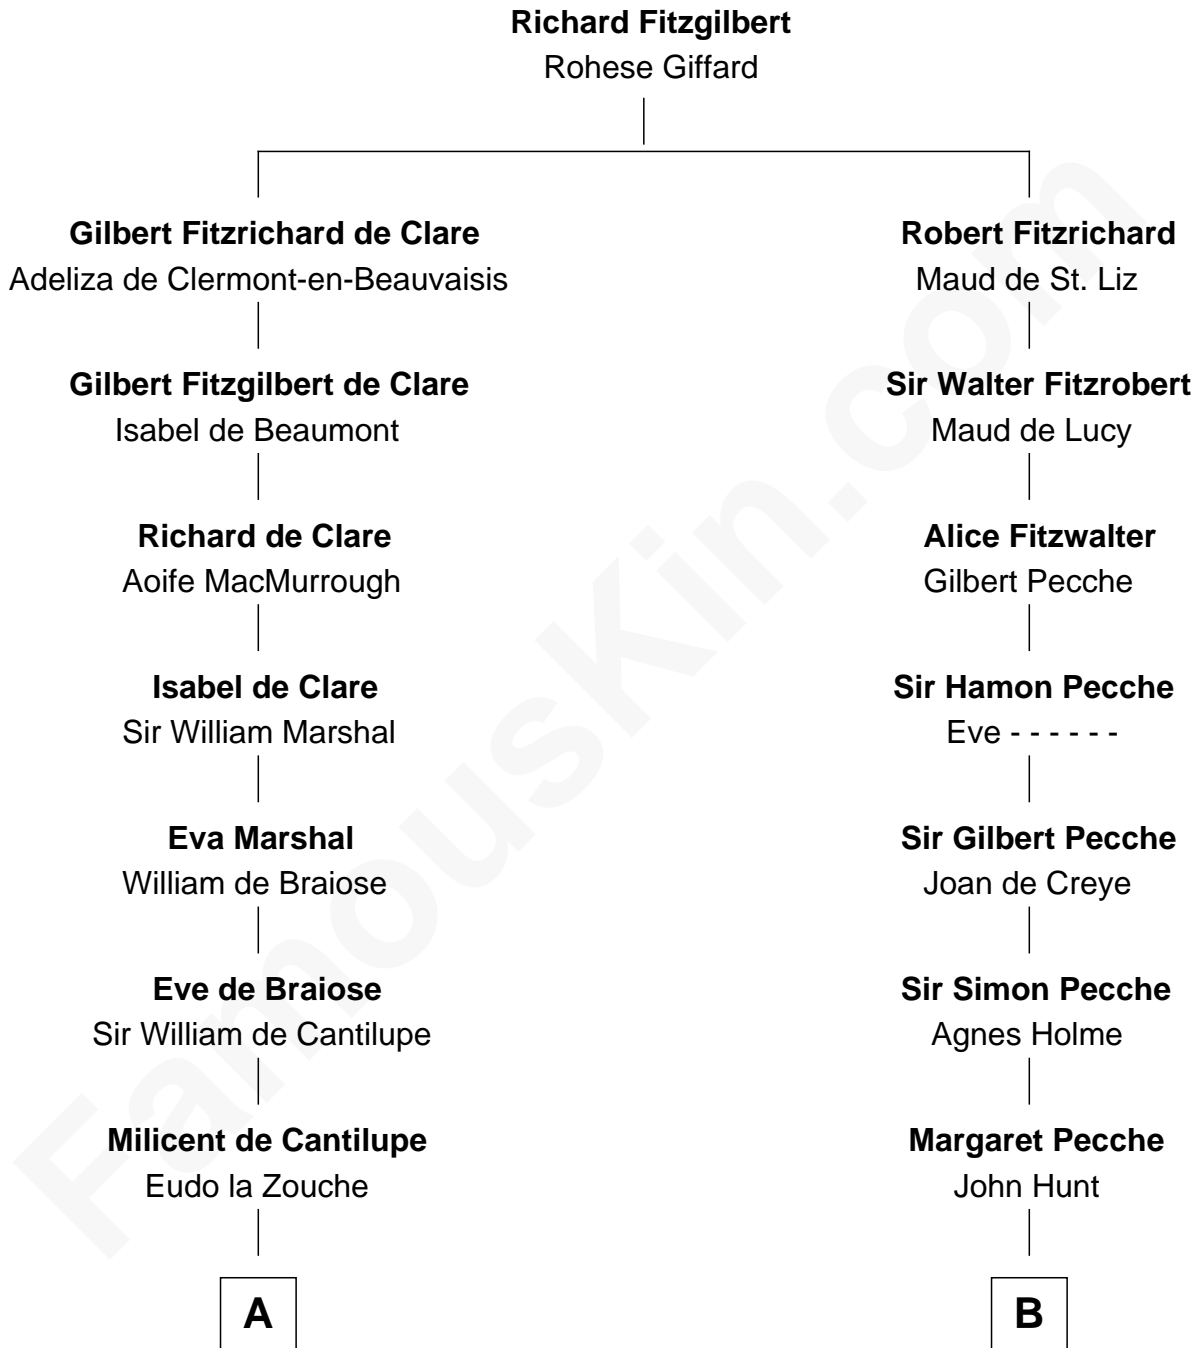

MAYFLOWER

FamousKin.com Relationship Chart of Richard More

(c1614 - c1696) Mayflower passenger 1620

17th cousin 1 time removed of

General William Whipple

Signer of the Declaration of Independence

C

William Whipple

Mary Cutts

General William Whipple

Signer of Declaration of Independence

FamousKin.com