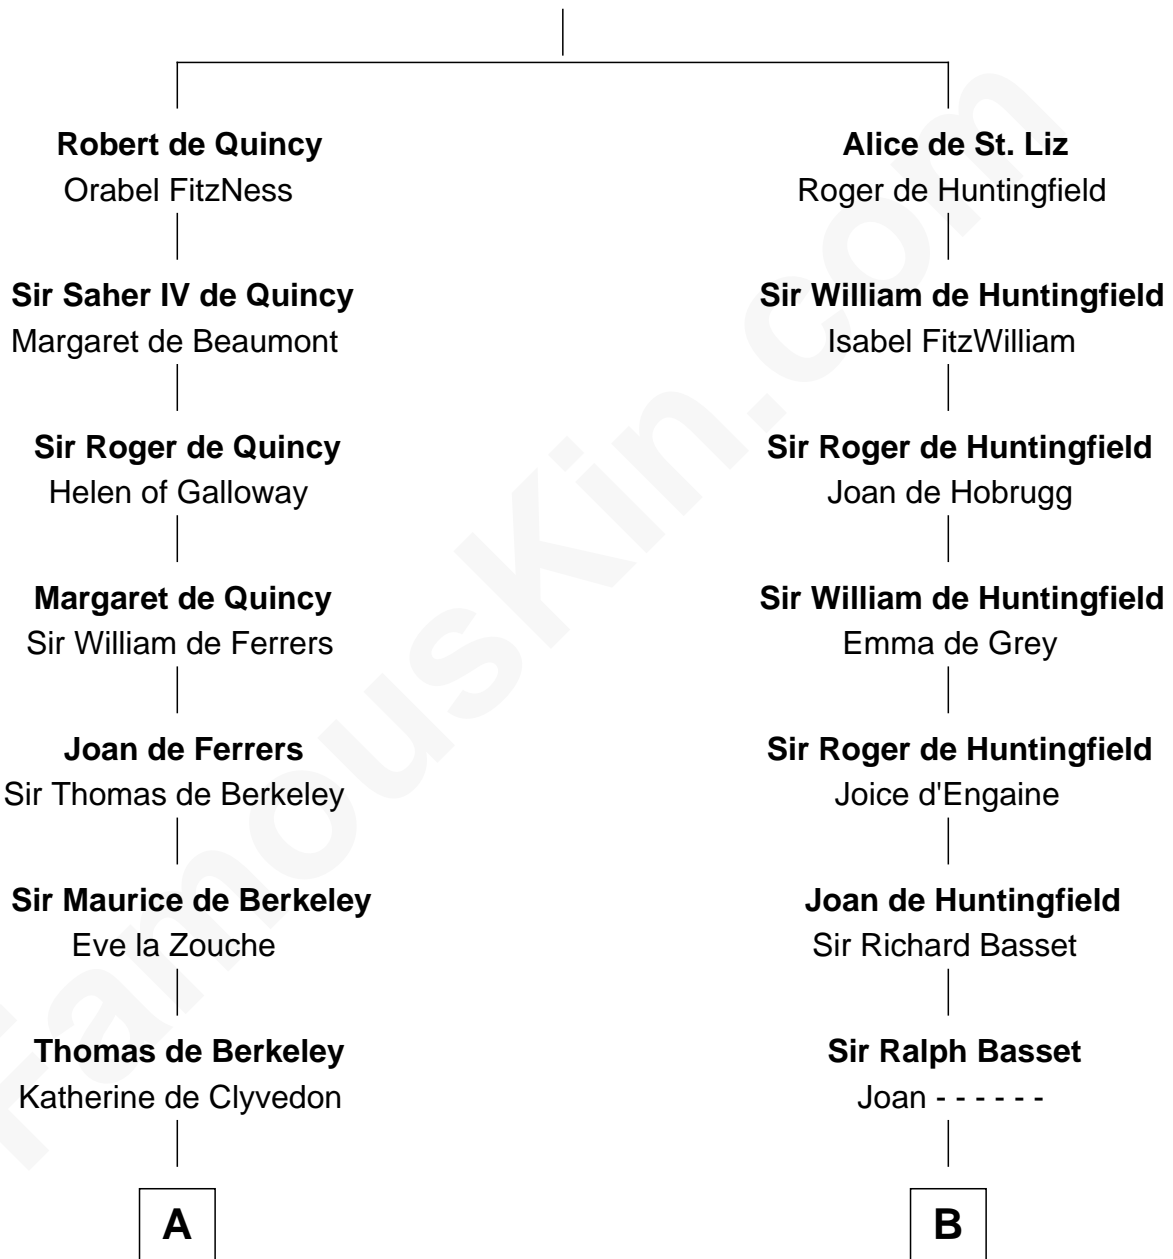

**MAYFLOWER**

# FamousKin.com Relationship Chart of

**Richard More**

(c1614 - c1696) Mayflower passenger 1620

15th cousin 6 times removed of

**Robert Townsend**

*Member of the Culper Spy Ring during the American Revolution*

**Saher I de Quincy**

Maud de St. Liz

**C**

—  
**Job Almy**

Mary Unthank  
—

**Audrey Almy**

James Townsend  
—

**Jacob Townsend**

Phoebe Seaman  
—

**Samuel Townsend**

Sarah Stoddard  
—

**Robert Townsend**

*Spy known as "Culper Jr."*

FamousKin.com