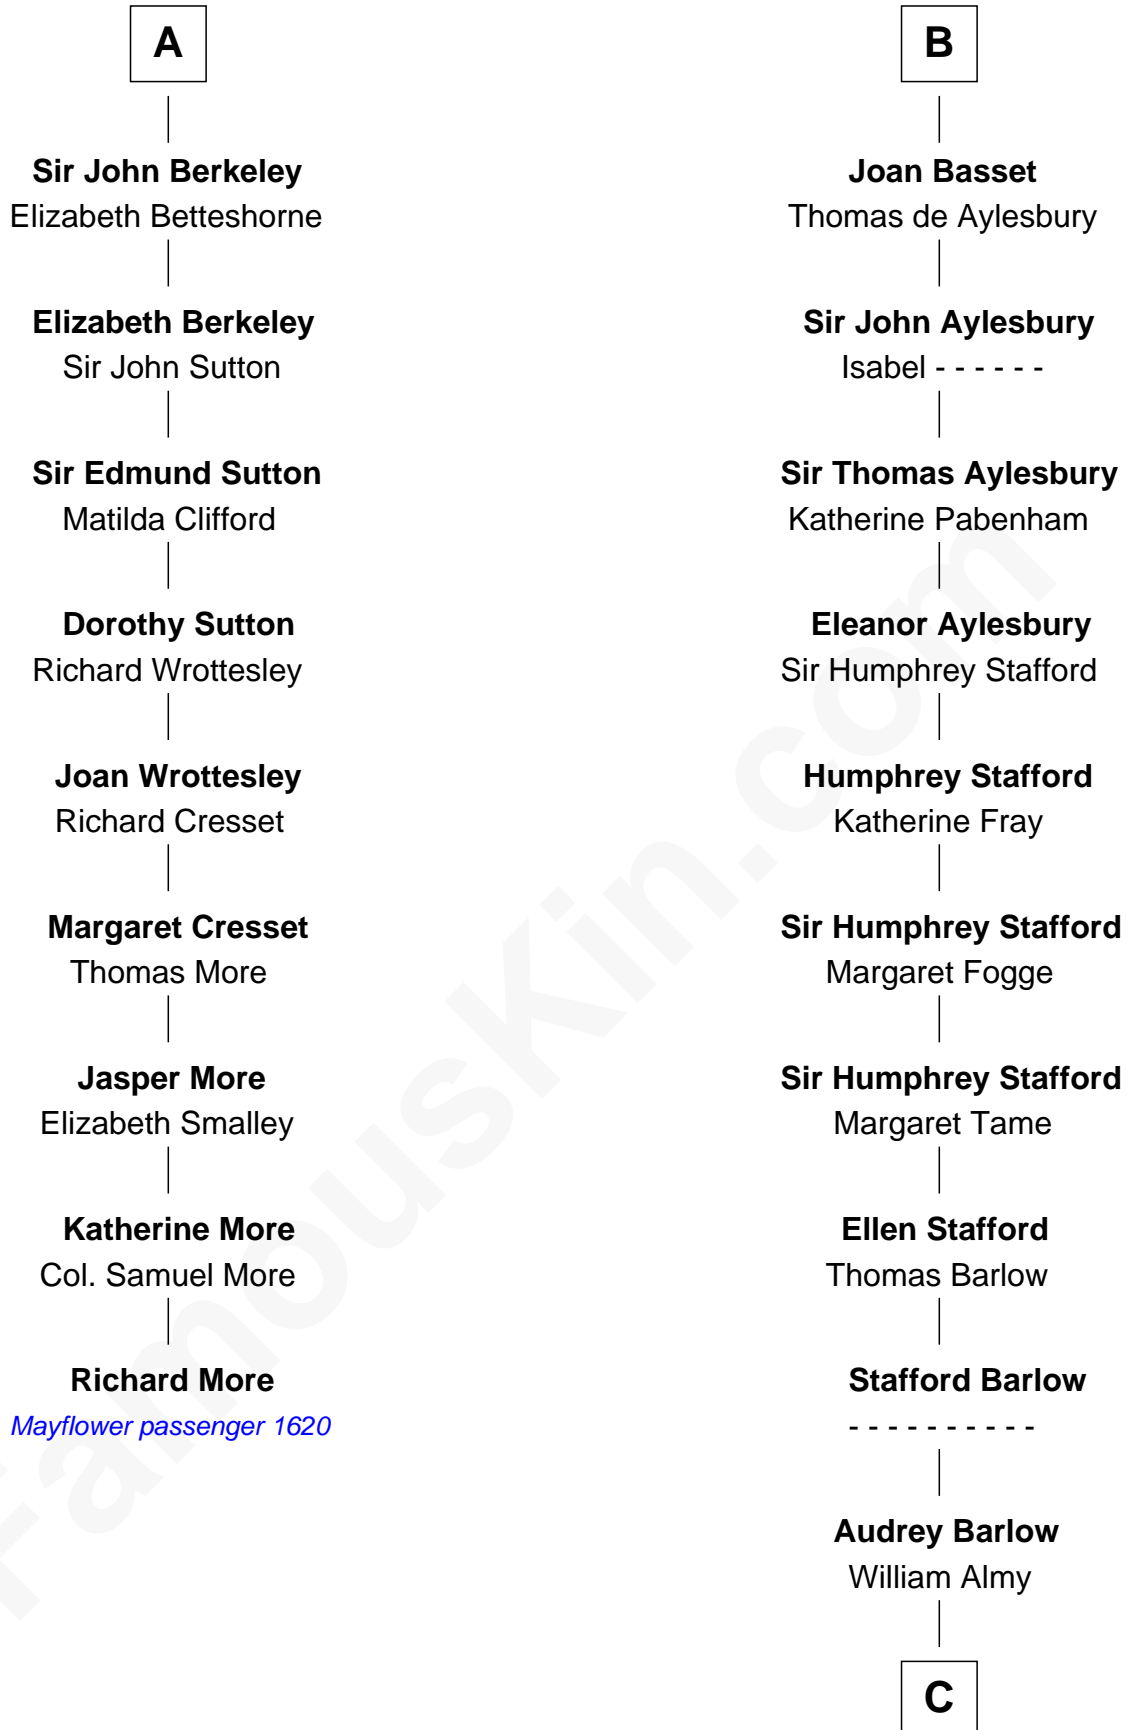

**MAYFLOWER**

# FamousKin.com Relationship Chart of

**Richard More**

(c1614 - c1696) Mayflower passenger 1620

15th cousin 6 times removed of

**Robert Townsend**

*Member of the Culper Spy Ring during the American Revolution*

**Saher I de Quincy**

Maud de St. Liz

**C**

—  
**Job Almy**

Mary Unthank  
—

**Audrey Almy**

James Townsend  
—

**Jacob Townsend**

Phoebe Seaman  
—

**Samuel Townsend**

Sarah Stoddard  
—

**Robert Townsend**

*Spy known as "Culper Jr."*

FamousKin.com