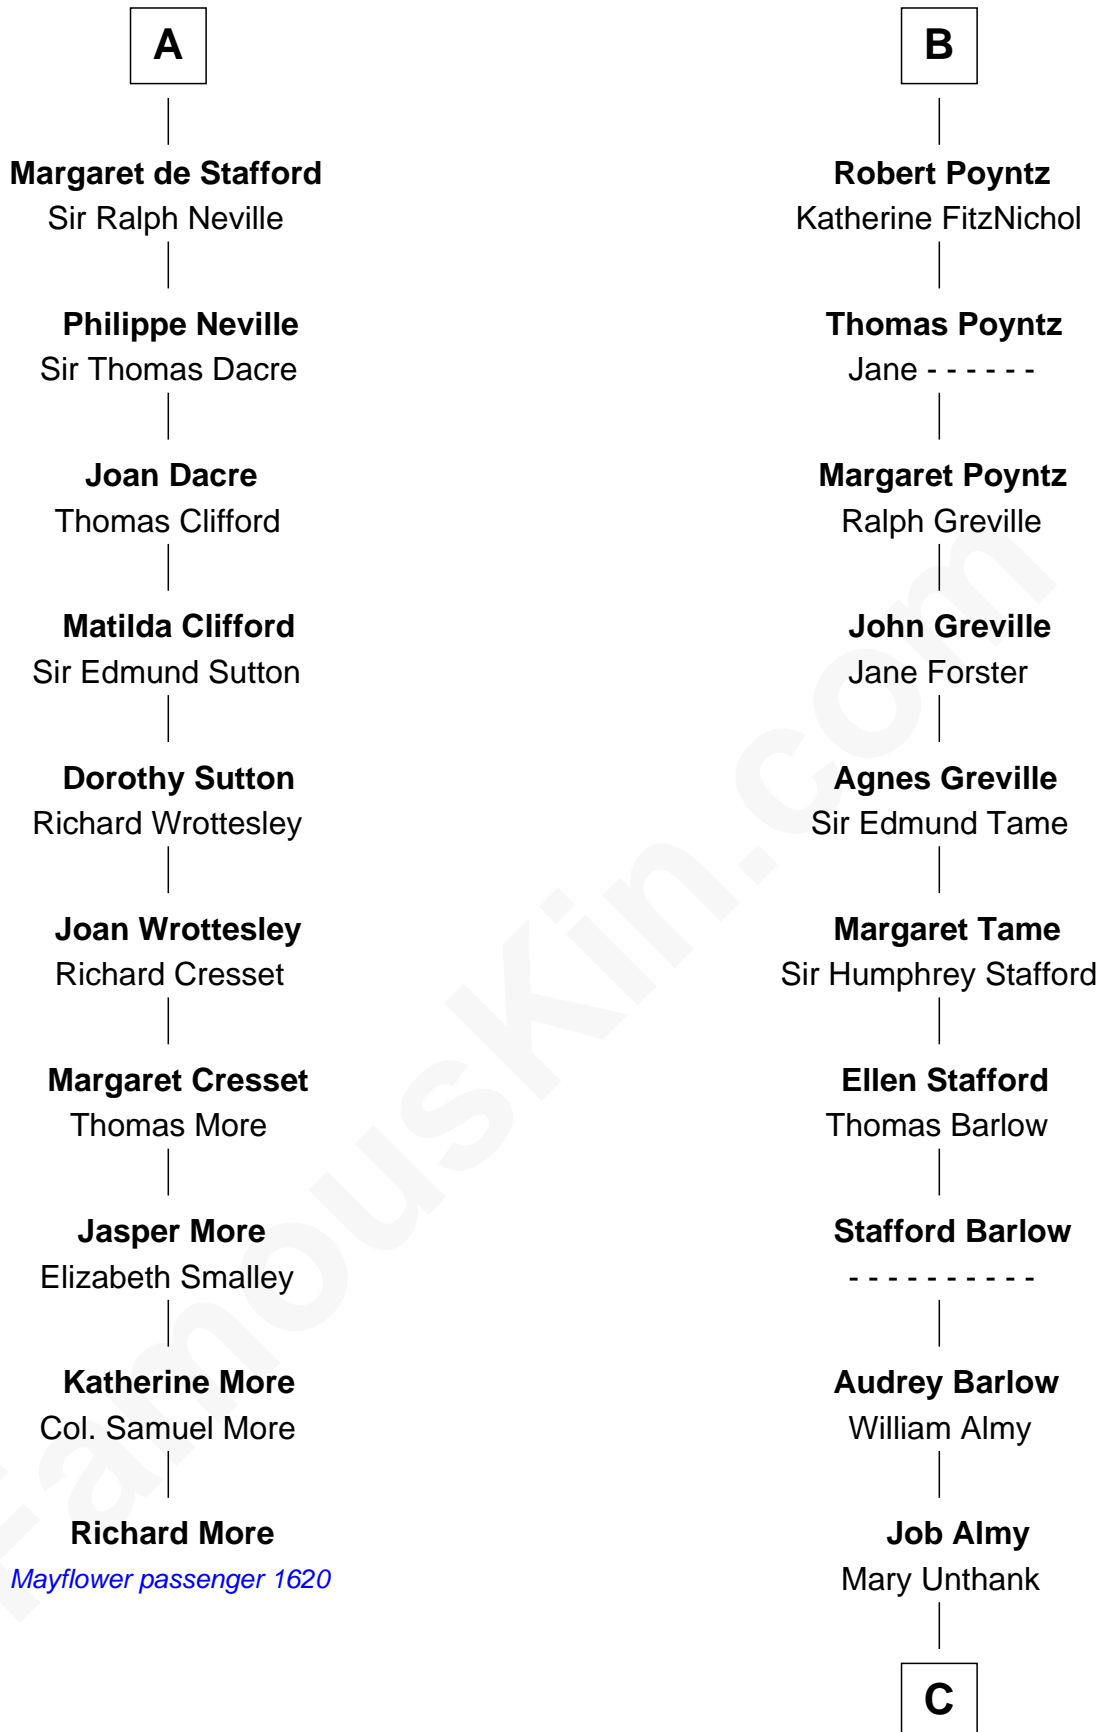

MAYFLOWER

FamousKin.com Relationship Chart of **Richard More**

(c1614 - c1696) Mayflower passenger 1620

16th cousin 4 times removed of

Robert Townsend

Member of the Culper Spy Ring during the American Revolution

C

—
Audrey Almy
James Townsend

—
Jacob Townsend
Phoebe Seaman

—
Samuel Townsend
Sarah Stoddard

—
Robert Townsend
Spy known as "Culper Jr."

FamousKin.com