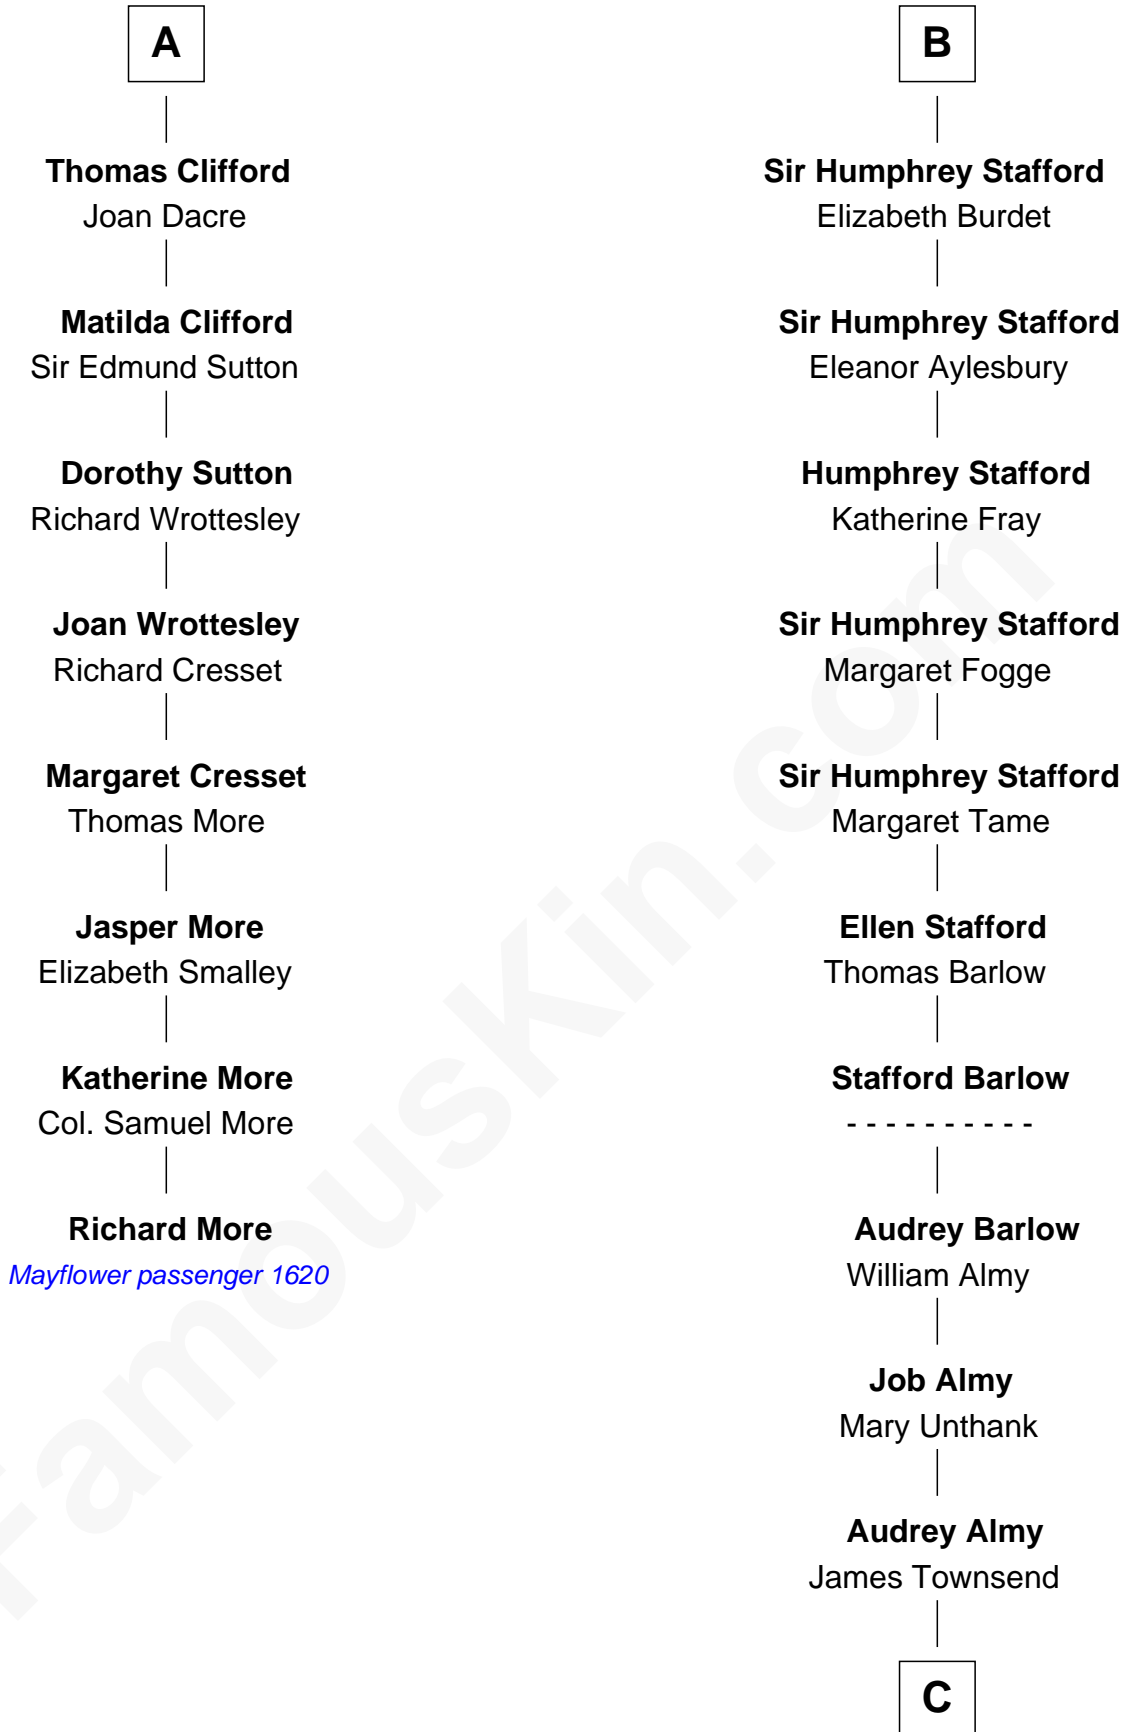

MAYFLOWER

FamousKin.com Relationship Chart of

Richard More

(c1614 - c1696) Mayflower passenger 1620

14th cousin 5 times removed of

Robert Townsend

Member of the Culper Spy Ring during the American Revolution

C

—
Jacob Townsend

Phoebe Seaman

—
Samuel Townsend

Sarah Stoddard

—
Robert Townsend

Spy known as "Culper Jr."

FamousKin.com