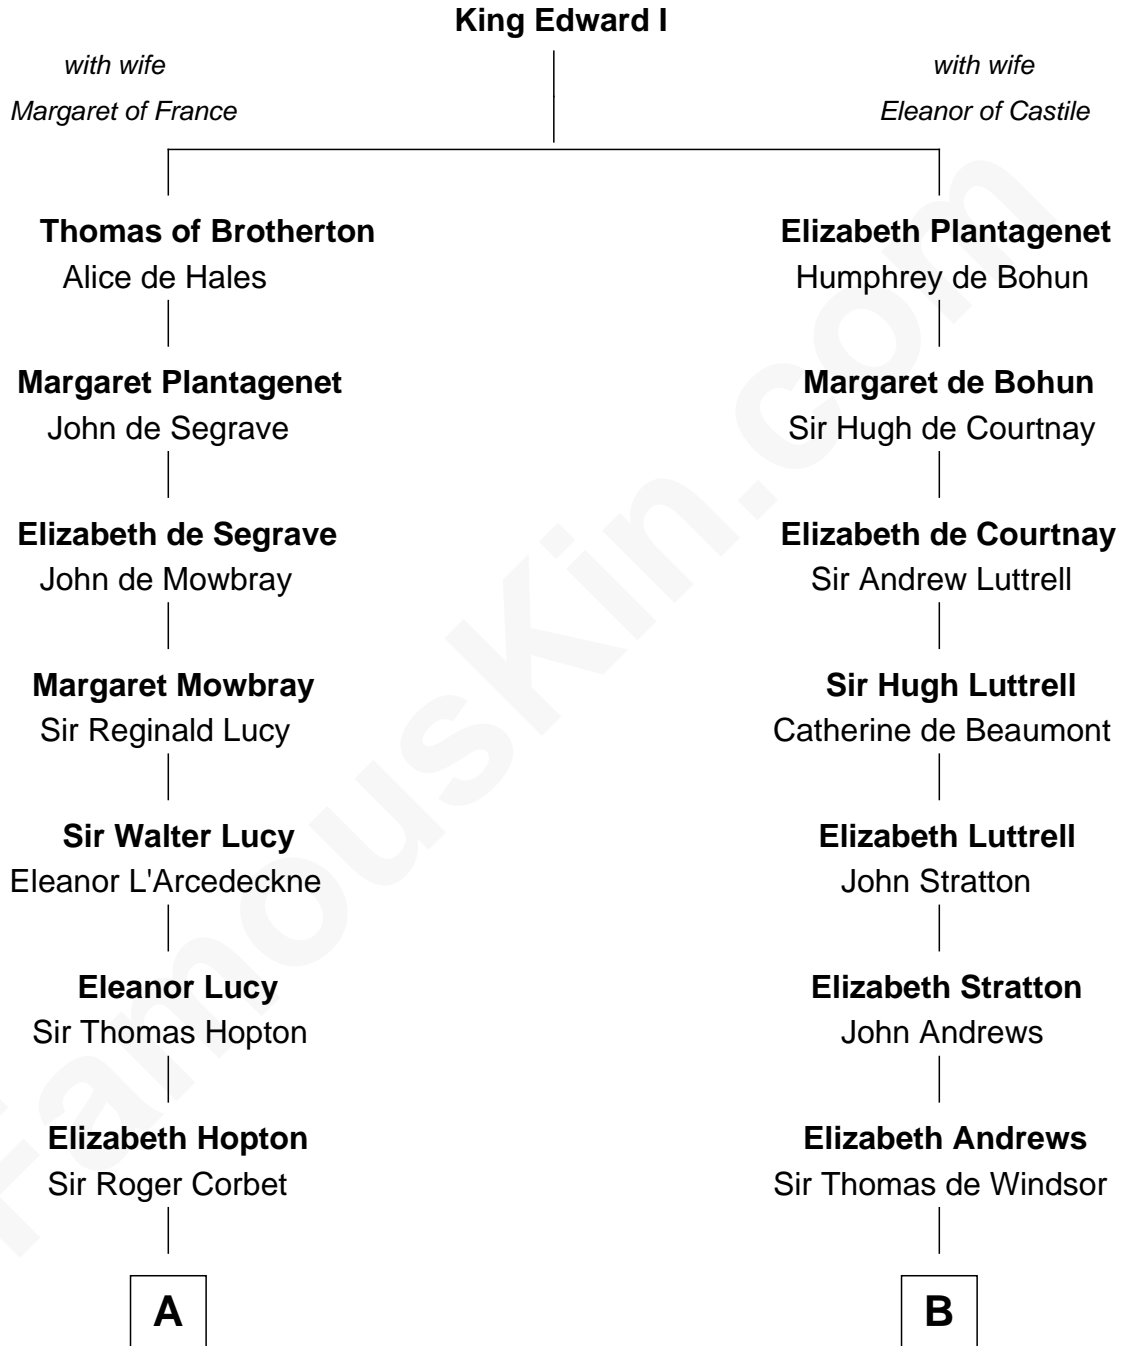

**MAYFLOWER**

# FamousKin.com Relationship Chart of Richard More

(c1614 - c1696) Mayflower passenger 1620

12th cousin 2 times removed of

**Caleb Brewster**

*Member of the Culper Spy Ring during the American Revolution*

**A**

**Jane Corbet**  
Thomas Cresset

**Richard Cresset**  
Joan Wrottesley

**Margaret Cresset**  
Thomas More

**Jasper More**  
Elizabeth Smalley

**Katherine More**  
Col. Samuel More

**Richard More**  
*Mayflower passenger 1620*