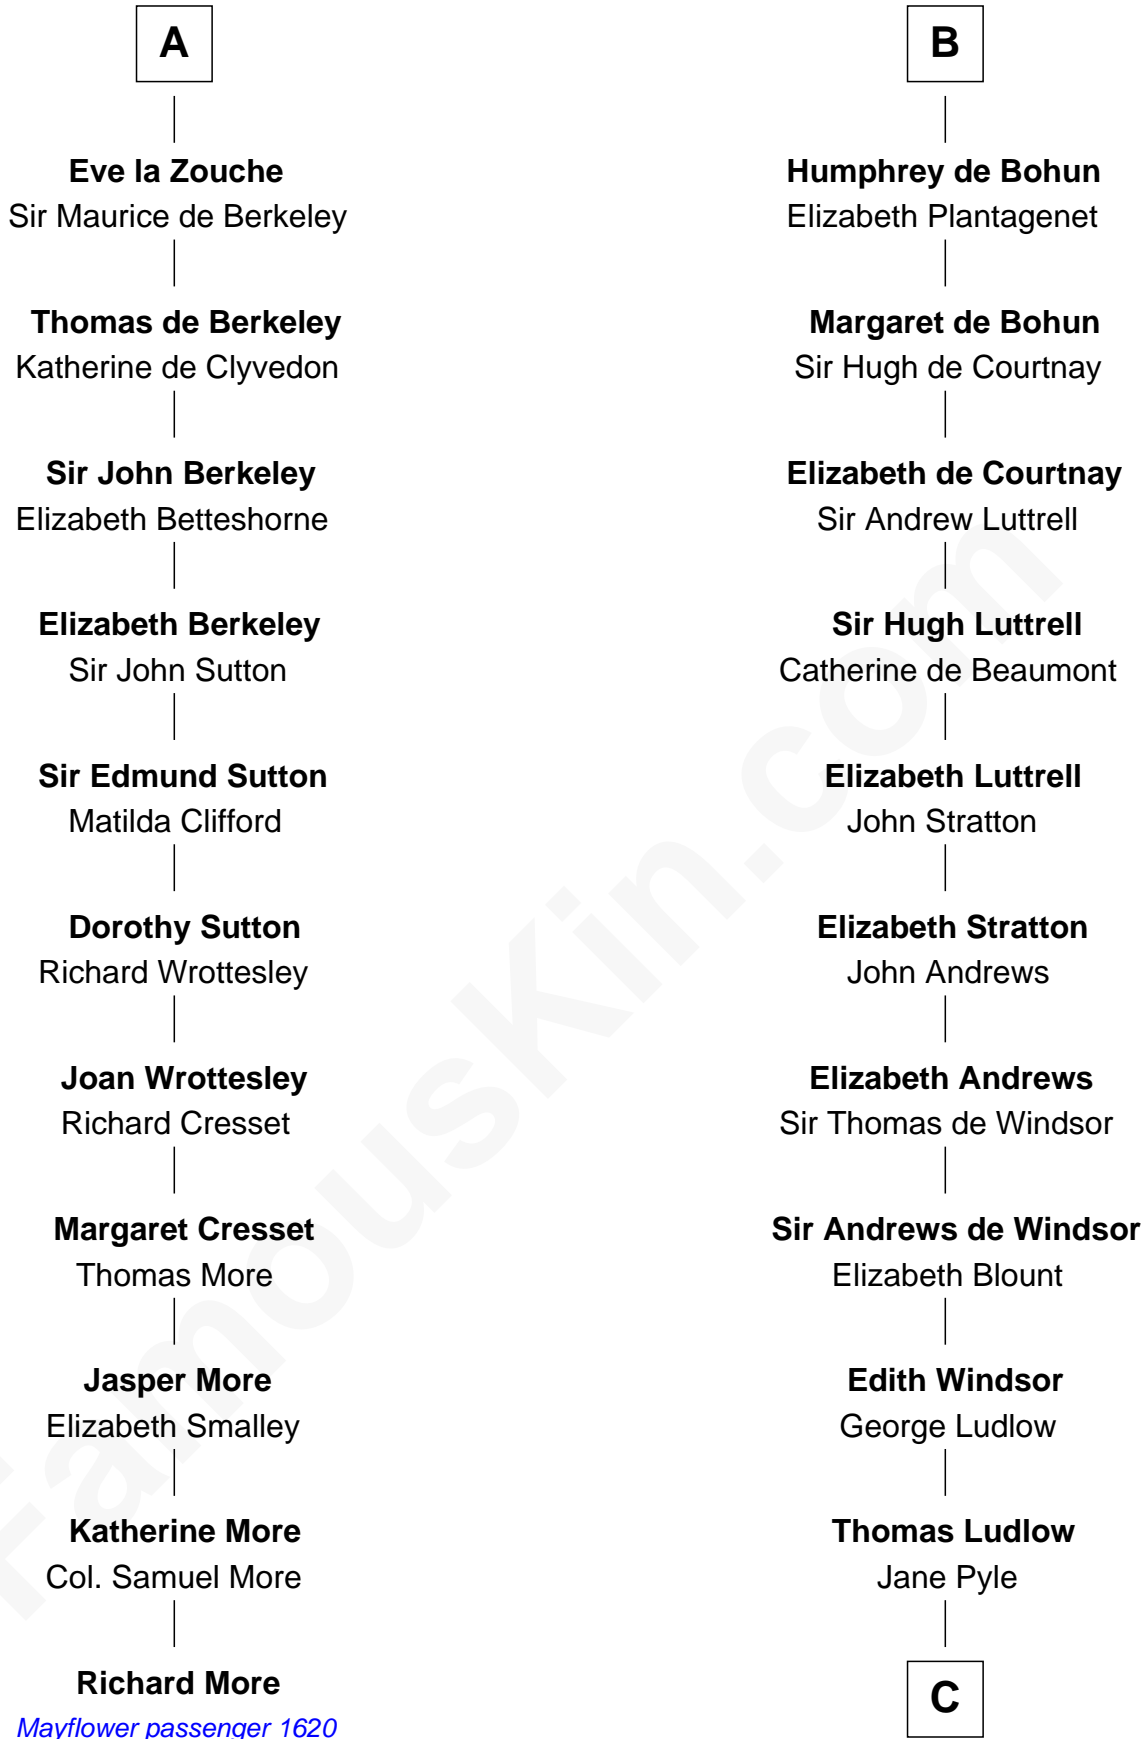

MAYFLOWER

FamousKin.com Relationship Chart of Richard More

(c1614 - c1696) Mayflower passenger 1620

17th cousin 4 times removed of

Caleb Brewster

Member of the Culper Spy Ring during the American Revolution

Gilla Comgaill O'Toole
Sadhb Mael Morda O'Domnail

Muitchertach O'Toole
Cacht Inion Loigsig O'Morda

Mor O'Toole
Dermot MacMurrough

Aoife MacMurrough
Richard de Clare

Isabel de Clare
Sir William Marshal

Eva Marshal
William de Braiose

Eve de Braiose
Sir William de Cantilupe

Milicent de Cantilupe
Eudo la Zouche

A

Muitchertach O'Toole
Cacht Inion Loigsig O'Morda

Mor O'Toole
Dermot MacMurrough

Aoife MacMurrough
Richard de Clare

Isabel de Clare
Sir William Marshal

Eva Marshal
William de Braiose

Eleanor de Braiose
Sir Humphrey de Bohun

Humphrey de Bohun
Maud de Fiennes

B

C

Roger Ludlow

Mary Cogan

Sarah Ludlow