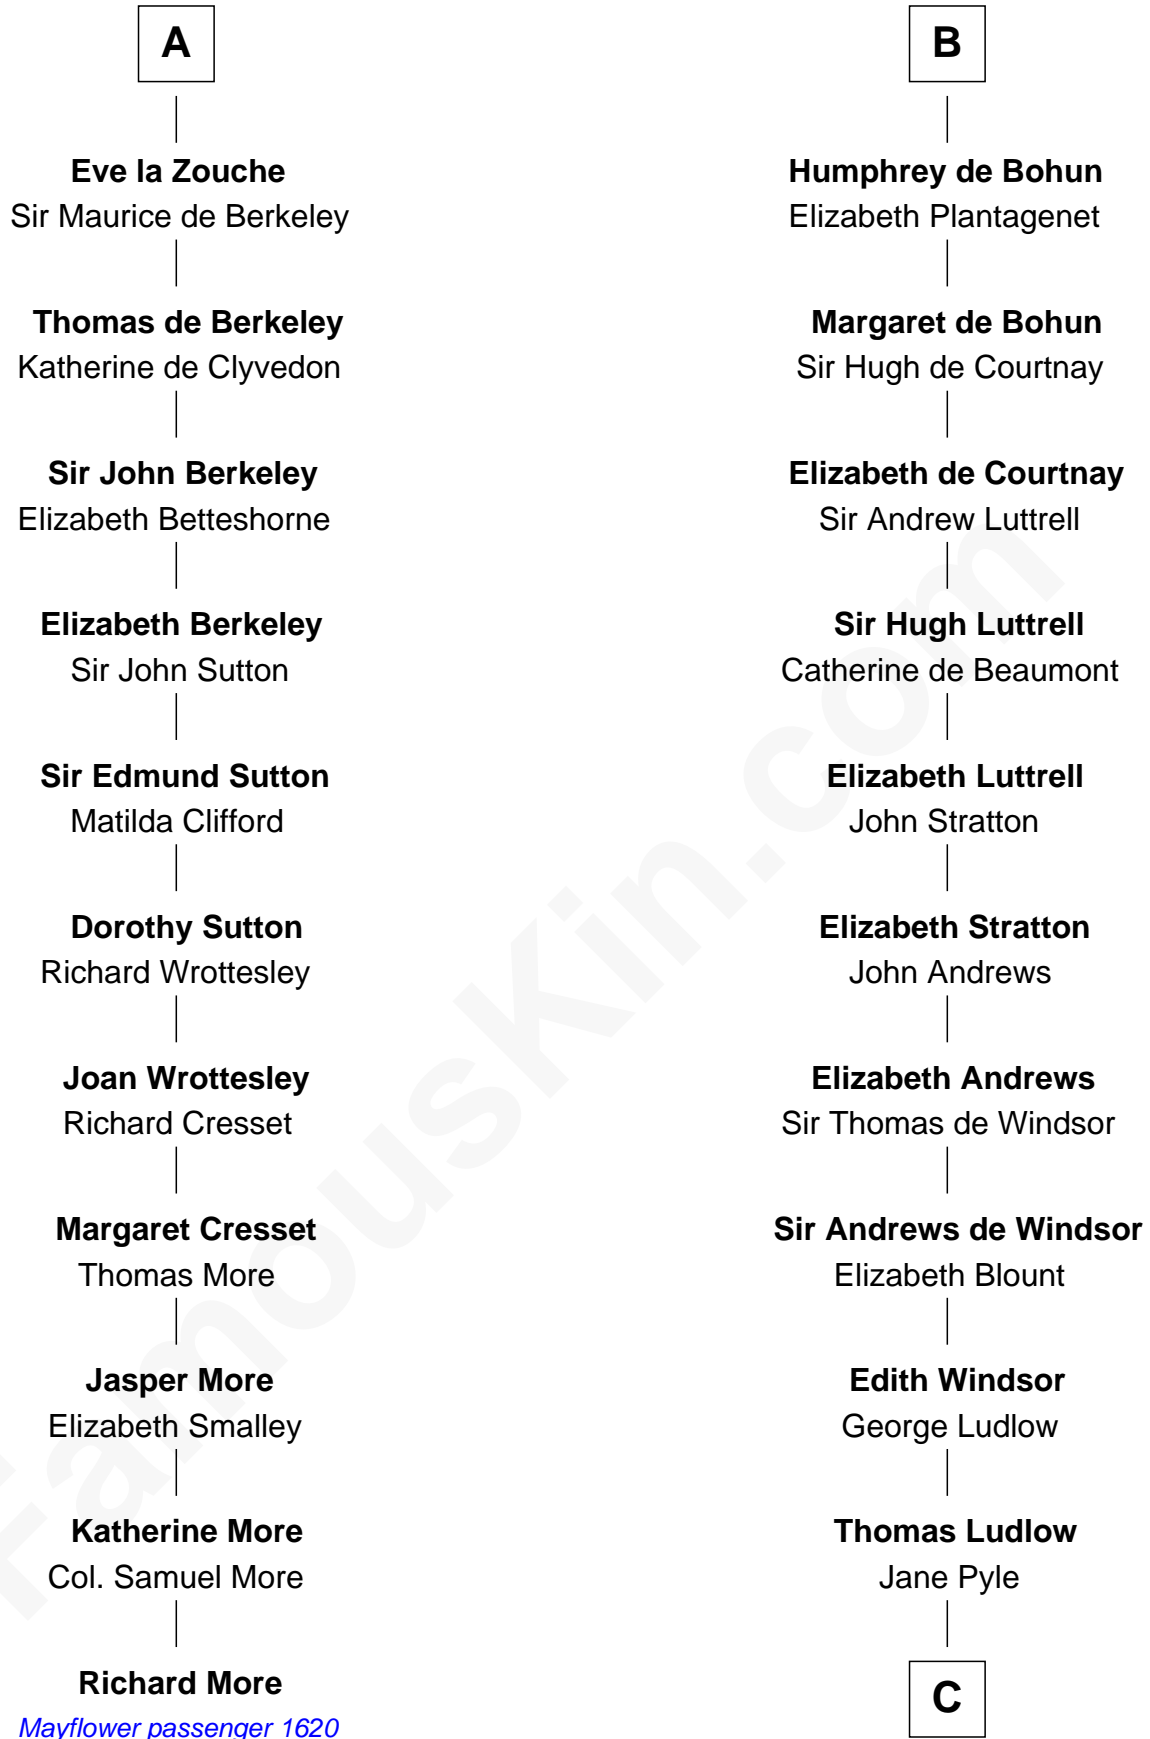

MAYFLOWER

FamousKin.com Relationship Chart of Richard More

(c1614 - c1696) Mayflower passenger 1620

17th cousin 4 times removed of

Caleb Brewster

Member of the Culper Spy Ring during the American Revolution

Sarah Biggs
—

Caleb Brewster

Member of the Culper Spy Ring