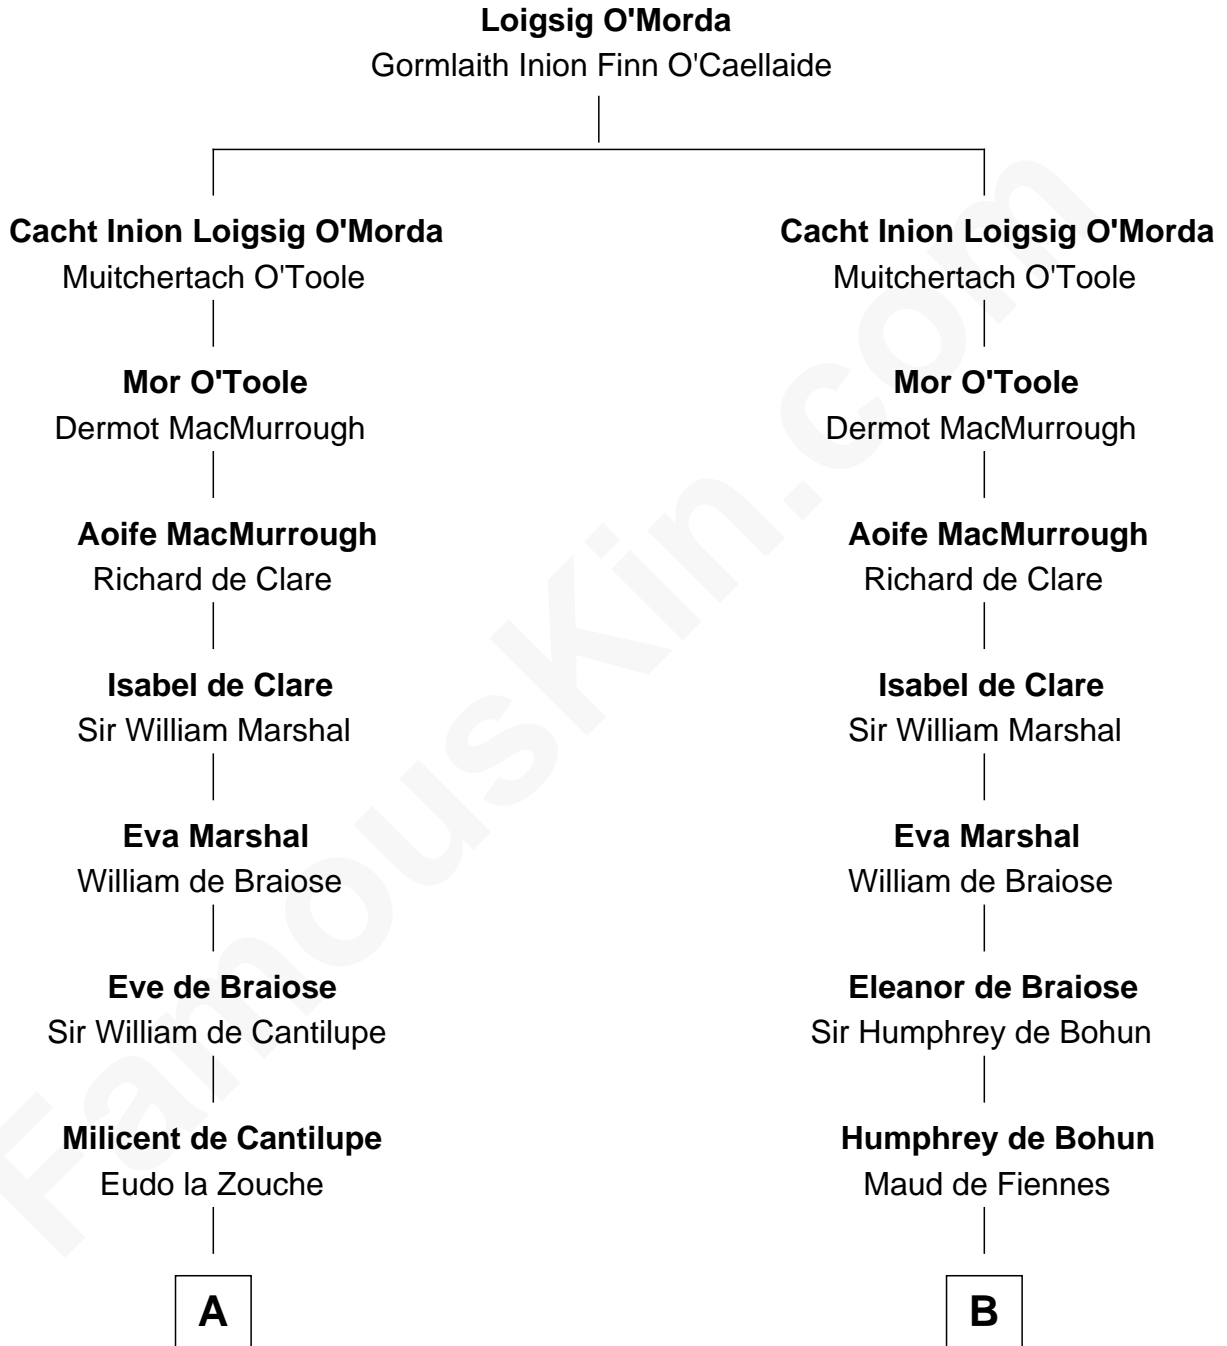

MAYFLOWER

FamousKin.com Relationship Chart of Richard More

(c1614 - c1696) Mayflower passenger 1620

17th cousin 4 times removed of

Caleb Brewster

Member of the Culper Spy Ring during the American Revolution

C

—
Roger Ludlow

Mary Cogan
—

Sarah Ludlow

Rev. Nathaniel Brewster
—

Daniel Brewster

Anna Jayne
—

Benjamin Brewster

Sarah Biggs
—

Caleb Brewster

Member of the Culper Spy Ring