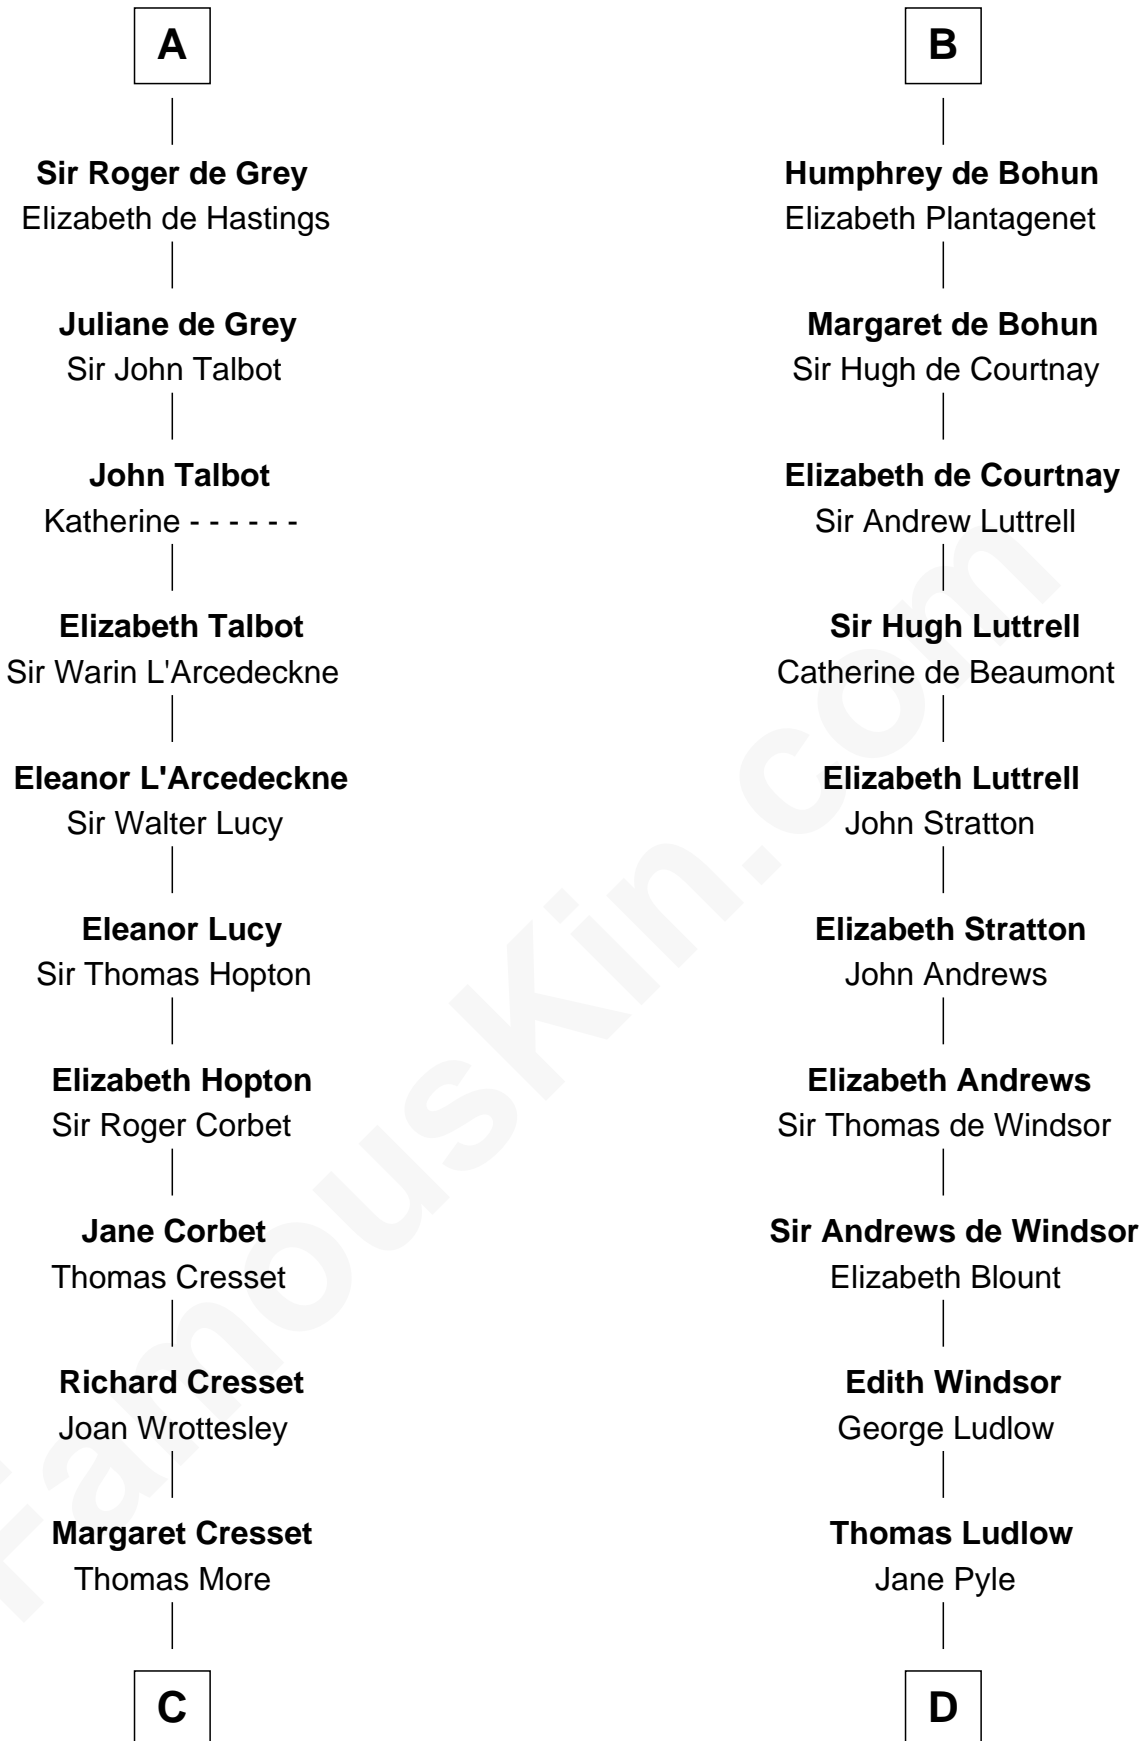

MAYFLOWER

FamousKin.com Relationship Chart of

Richard More

(c1614 - c1696) Mayflower passenger 1620

19th cousin 2 times removed of

Caleb Brewster

Member of the Culper Spy Ring during the American Revolution

Walter of Gloucester

C

Jasper More
Elizabeth Smalley

Katherine More
Col. Samuel More

Richard More
Mayflower passenger 1620

D

Roger Ludlow
Mary Cogan

Sarah Ludlow
Rev. Nathaniel Brewster

Daniel Brewster
Anna Jayne

Benjamin Brewster
Sarah Biggs

Caleb Brewster
Member of the Culper Spy Ring