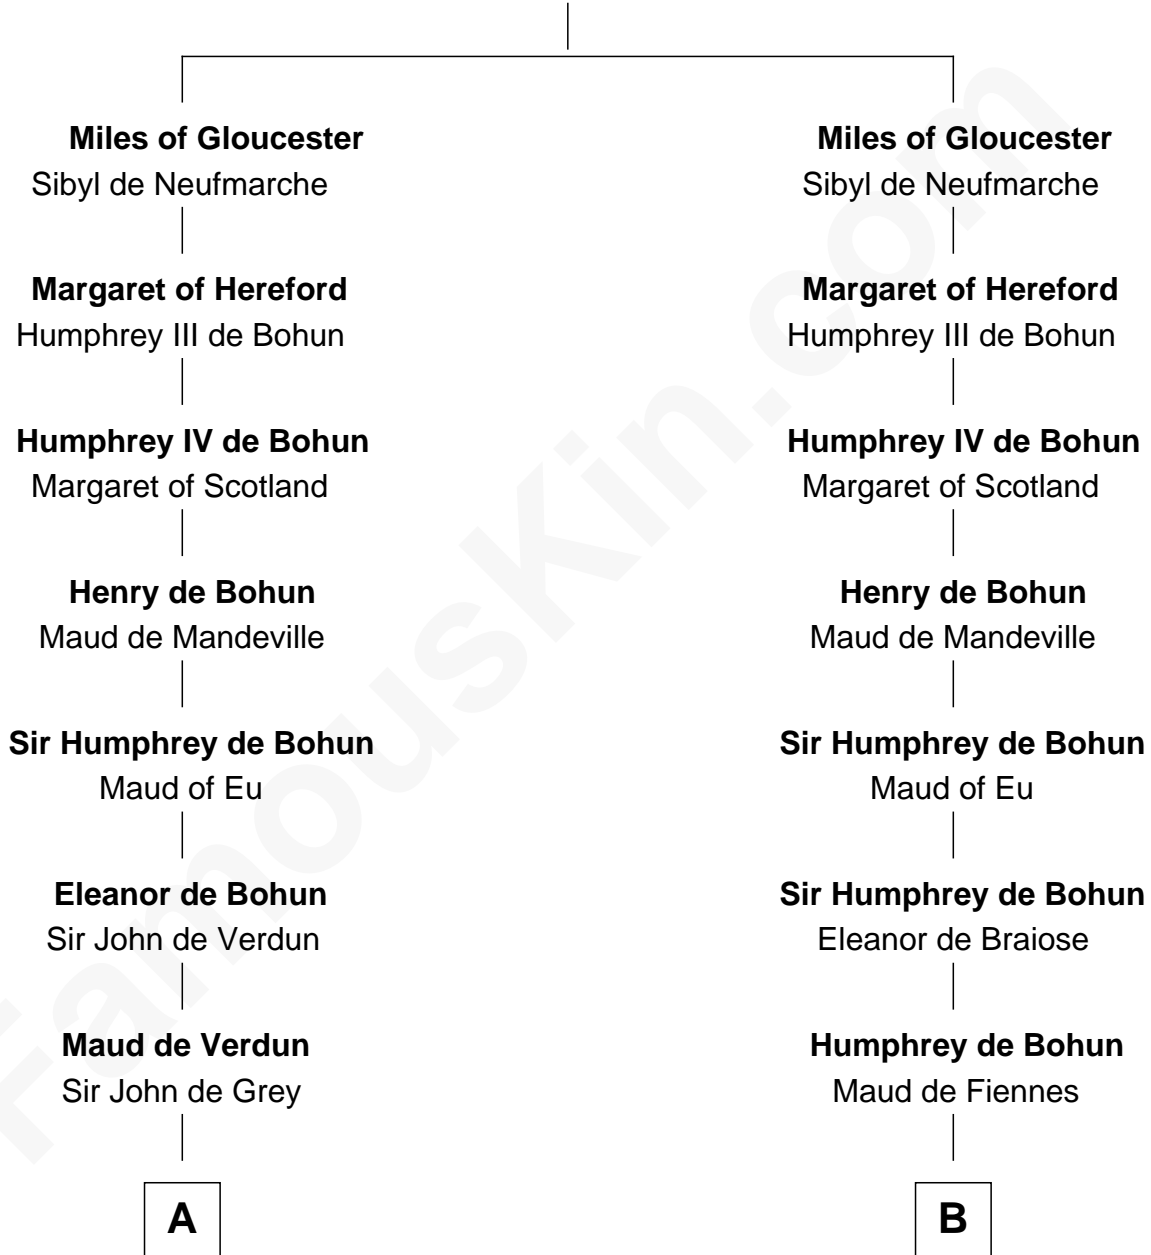

MAYFLOWER

FamousKin.com Relationship Chart of

Richard More

(c1614 - c1696) Mayflower passenger 1620

19th cousin 2 times removed of

Caleb Brewster

Member of the Culper Spy Ring during the American Revolution

Walter of Gloucester

C

Jasper More
Elizabeth Smalley

Katherine More
Col. Samuel More

Richard More
Mayflower passenger 1620

D

Roger Ludlow
Mary Cogan

Sarah Ludlow
Rev. Nathaniel Brewster

Daniel Brewster
Anna Jayne

Benjamin Brewster
Sarah Biggs

Caleb Brewster
Member of the Culper Spy Ring