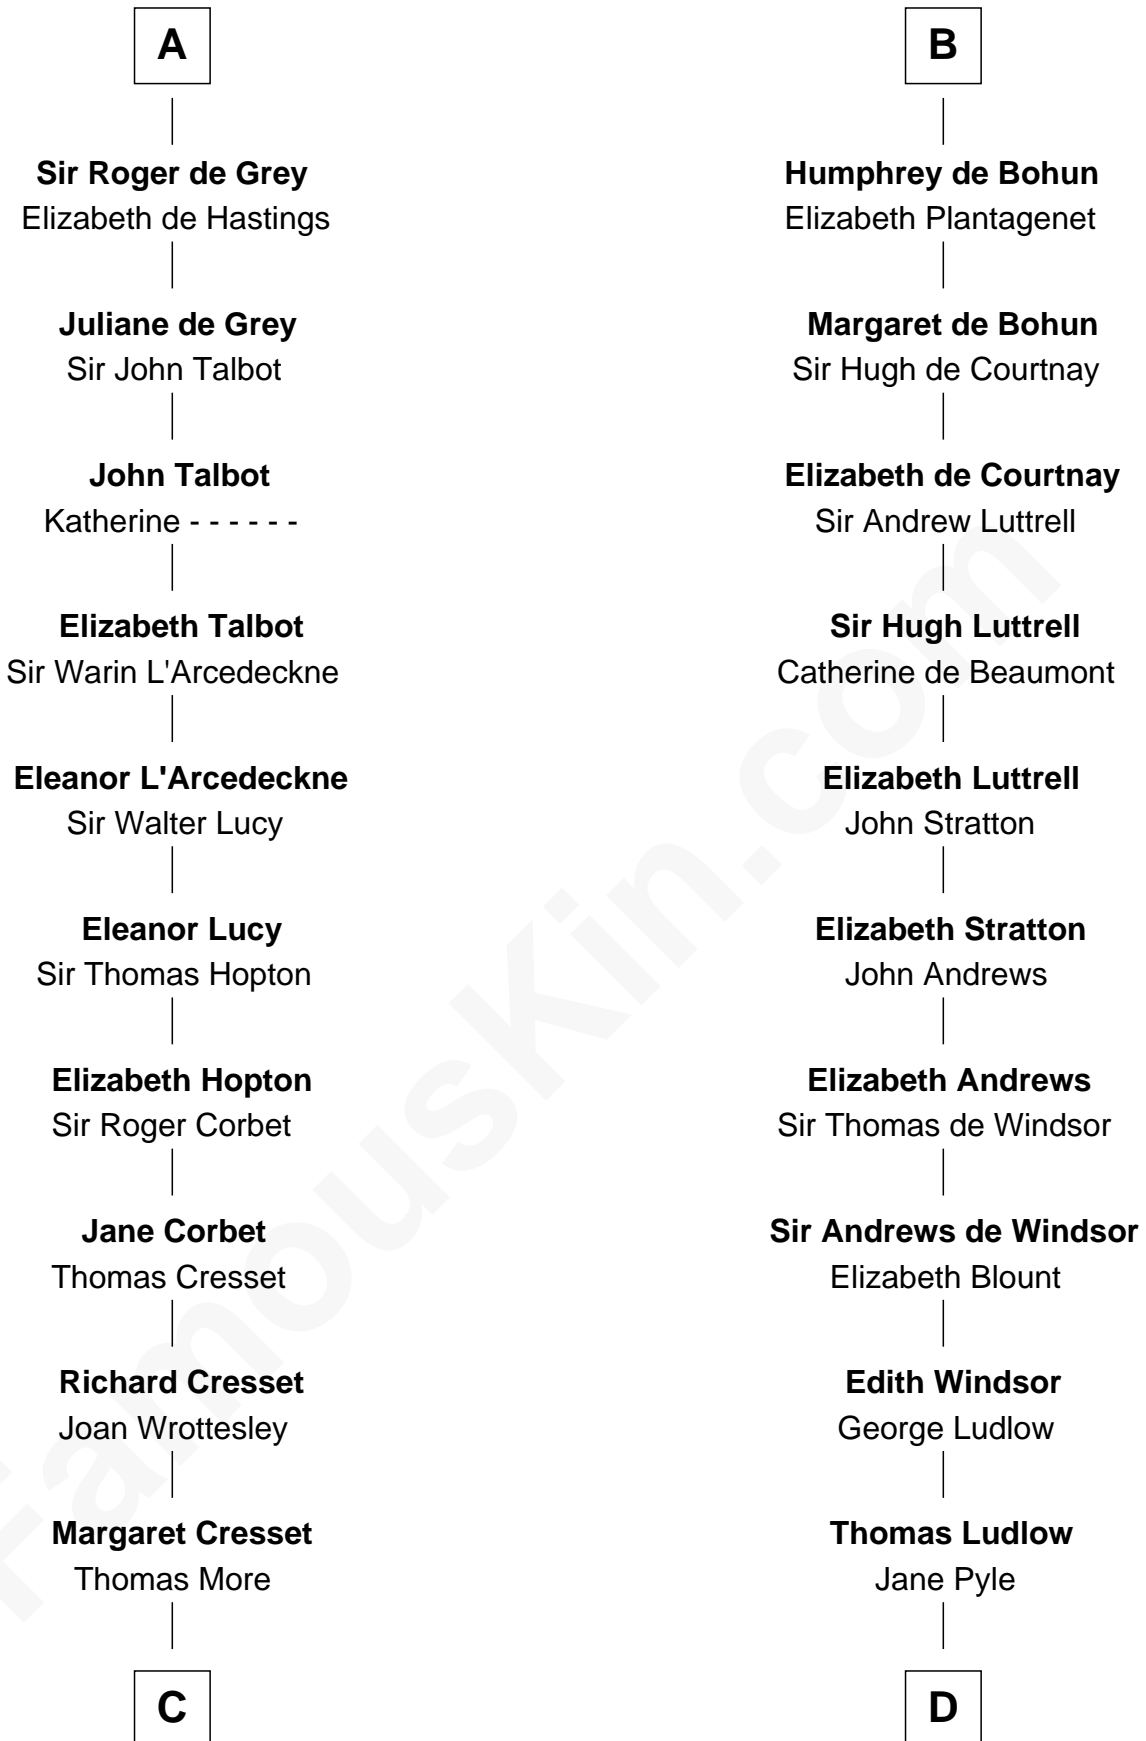

# FamousKin.com Relationship Chart of

**Richard More**

(c1614 - c1696) Mayflower passenger 1620

19th cousin 2 times removed of

**Caleb Brewster**

Member of the Culper Spy Ring during the American Revolution

**A**

**Sibyl de Neufmarche**

Miles of Gloucester

**Margaret of Hereford**

Humphrey III de Bohun

**Humphrey IV de Bohun**

Margaret of Scotland

**Henry de Bohun**

Maud de Mandeville

**Sir Humphrey de Bohun**

Maud of Eu

**Sir Humphrey de Bohun**

Eleanor de Braiose

**Humphrey de Bohun**

Maud de Fiennes

**B**

**C**

**Jasper More**  
Elizabeth Smalley

**Katherine More**  
Col. Samuel More

**Richard More**  
*Mayflower passenger 1620*

**D**

**Roger Ludlow**  
Mary Cogan

**Sarah Ludlow**  
Rev. Nathaniel Brewster

**Daniel Brewster**  
Anna Jayne