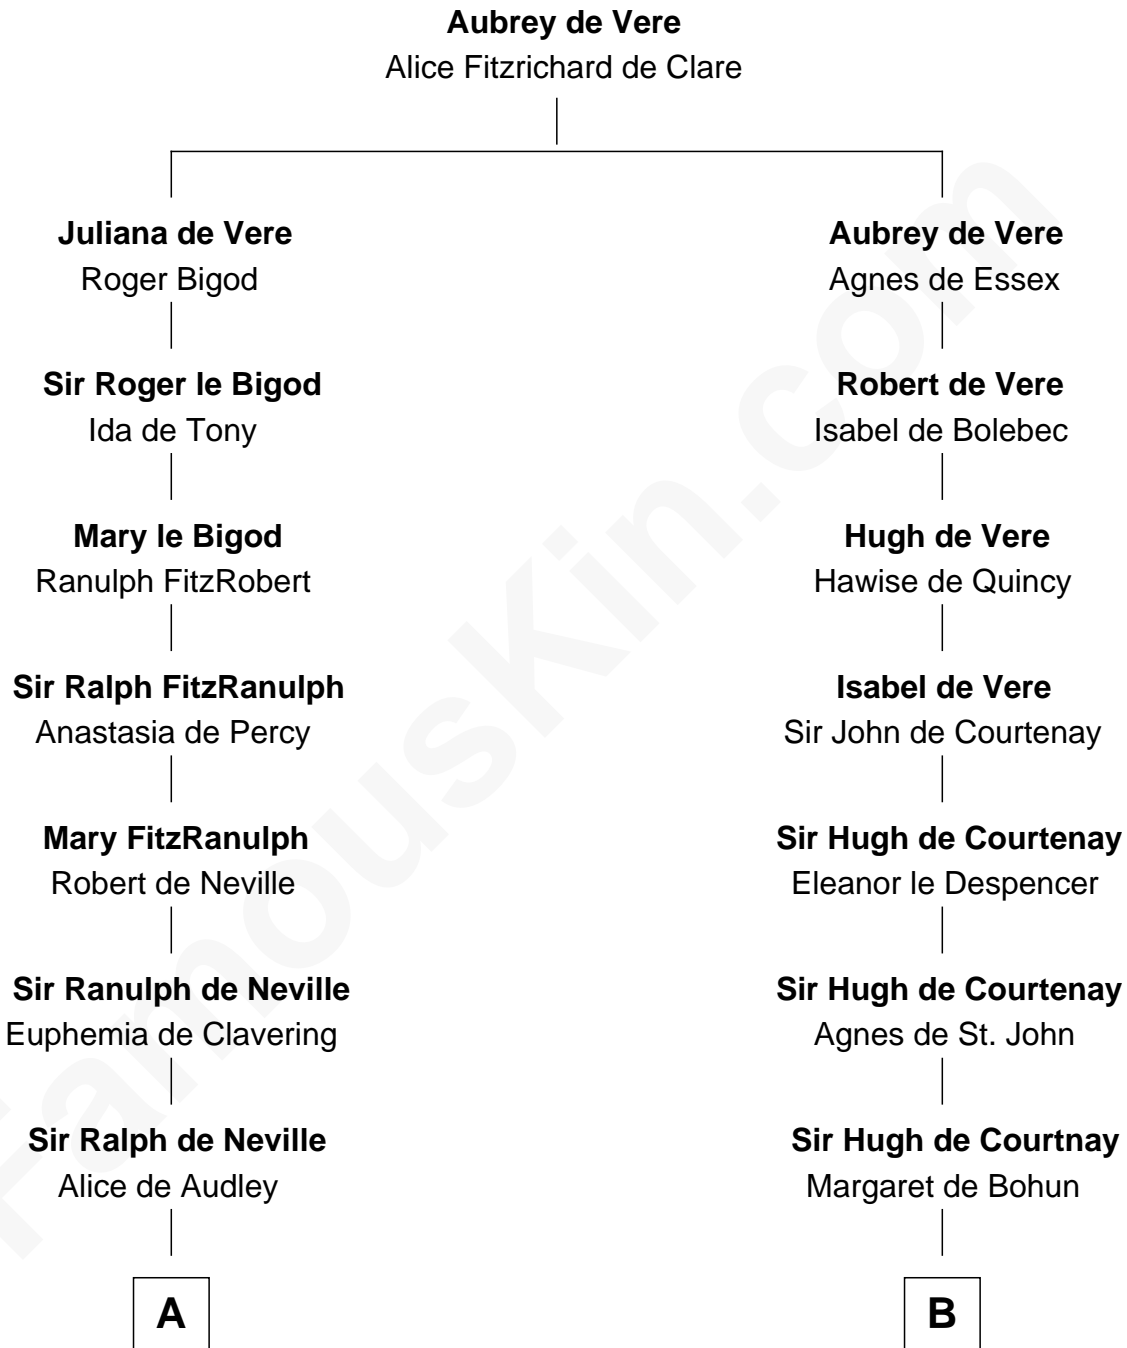

MAYFLOWER

FamousKin.com Relationship Chart of Richard More

(c1614 - c1696) Mayflower passenger 1620

17th cousin 2 times removed of

Caleb Brewster

Member of the Culper Spy Ring during the American Revolution

C

—
Daniel Brewster

Anna Jayne

—
Benjamin Brewster

Sarah Biggs

—
Caleb Brewster

Member of the Culper Spy Ring

FamousKin.com