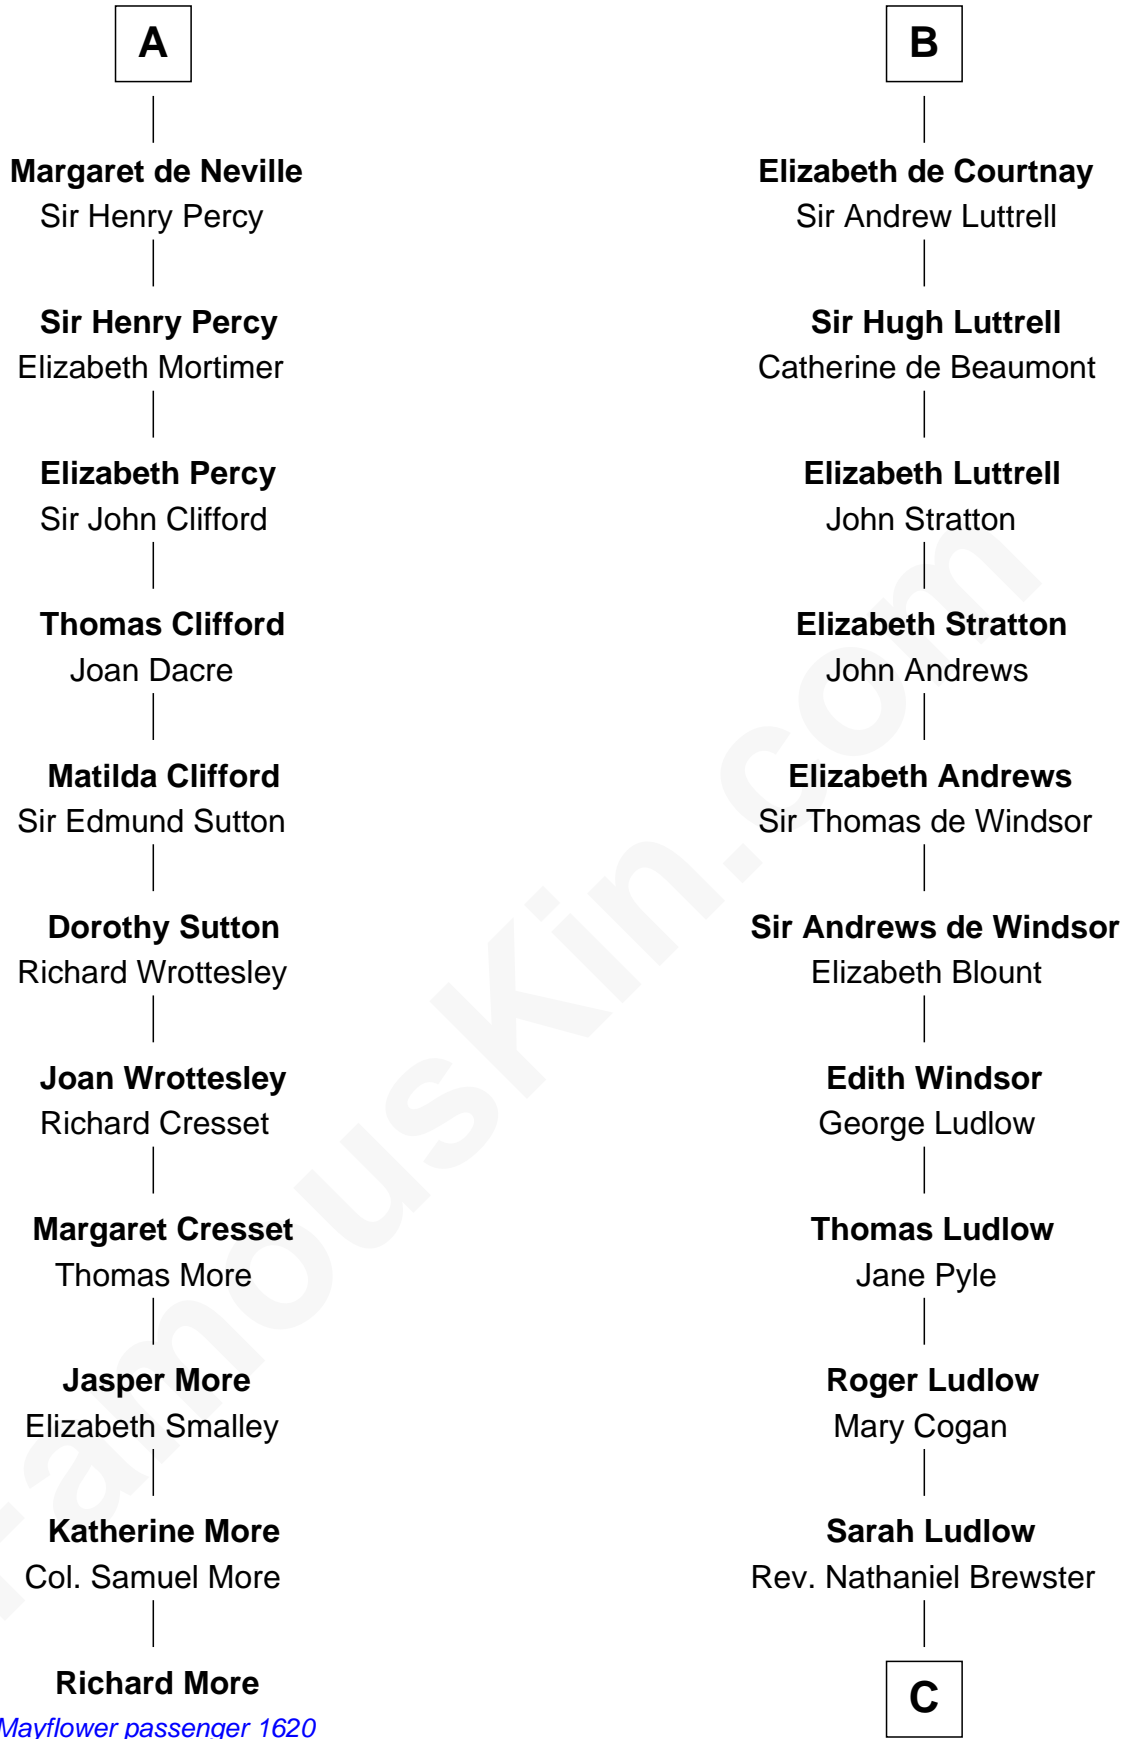

MAYFLOWER

FamousKin.com Relationship Chart of Richard More

(c1614 - c1696) Mayflower passenger 1620

17th cousin 2 times removed of

Caleb Brewster

Member of the Culper Spy Ring during the American Revolution

C

—
Daniel Brewster

Anna Jayne

—
Benjamin Brewster

Sarah Biggs

—
Caleb Brewster

Member of the Culper Spy Ring

FamousKin.com