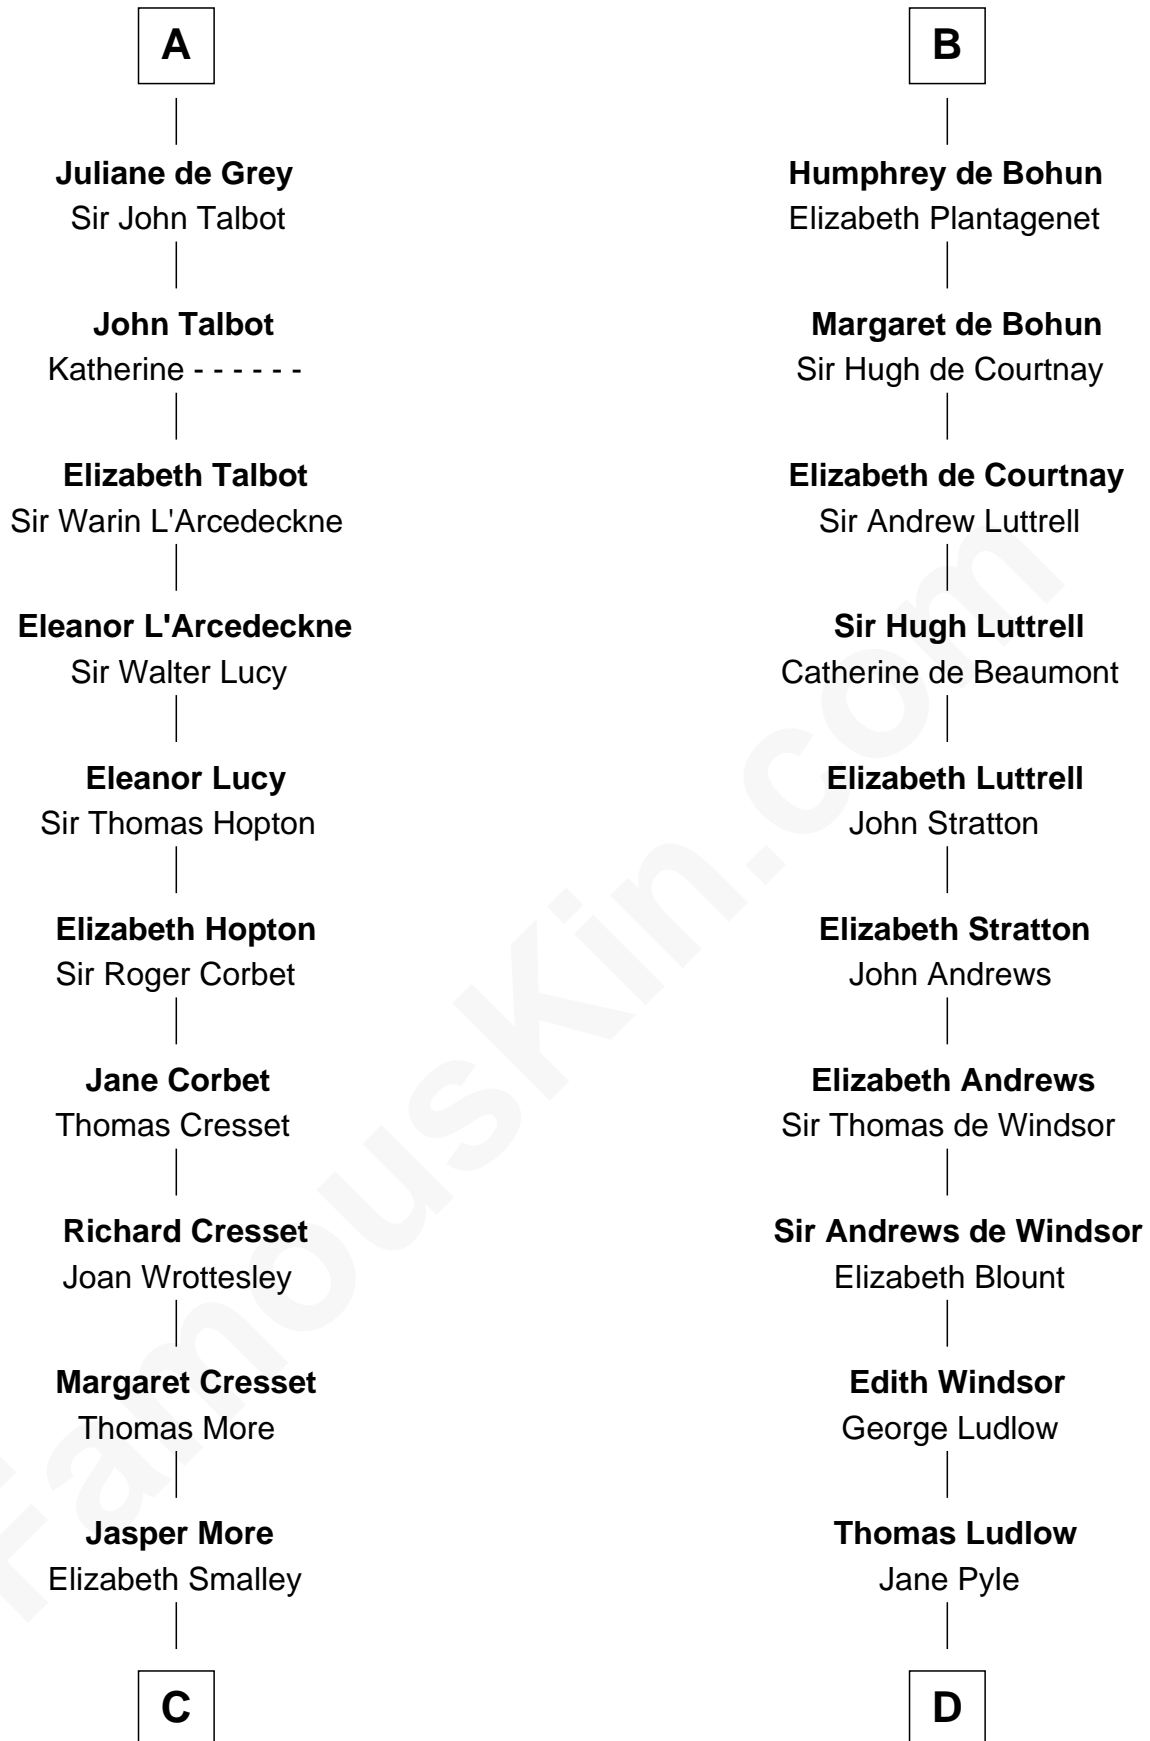

MAYFLOWER

FamousKin.com Relationship Chart of

Richard More

(c1614 - c1696) Mayflower passenger 1620

18th cousin 3 times removed of

Caleb Brewster

Member of the Culper Spy Ring during the American Revolution

Maud de Mandeville

Sir Humphrey de Bohun

Maud of Eu

Sir Humphrey de Bohun

Eleanor de Braiose

Humphrey de Bohun

Maud de Fiennes

B

C

Katherine More
Col. Samuel More

Richard More
Mayflower passenger 1620

D

Roger Ludlow
Mary Cogan

Sarah Ludlow
Rev. Nathaniel Brewster

Daniel Brewster
Anna Jayne

Benjamin Brewster
Sarah Biggs

Caleb Brewster
Member of the Culper Spy Ring