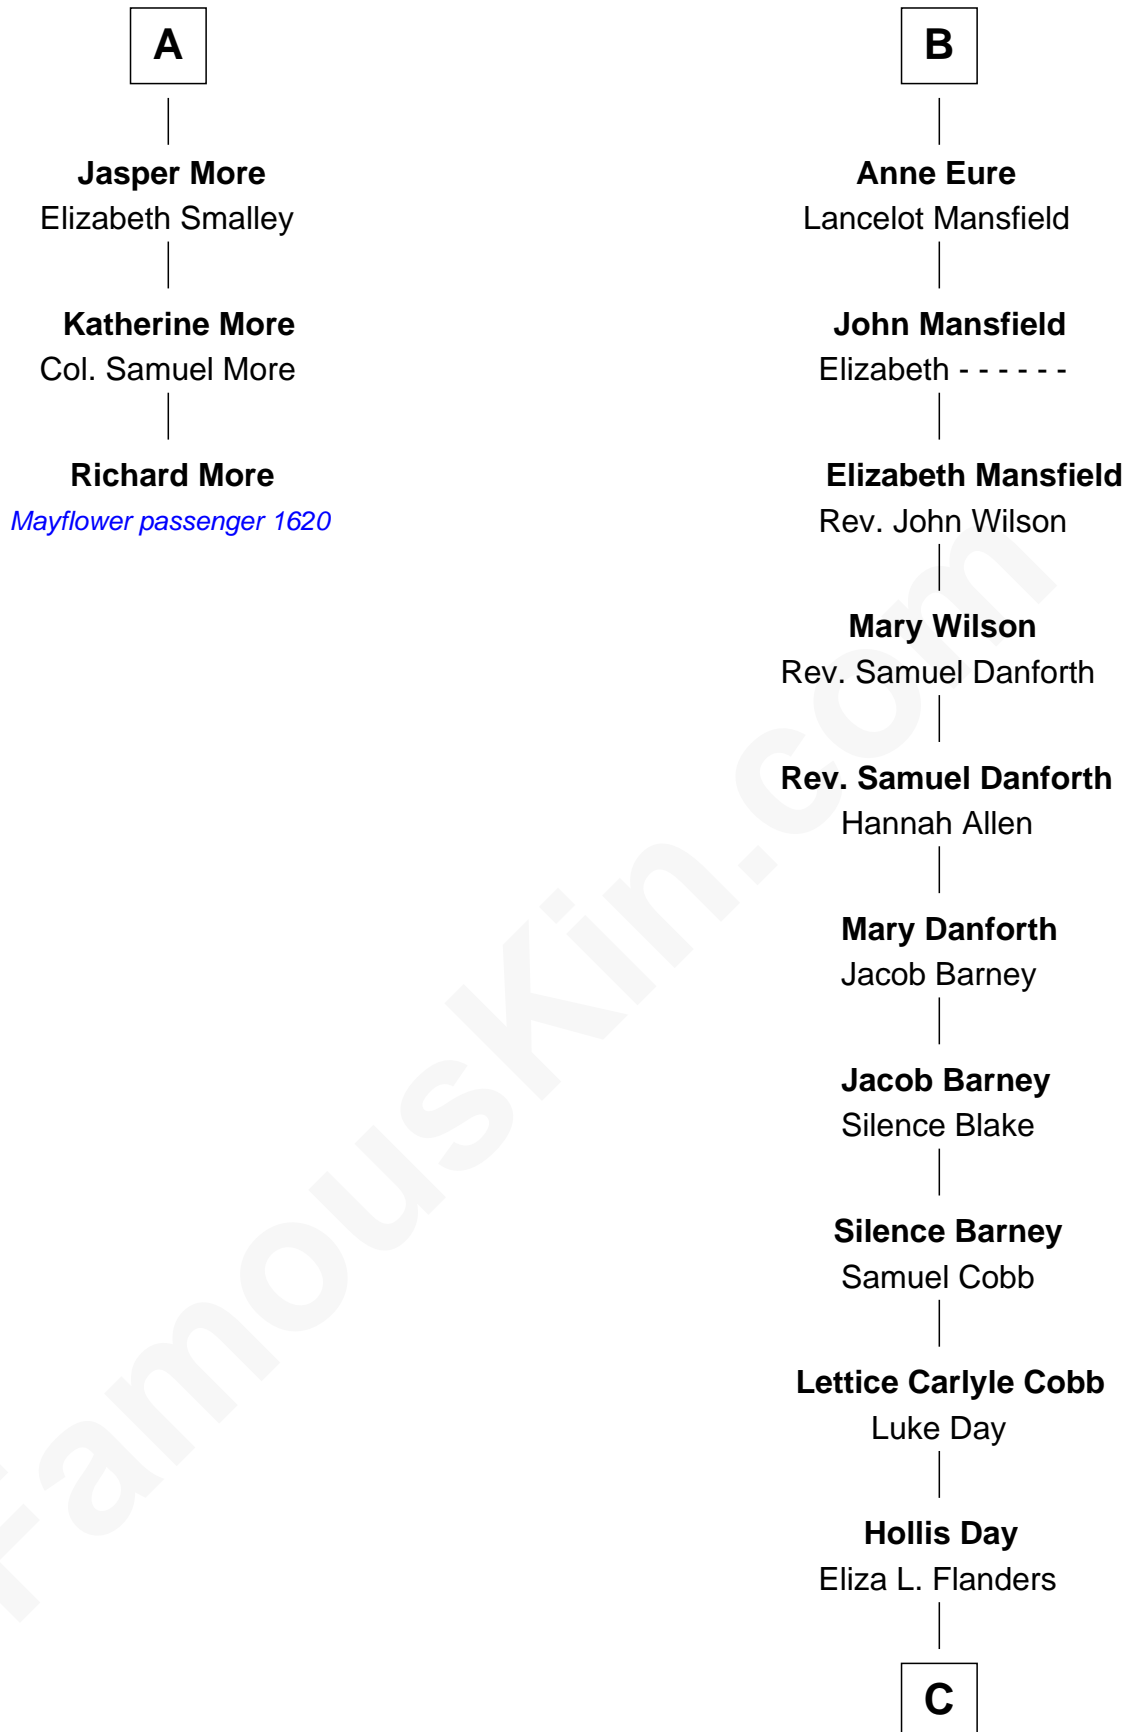

# FamousKin.com Relationship Chart of **Richard More**

(c1614 - c1696) *Mayflower* passenger 1620

9th cousin 10 times removed of

**Sandra Day O'Connor**

*First Female U.S. Supreme Court Justice*

**Sir Philip le Despencer**

Matilda Clifford

**Dorothy Sutton**

Richard Wrottesley

**Joan Wrottesley**

Richard Cresset

**Margaret Cresset**

Thomas More

**A**

**Sir Philip le Despencer**

Elizabeth de Tibetot

**Margery Despencer**

Sir Roger Wentworth

**Agnes Wentworth**

Sir Robert Constable

**Margaret Constable**

Sir William Eure

**Sir Ralph Eure**

Muriel Hastings

**Sir William Eure**

Elizabeth Willoughby

**Sir Ralph Eure**

Margery Bowes

**B**

**C**