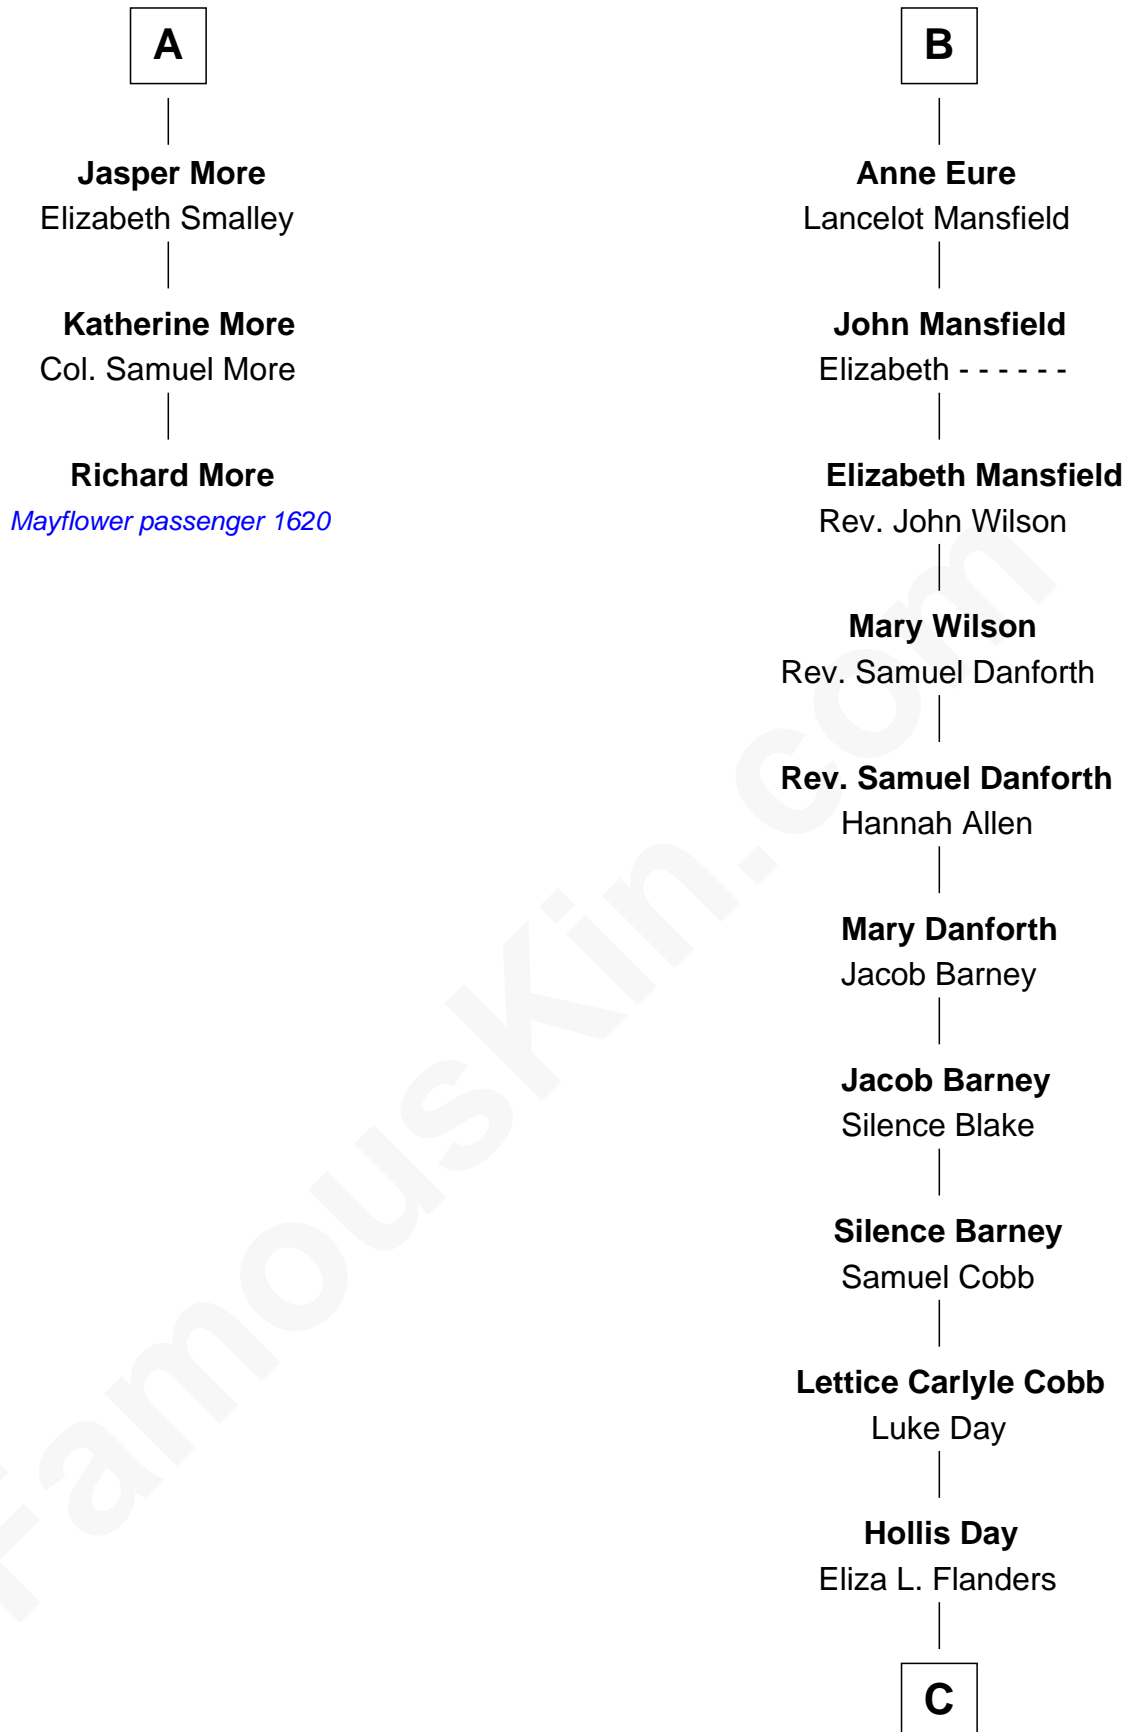

MAYFLOWER

FamousKin.com Relationship Chart of Richard More

(c1614 - c1696) Mayflower passenger 1620

9th cousin 10 times removed of

Sandra Day O'Connor

First Female U.S. Supreme Court Justice

C

Henry Clay Day
Alice Edith Hilton

Henry R. Day
Ada Mae Wilkey

Sandra Day O'Connor
U.S. Supreme Court Justice

FamousKin.com