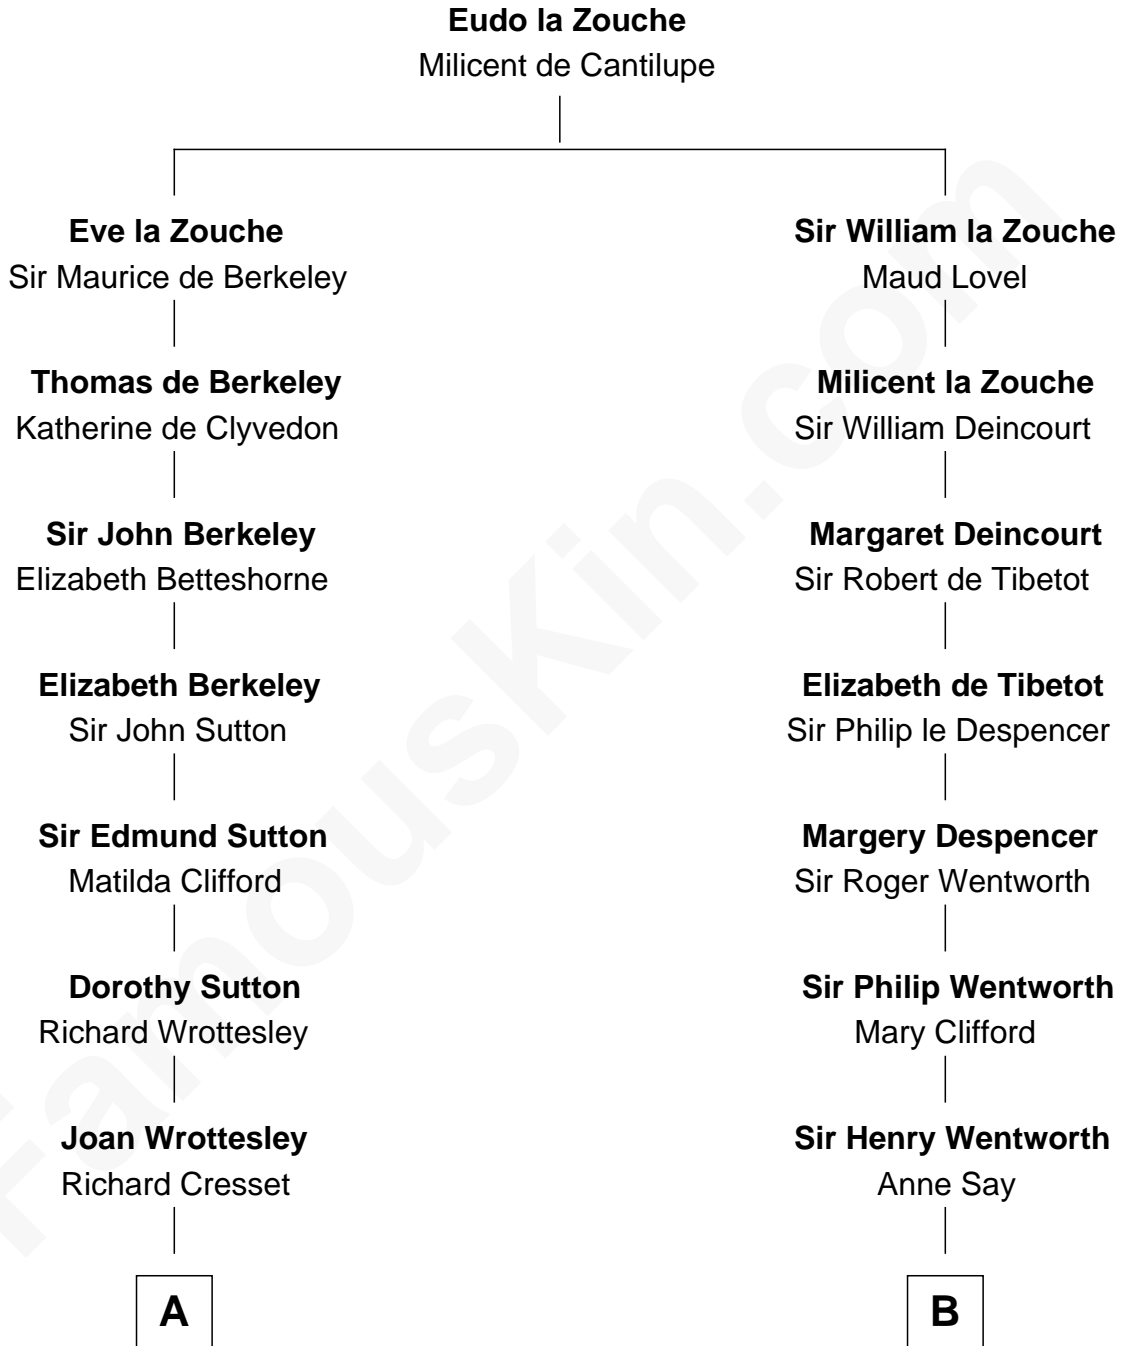

MAYFLOWER

FamousKin.com Relationship Chart of

Richard More

(c1614 - c1696) *Mayflower passenger 1620*

10th cousin 4 times removed of

Caesar Rodney

Signer of the Declaration of Independence

A

Margaret Cresset

Thomas More

Jasper More

Elizabeth Smalley

Katherine More

Col. Samuel More

Richard More

Mayflower passenger 1620

Alice Caesar

William Rodney

Rachel - - - - -

Capt. William Rodney

Sarah Jones

Caesar Rodney

Elizabeth Crawford

Caesar Rodney