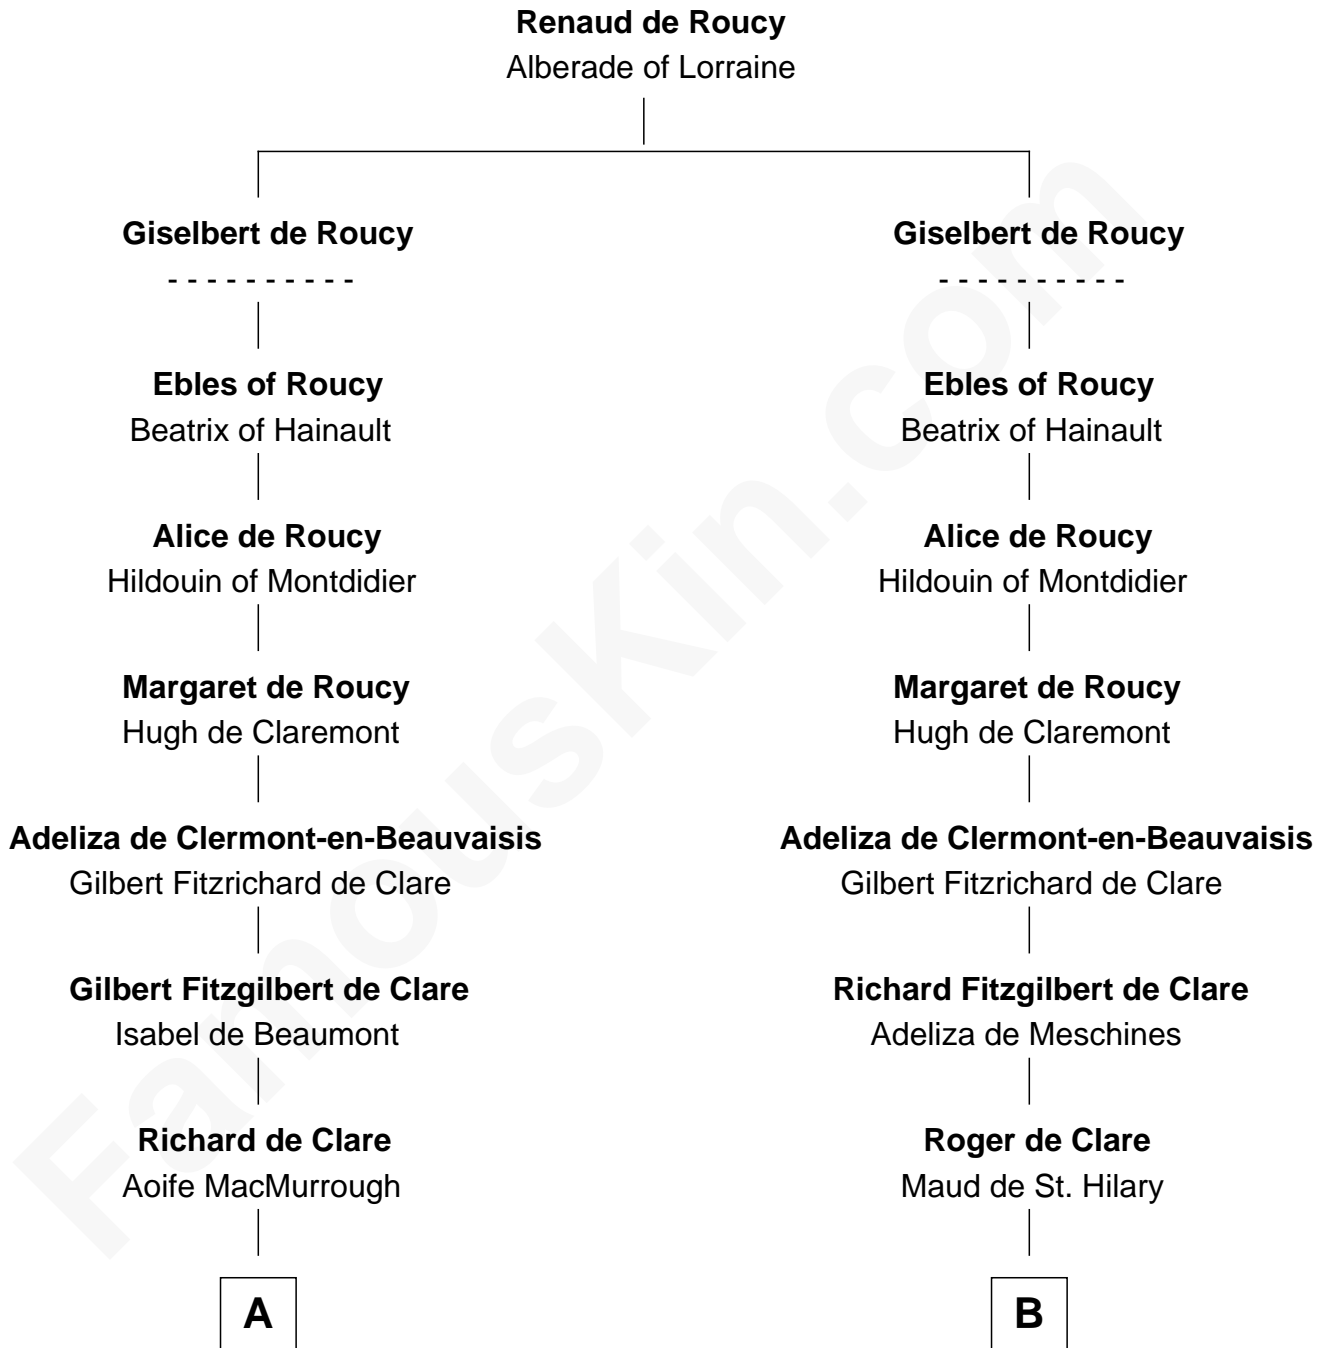

MAYFLOWER

FamousKin.com Relationship Chart of **Richard More**

(c1614 - c1696) *Mayflower* passenger 1620

18th cousin 3 times removed of

Queen Elizabeth I
Queen of England

C

Joan Wrottesley
Richard Cresset

Margaret Cresset
Thomas More

Jasper More
Elizabeth Smalley

Katherine More
Col. Samuel More

Richard More
Mayflower passenger 1620

D

Anne Boleyn
Henry VIII, King of England

Queen Elizabeth I
Queen of England

FamousKin.com