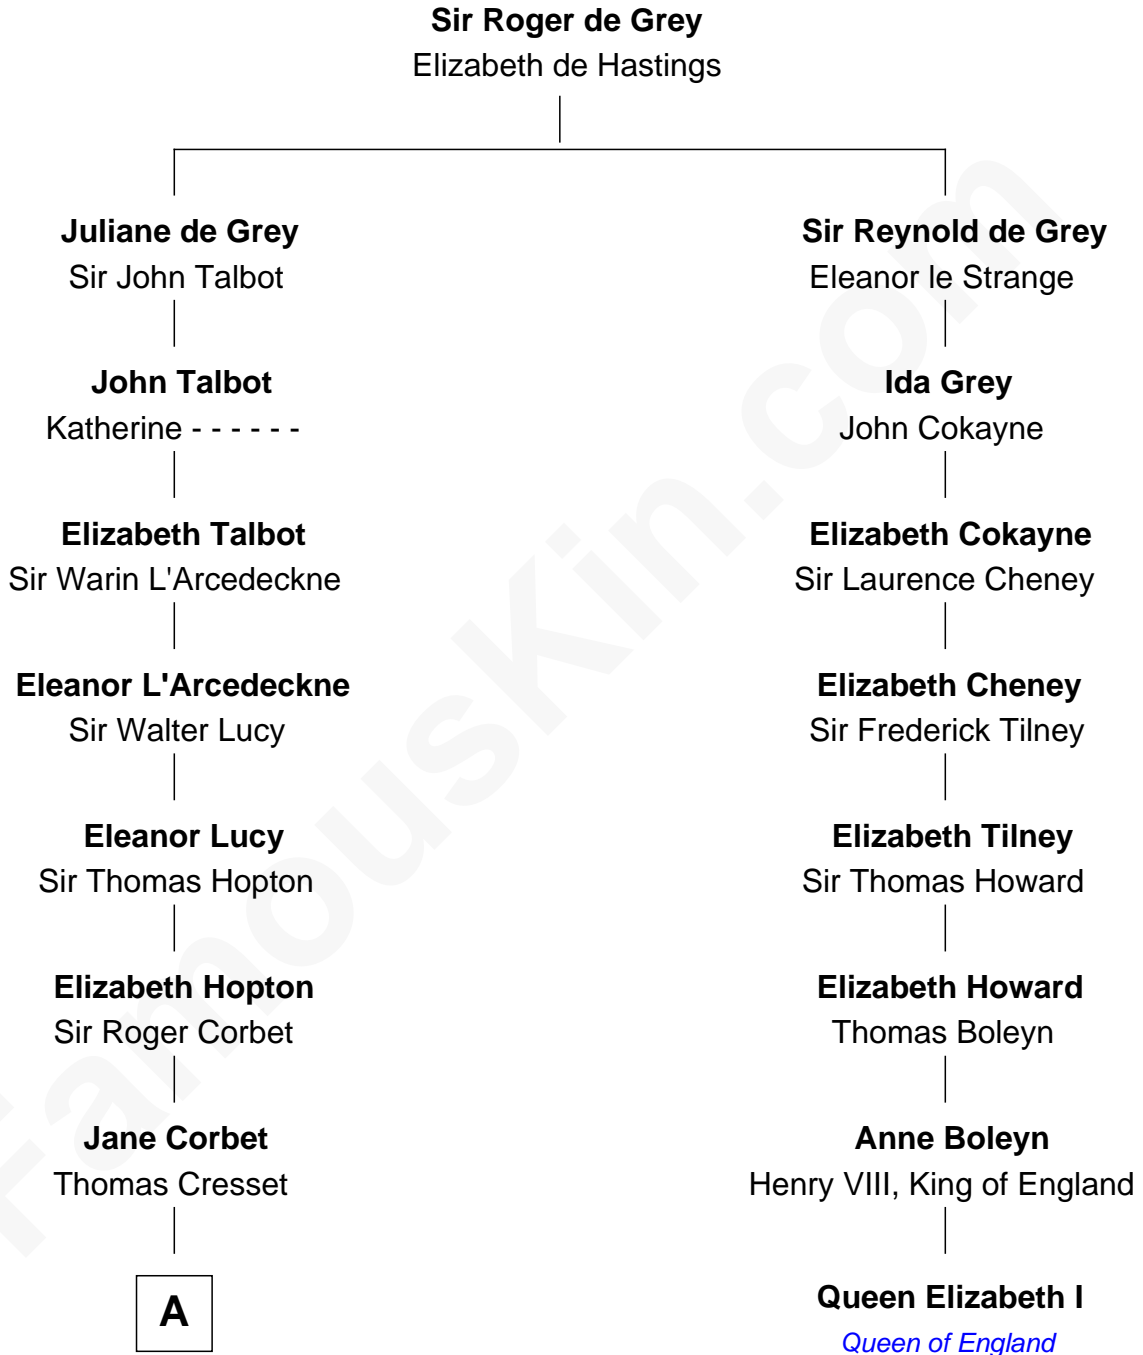

**MAYFLOWER**

# FamousKin.com Relationship Chart of Richard More

(c1614 - c1696) Mayflower passenger 1620

7th cousin 4 times removed of

**Queen Elizabeth I**  
*Queen of England*

**A**

Richard Cresset

Joan Wrottesley

Margaret Cresset

Thomas More

Jasper More

Elizabeth Smalley

Katherine More

Col. Samuel More

Richard More

*Mayflower passenger 1620*

FamousKin.com