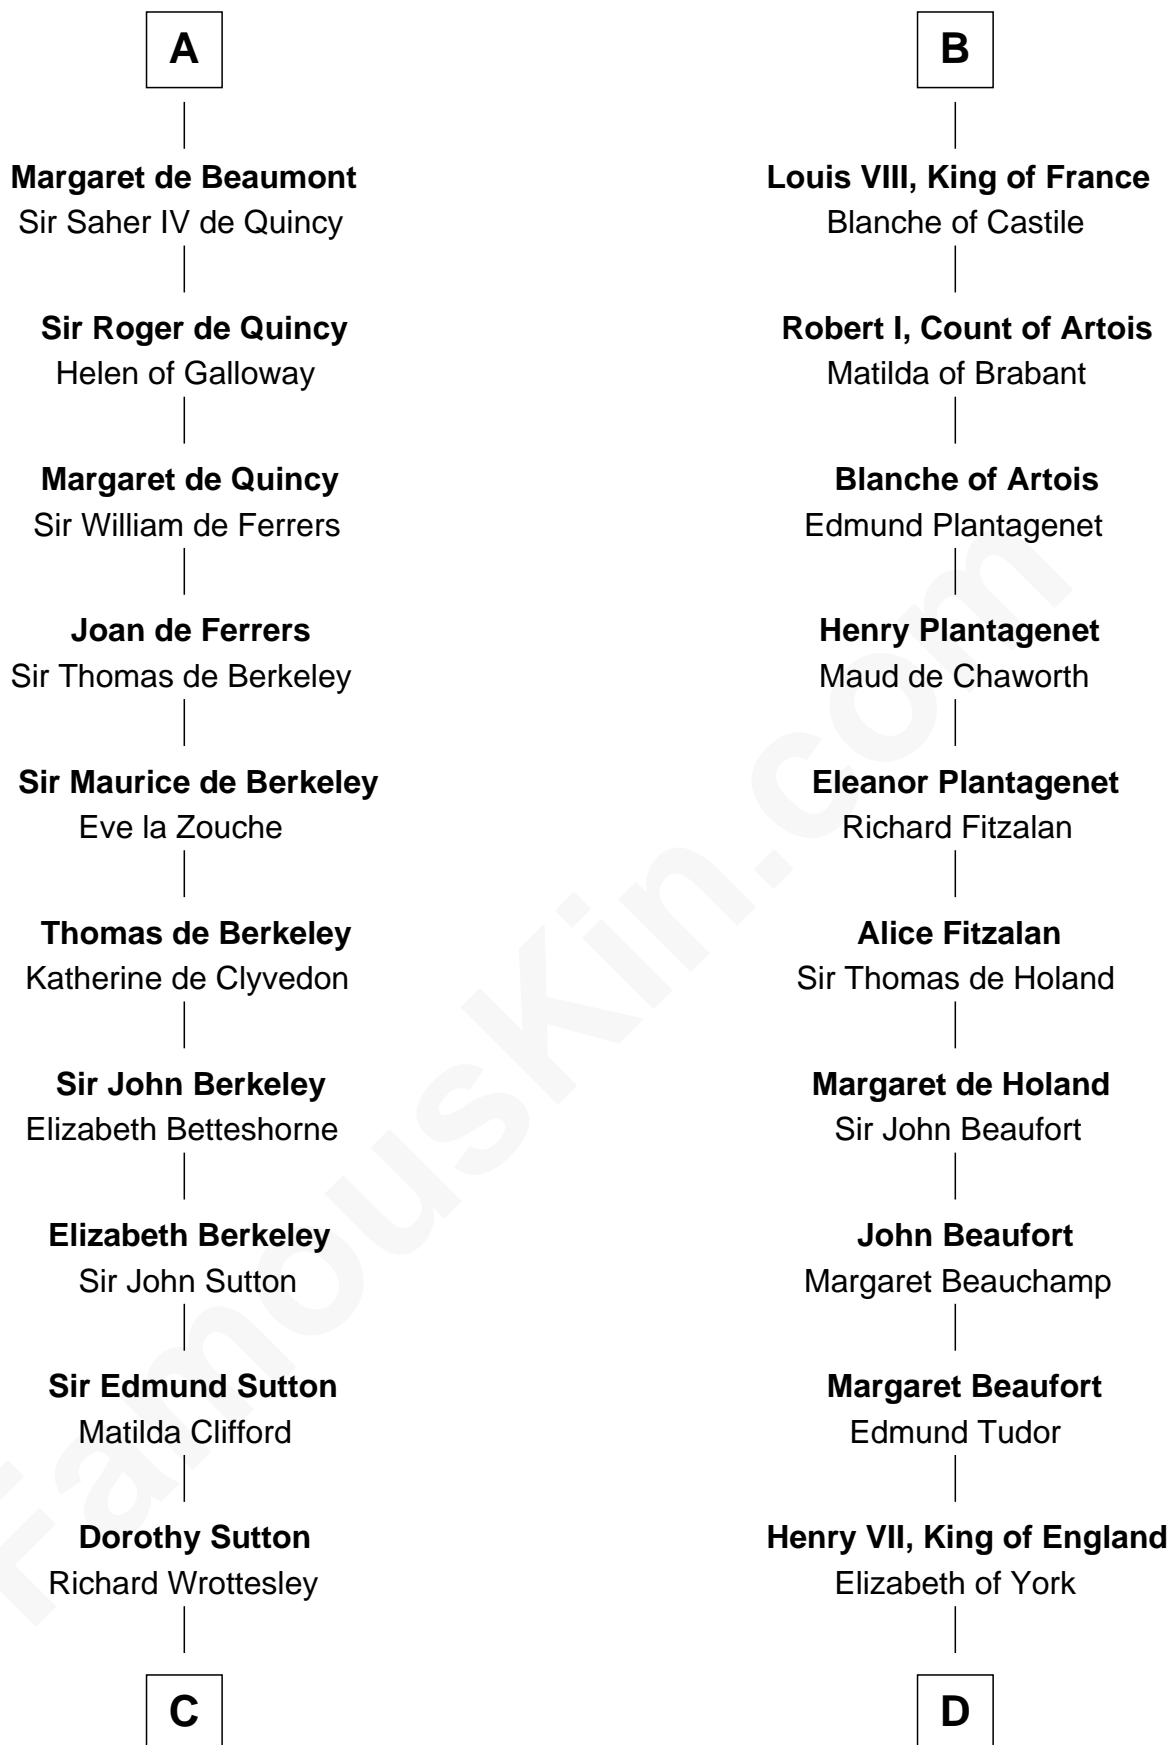

**MAYFLOWER**

# FamousKin.com Relationship Chart of

**Richard More**

(c1614 - c1696) *Mayflower passenger 1620*

18th cousin 3 times removed of

**Queen Elizabeth I**

*Queen of England*

**Erik Segersall**

**C**

**Joan Wrottesley**  
Richard Cresset

**Margaret Cresset**  
Thomas More

**Jasper More**  
Elizabeth Smalley

**Katherine More**  
Col. Samuel More

**Richard More**  
*Mayflower passenger 1620*

**D**

**Henry VIII, King of England**  
Anne Boleyn

**Queen Elizabeth I**  
*Queen of England*

FamousKin.com