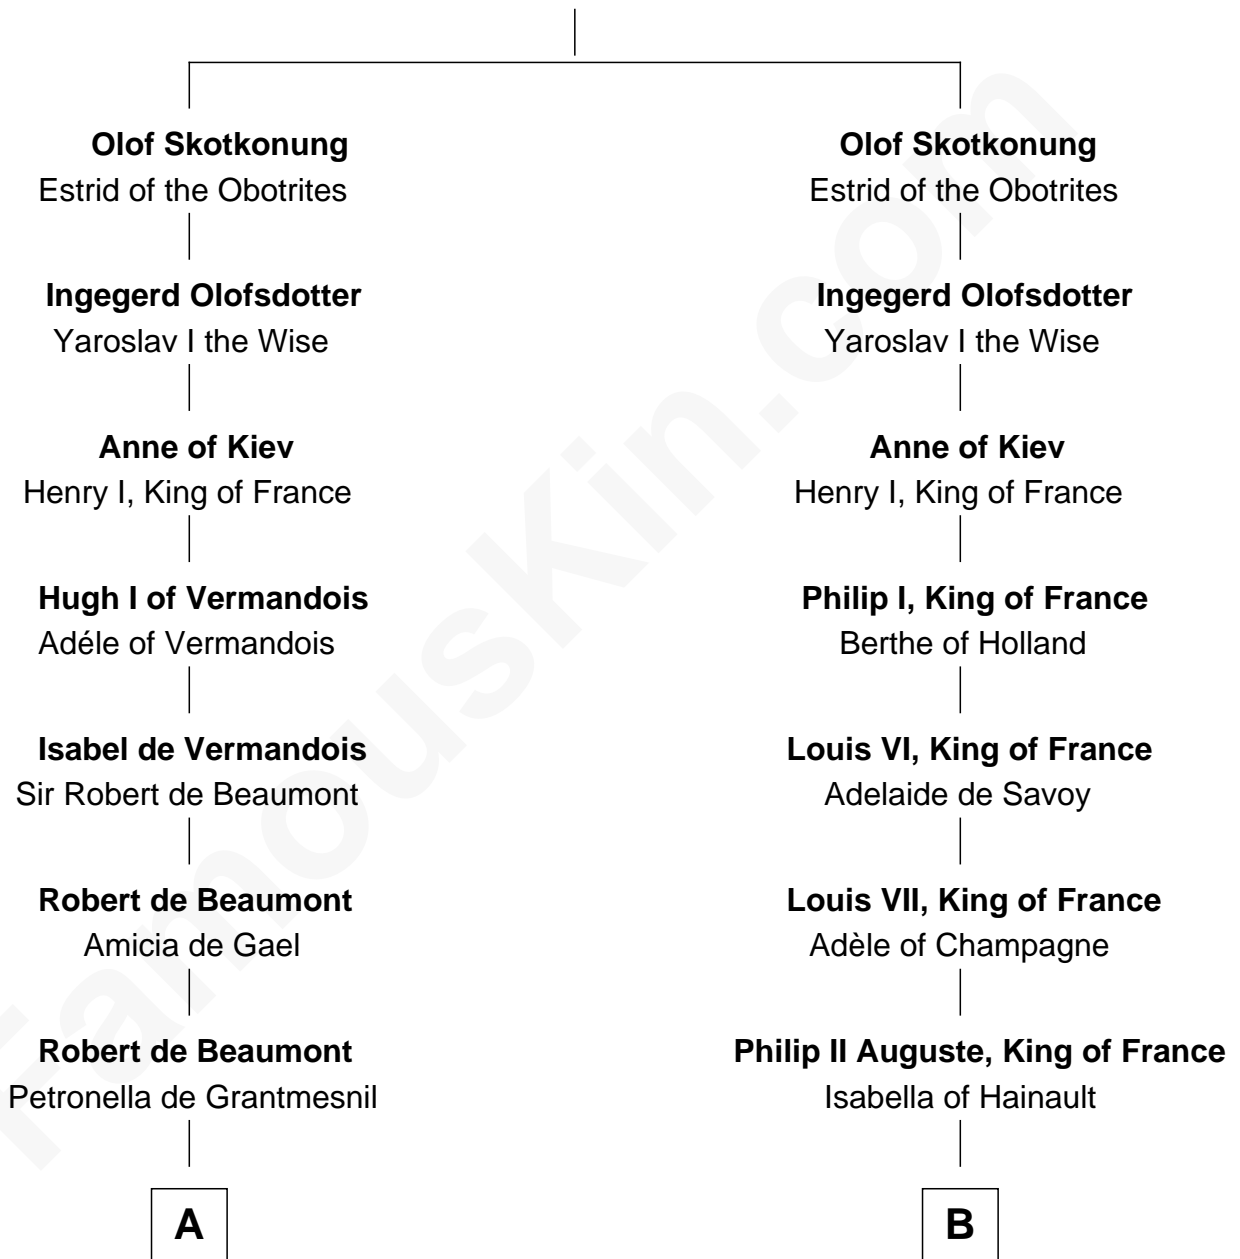

**MAYFLOWER**

# FamousKin.com Relationship Chart of

**Richard More**

(c1614 - c1696) *Mayflower passenger 1620*

18th cousin 3 times removed of

**Queen Elizabeth I**

*Queen of England*

**Erik Segersall**

**C**

**Joan Wrottesley**  
Richard Cresset

**Margaret Cresset**  
Thomas More

**Jasper More**  
Elizabeth Smalley

**Katherine More**  
Col. Samuel More

**Richard More**  
*Mayflower passenger 1620*

**D**

**Henry VIII, King of England**  
Anne Boleyn

**Queen Elizabeth I**  
*Queen of England*

FamousKin.com