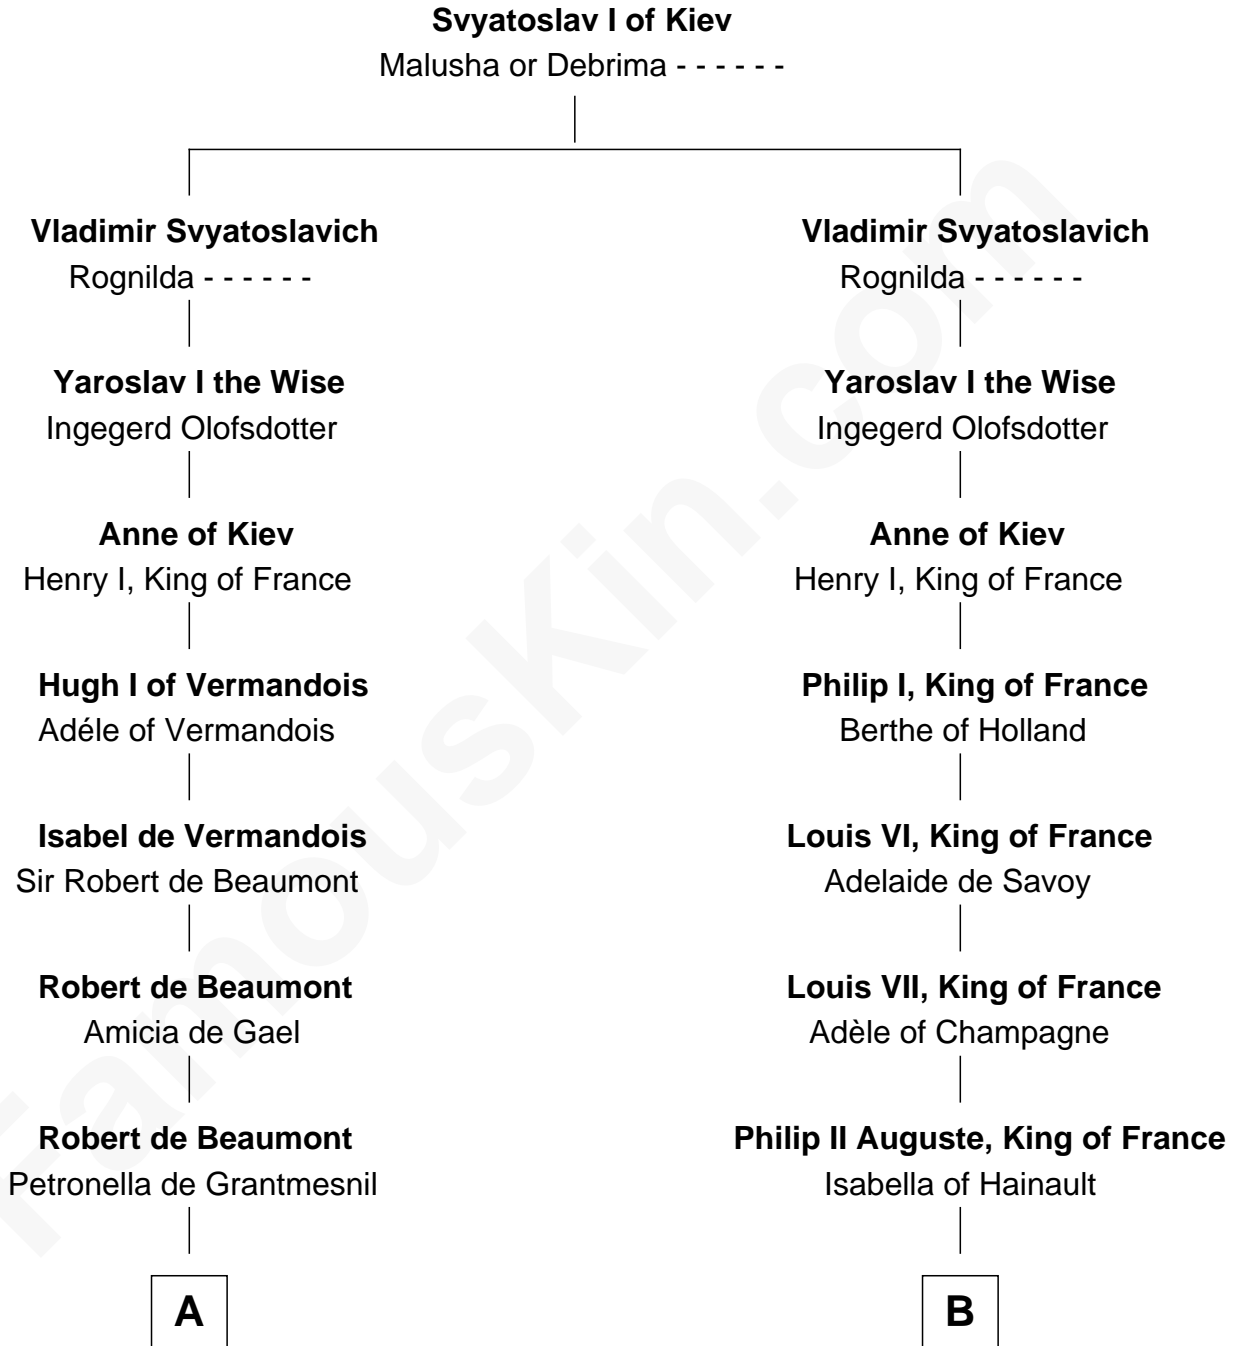

MAYFLOWER

FamousKin.com Relationship Chart of Richard More

(c1614 - c1696) Mayflower passenger 1620

18th cousin 3 times removed of

Queen Elizabeth I
Queen of England

C

Joan Wrottesley
Richard Cresset

Margaret Cresset
Thomas More

Jasper More
Elizabeth Smalley

Katherine More
Col. Samuel More

Richard More
Mayflower passenger 1620

D

Henry VIII, King of England
Anne Boleyn

Queen Elizabeth I
Queen of England

FamousKin.com