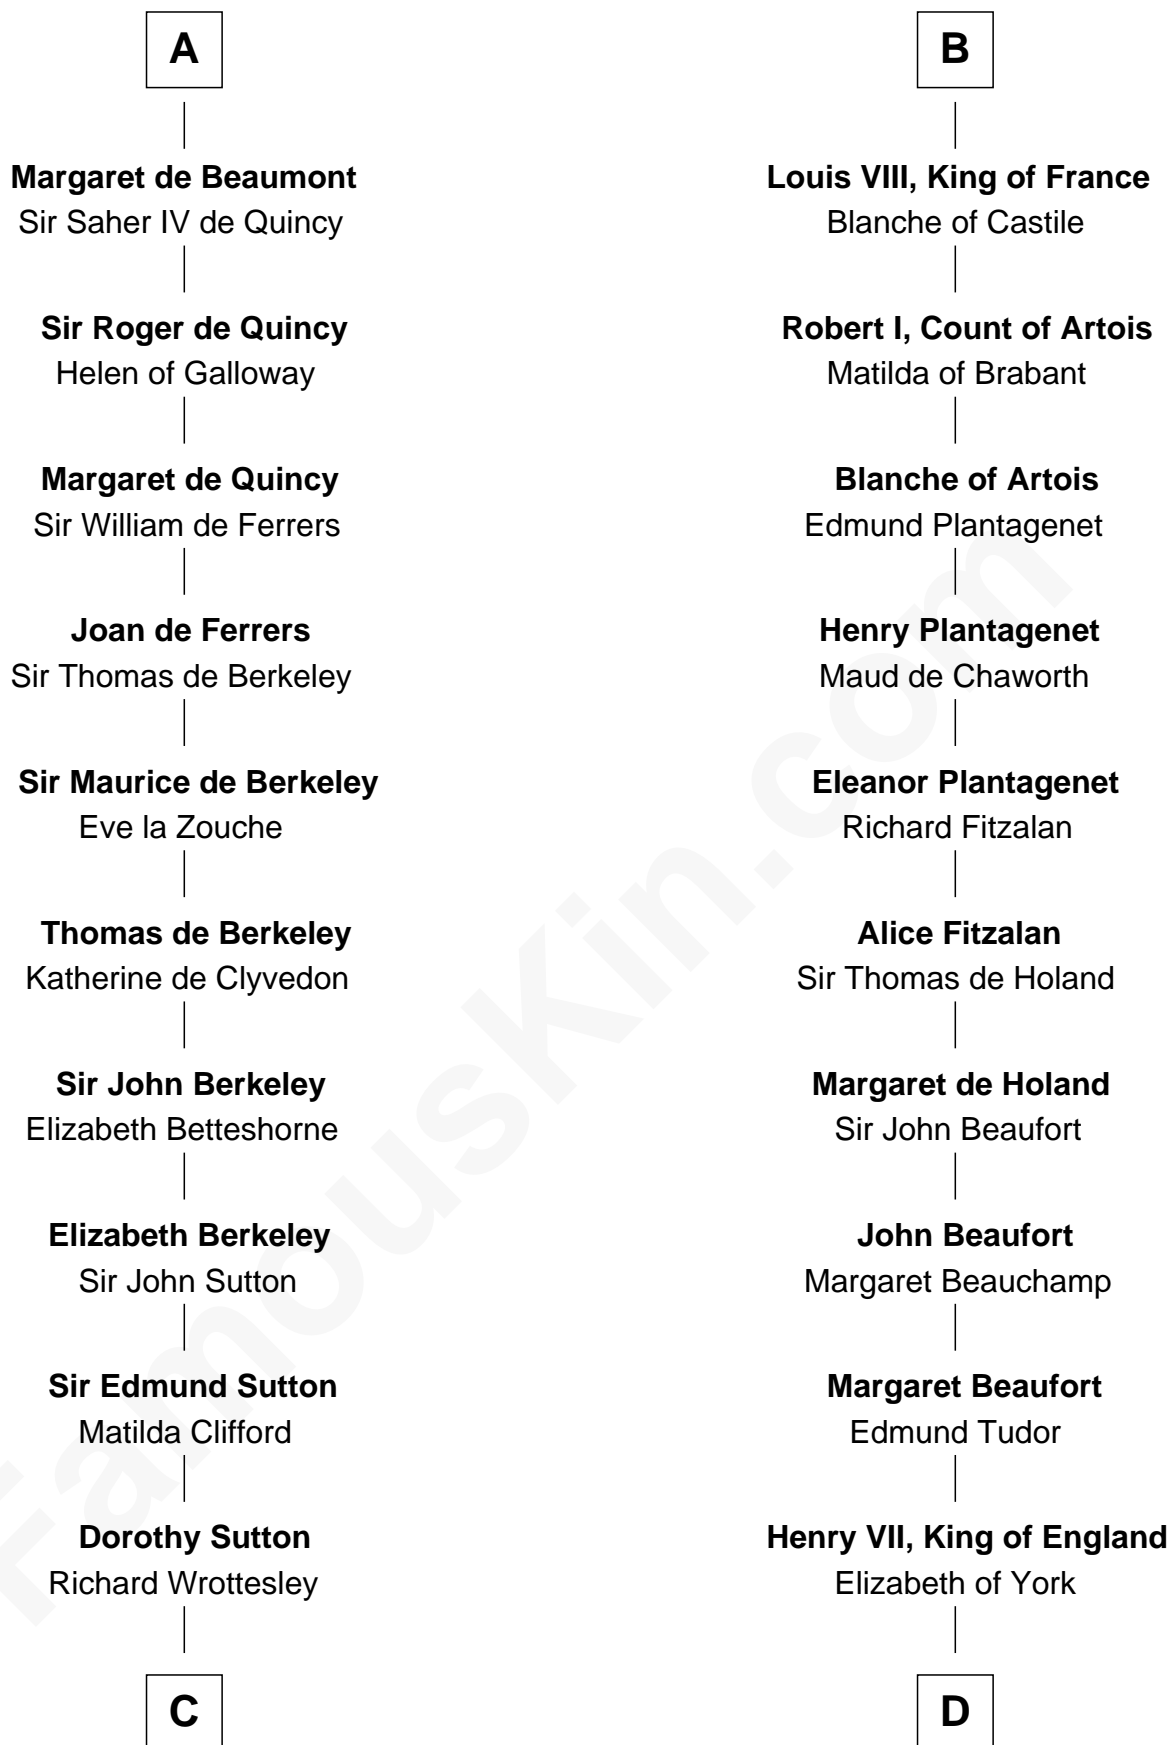

MAYFLOWER

FamousKin.com Relationship Chart of Richard More

(c1614 - c1696) Mayflower passenger 1620

18th cousin 3 times removed of

Queen Elizabeth I
Queen of England

C

Joan Wrottesley
Richard Cresset

Margaret Cresset
Thomas More

Jasper More
Elizabeth Smalley

Katherine More
Col. Samuel More

Richard More
Mayflower passenger 1620

D

Henry VIII, King of England
Anne Boleyn

Queen Elizabeth I
Queen of England

FamousKin.com