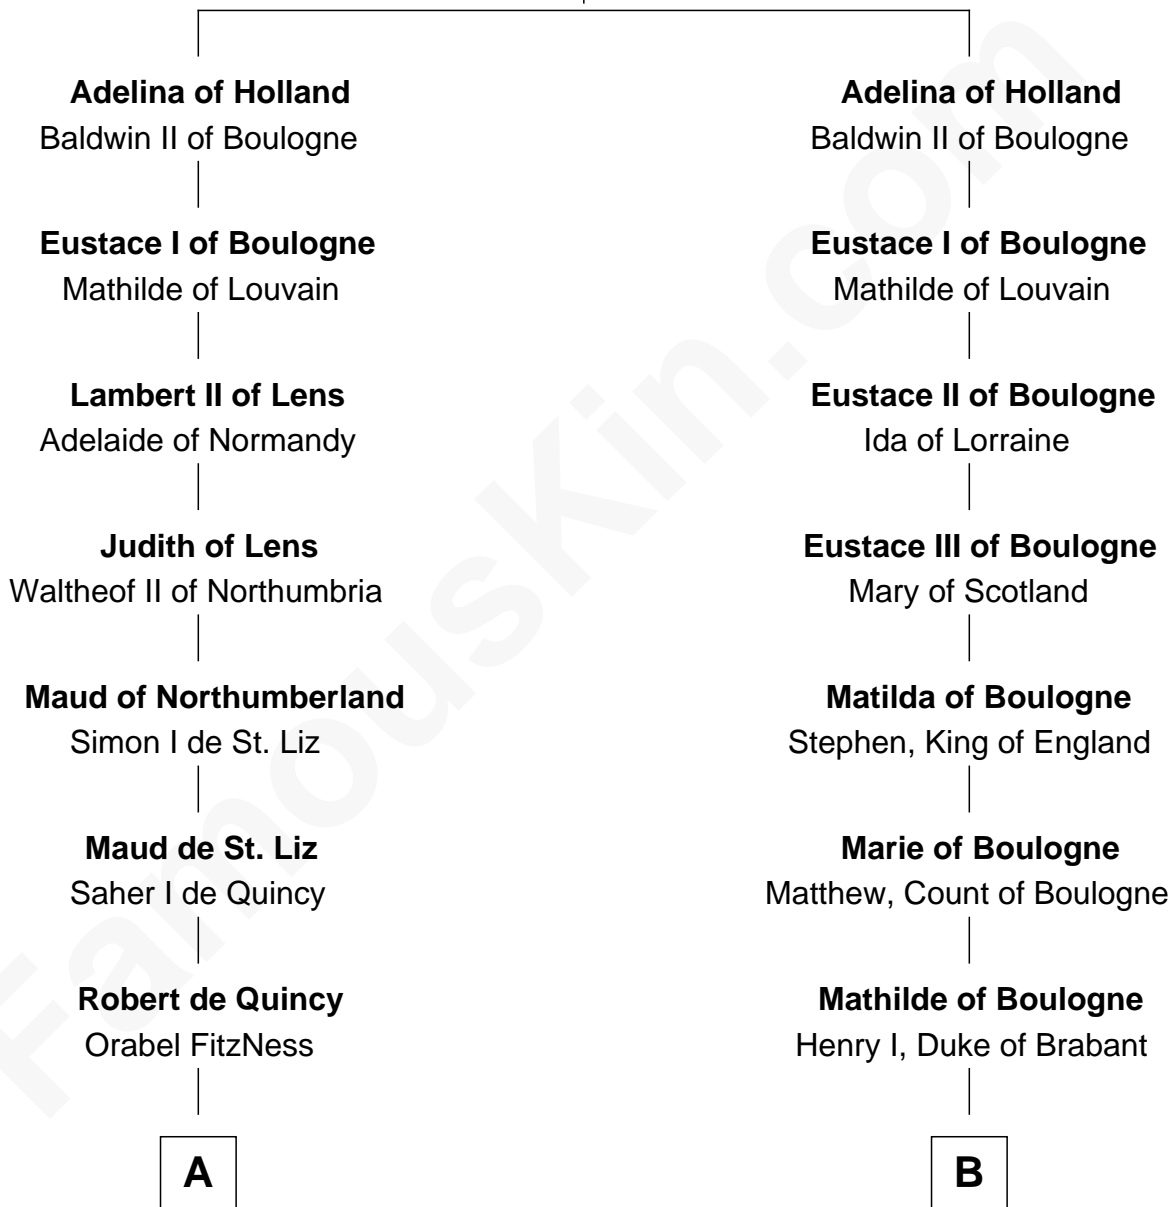

MAYFLOWER

FamousKin.com Relationship Chart of Richard More

(c1614 - c1696) Mayflower passenger 1620

18th cousin 3 times removed of

Queen Elizabeth I
Queen of England

Arnulf of Holland
Lutgardis of Luxemburg

C

Joan Wrottesley
Richard Cresset

Margaret Cresset
Thomas More

Jasper More
Elizabeth Smalley

Katherine More
Col. Samuel More

Richard More
Mayflower passenger 1620

D

Henry VIII, King of England
Anne Boleyn

Queen Elizabeth I
Queen of England

FamousKin.com