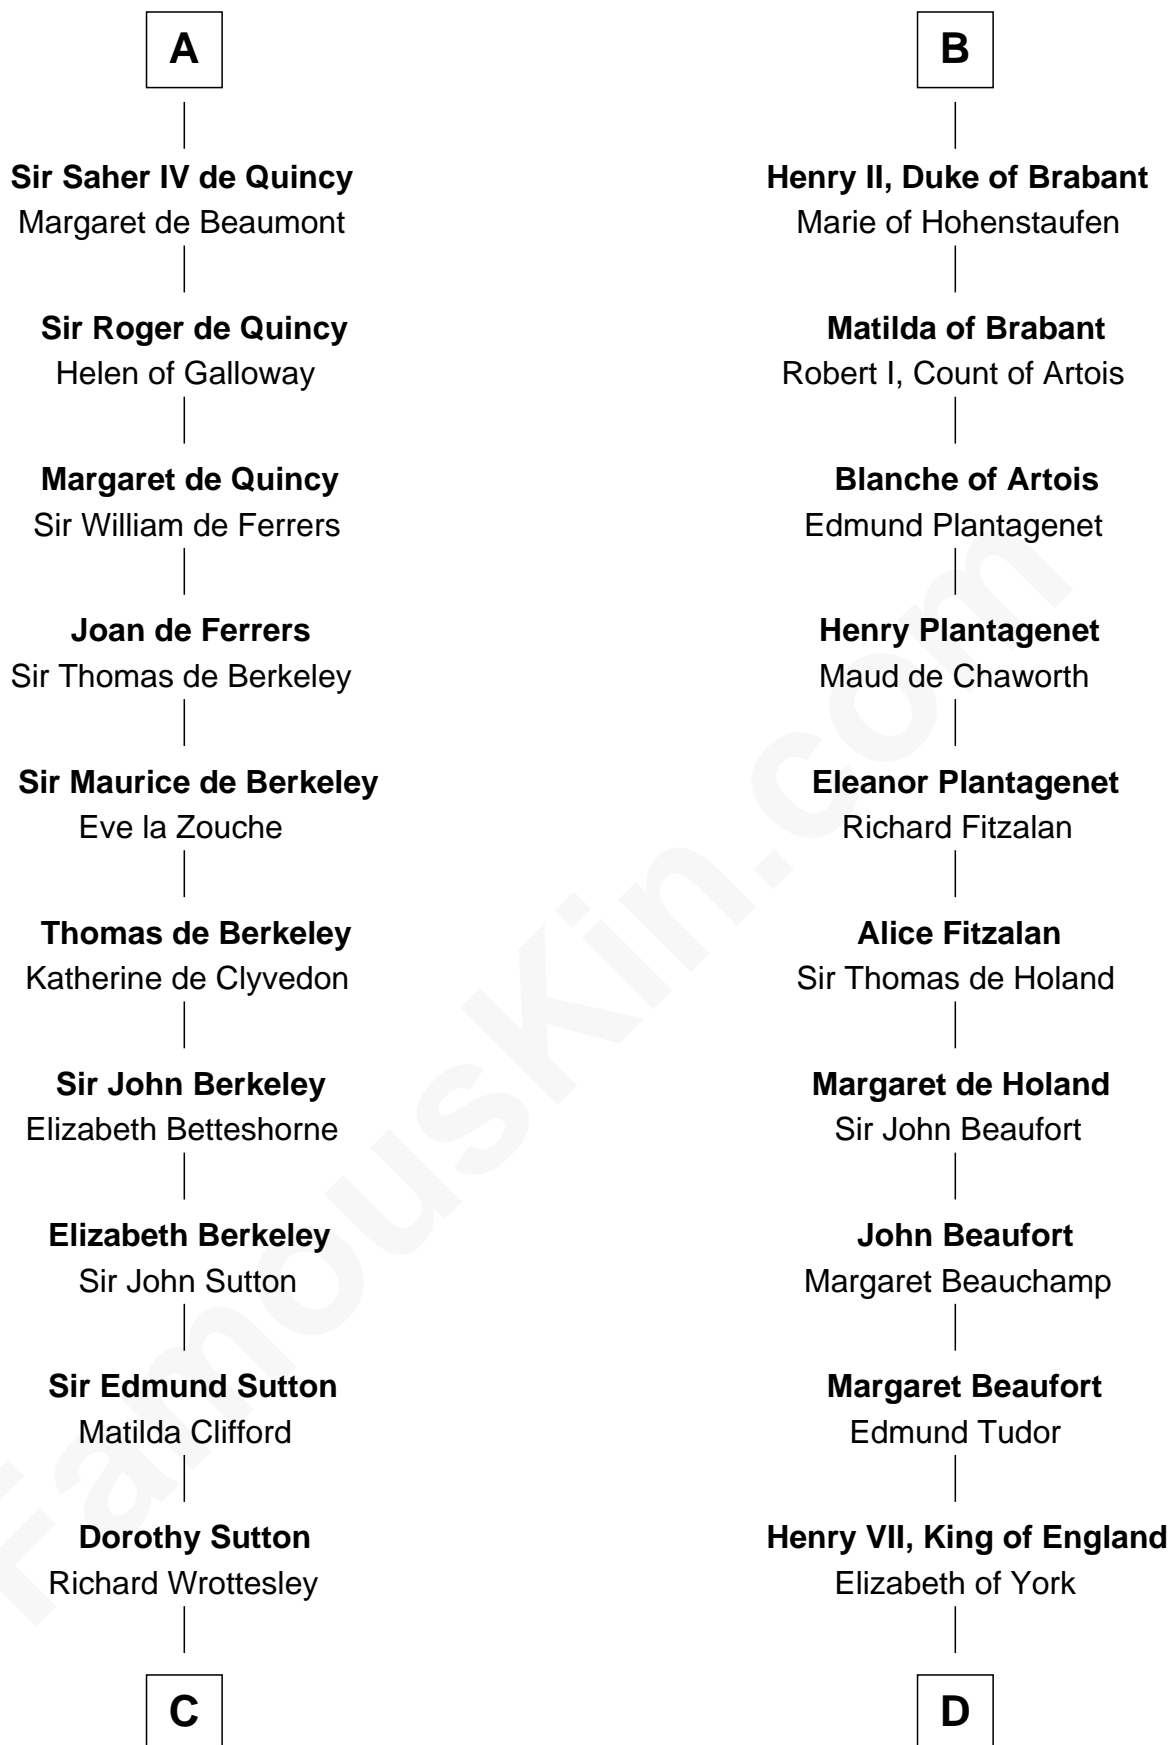

MAYFLOWER

FamousKin.com Relationship Chart of Richard More

(c1614 - c1696) Mayflower passenger 1620

18th cousin 3 times removed of

Queen Elizabeth I
Queen of England

Arnulf of Holland
Lutgardis of Luxemburg

C

Joan Wrottesley
Richard Cresset

Margaret Cresset
Thomas More

Jasper More
Elizabeth Smalley

Katherine More
Col. Samuel More

Richard More
Mayflower passenger 1620

D

Henry VIII, King of England
Anne Boleyn

Queen Elizabeth I
Queen of England

FamousKin.com