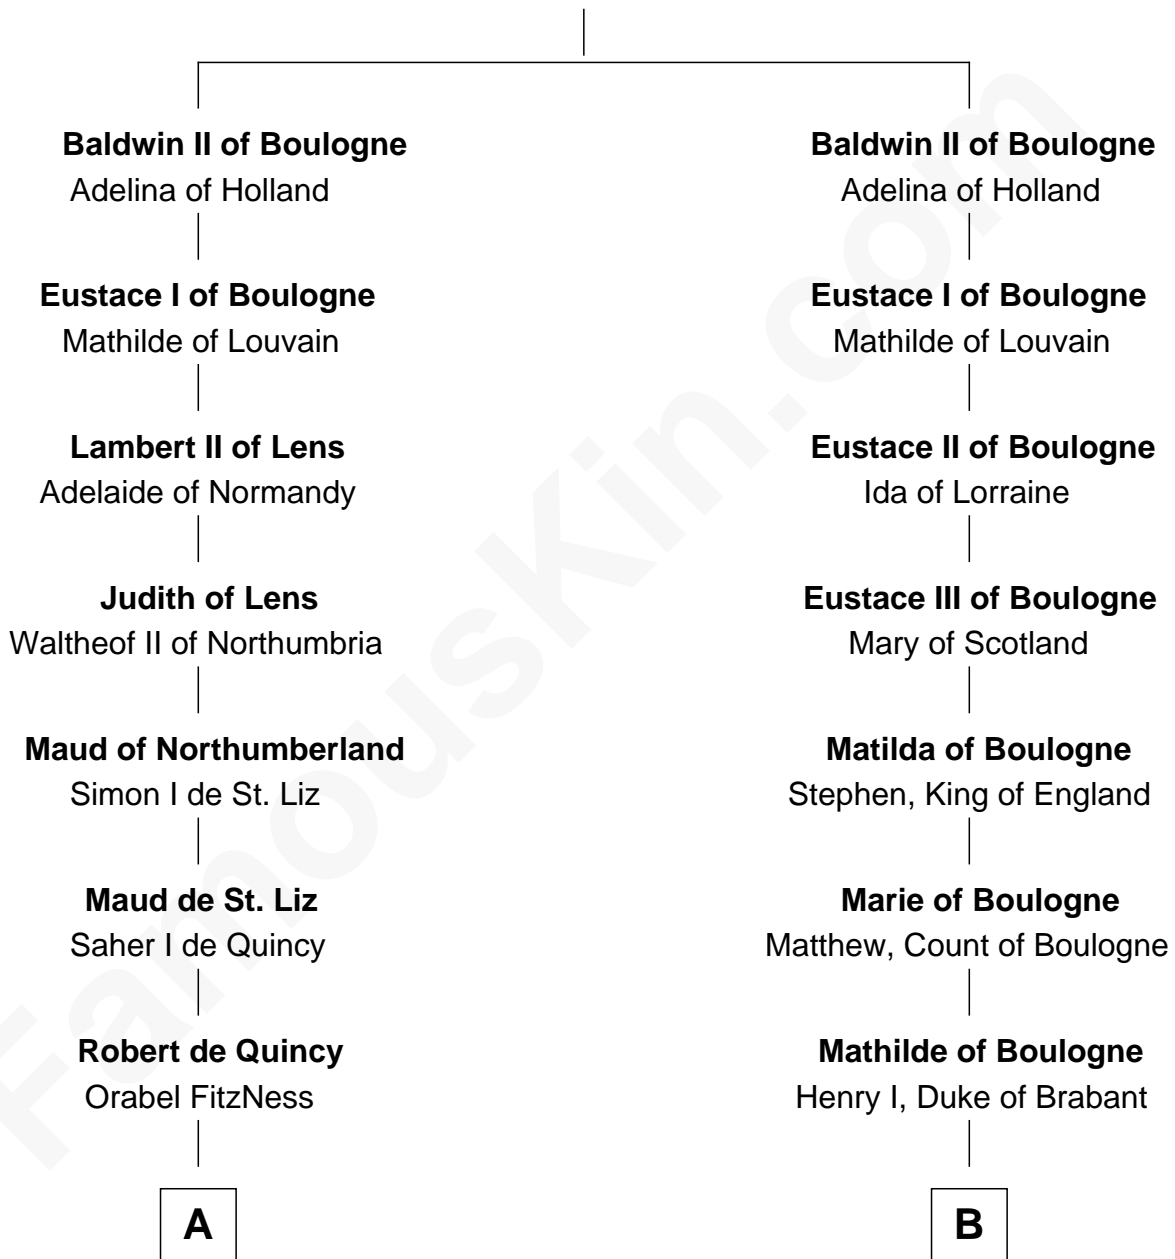

MAYFLOWER

FamousKin.com Relationship Chart of Richard More

(c1614 - c1696) Mayflower passenger 1620

18th cousin 3 times removed of

Queen Elizabeth I
Queen of England

Arnulf III of Boulogne

C

Joan Wrottesley
Richard Cresset

Margaret Cresset
Thomas More

Jasper More
Elizabeth Smalley

Katherine More
Col. Samuel More

Richard More
Mayflower passenger 1620

D

Henry VIII, King of England
Anne Boleyn

Queen Elizabeth I
Queen of England

FamousKin.com