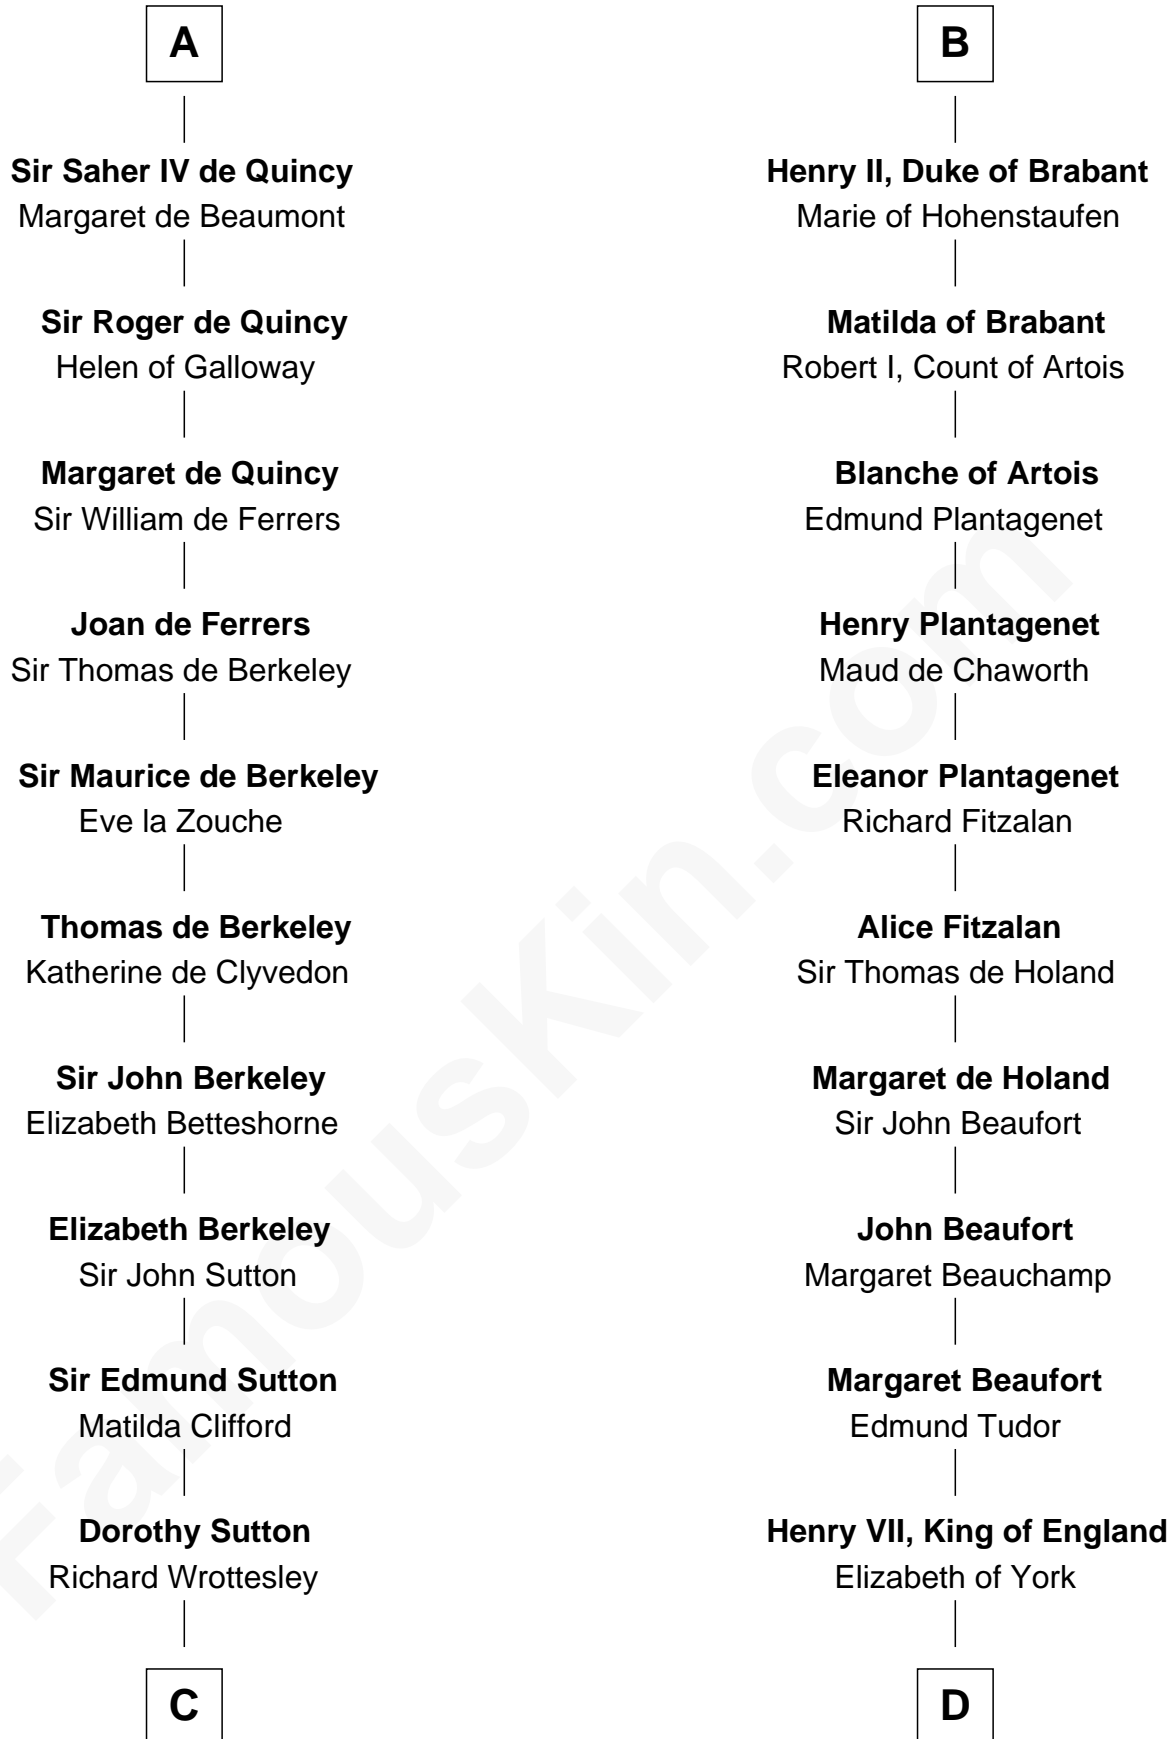

MAYFLOWER

FamousKin.com Relationship Chart of Richard More

(c1614 - c1696) Mayflower passenger 1620

18th cousin 3 times removed of

Queen Elizabeth I
Queen of England

Arnulf III of Boulogne

C

Joan Wrottesley
Richard Cresset

Margaret Cresset
Thomas More

Jasper More
Elizabeth Smalley

Katherine More
Col. Samuel More

Richard More
Mayflower passenger 1620

D

Henry VIII, King of England
Anne Boleyn

Queen Elizabeth I
Queen of England

FamousKin.com