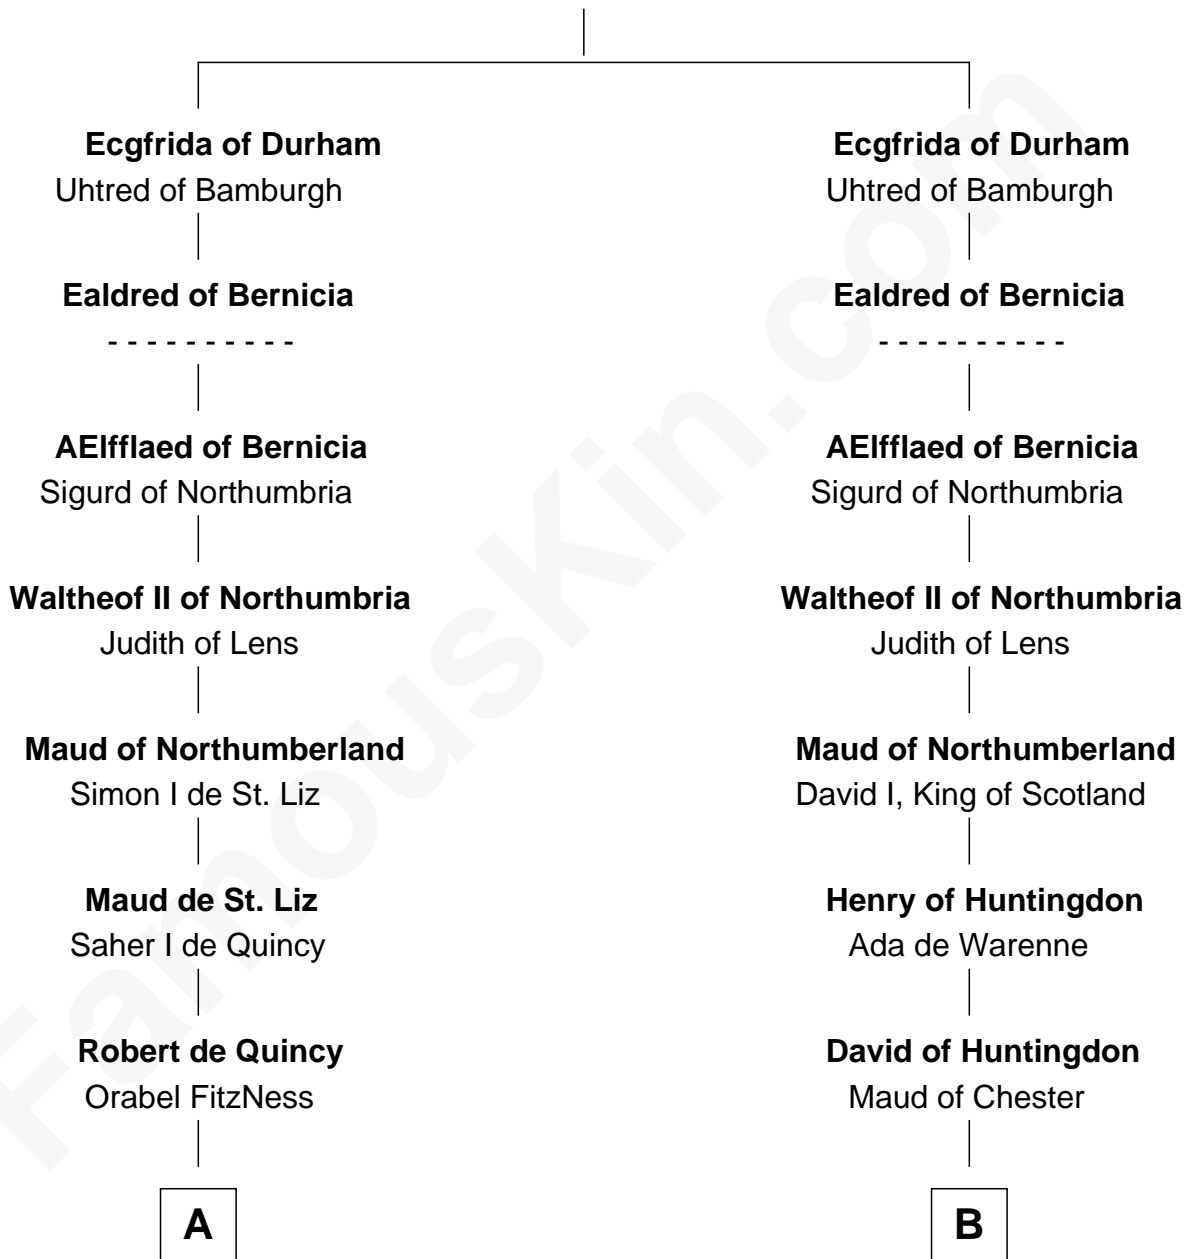

MAYFLOWER

FamousKin.com Relationship Chart of Richard More

(c1614 - c1696) Mayflower passenger 1620

18th cousin 3 times removed of

Queen Elizabeth I
Queen of England

Aldhun of Durham

C

Joan Wrottesley
Richard Cresset

Margaret Cresset
Thomas More

Jasper More
Elizabeth Smalley

Katherine More
Col. Samuel More

Richard More
Mayflower passenger 1620

D

Anne Boleyn
Henry VIII, King of England

Queen Elizabeth I
Queen of England

FamousKin.com