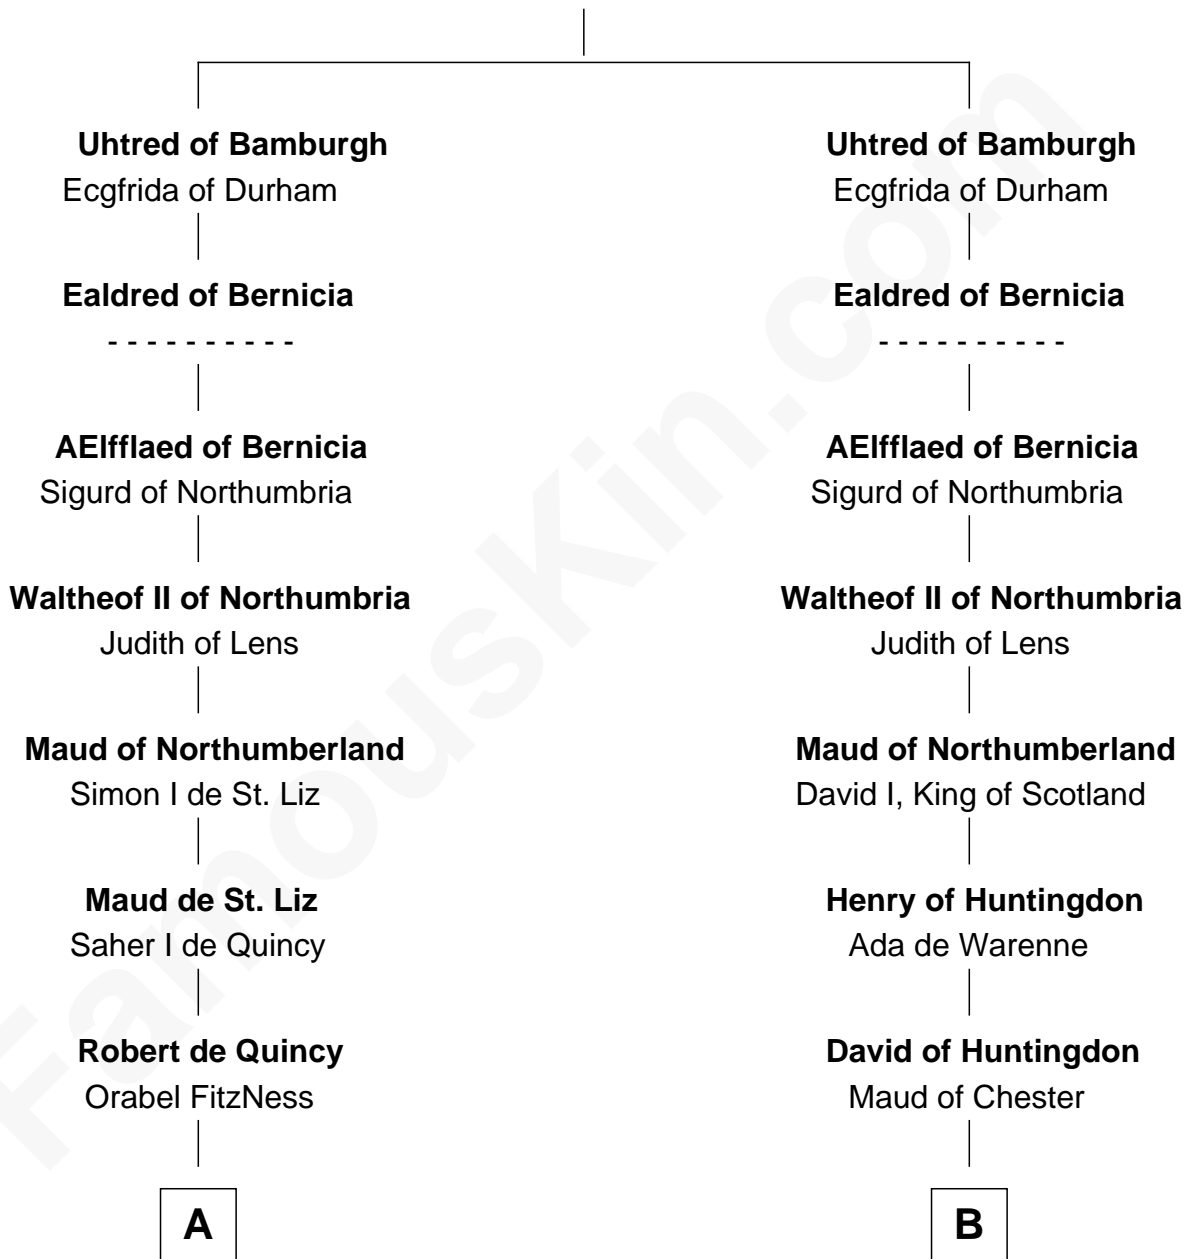

MAYFLOWER

FamousKin.com Relationship Chart of Richard More

(c1614 - c1696) Mayflower passenger 1620

18th cousin 3 times removed of

Queen Elizabeth I
Queen of England

Waltheof of Bamburgh

C

Joan Wrottesley
Richard Cresset

Margaret Cresset
Thomas More

Jasper More
Elizabeth Smalley

Katherine More
Col. Samuel More

Richard More
Mayflower passenger 1620

D

Anne Boleyn
Henry VIII, King of England

Queen Elizabeth I
Queen of England

FamousKin.com