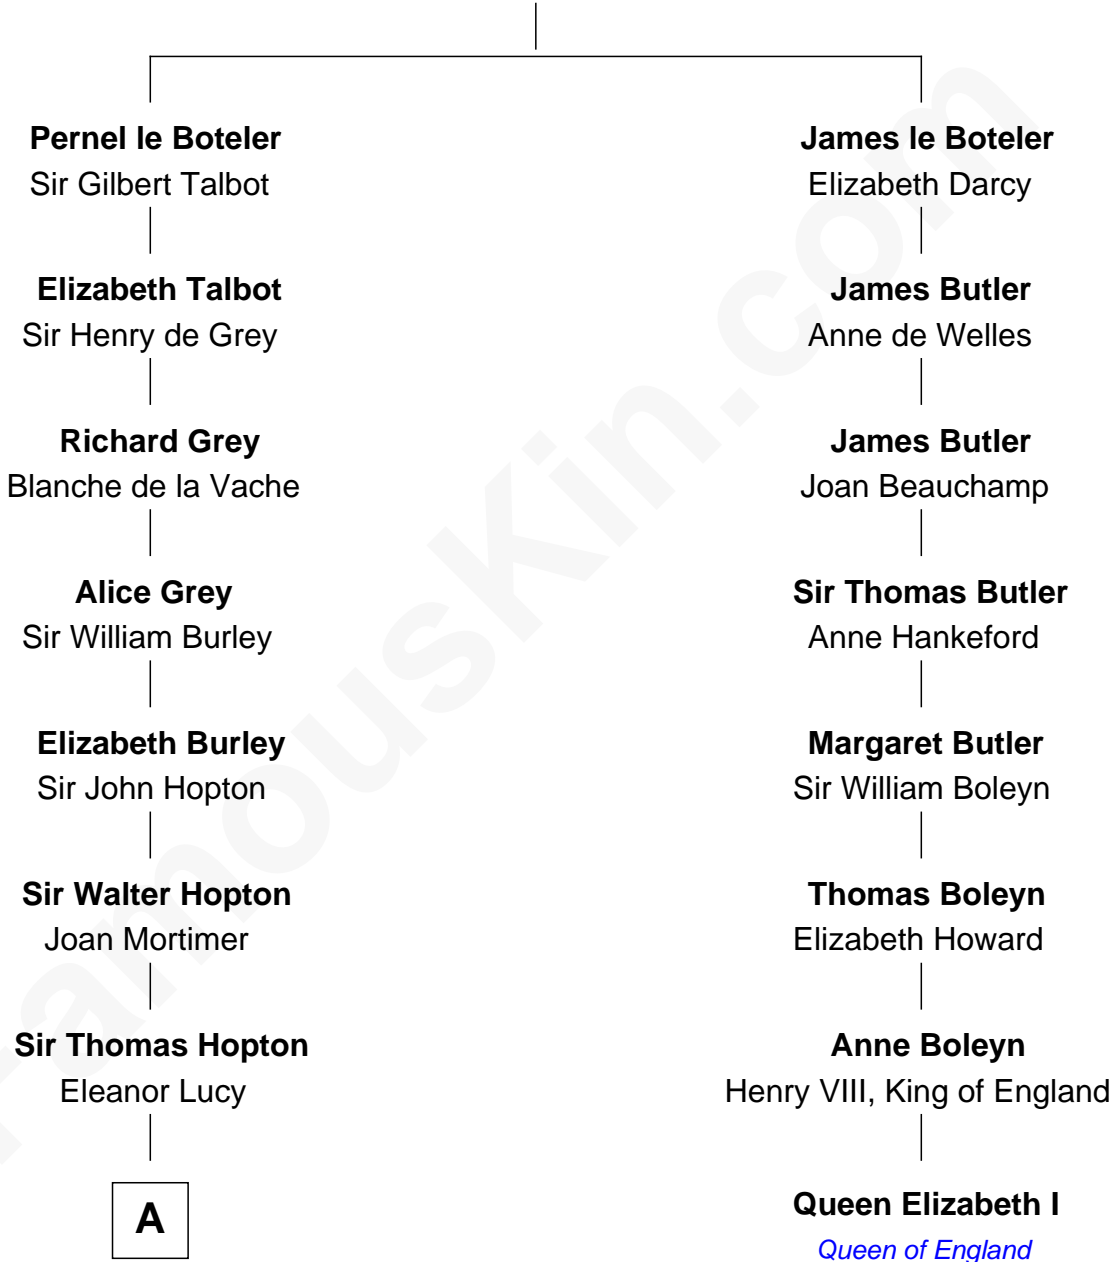

MAYFLOWER

FamousKin.com Relationship Chart of **Richard More**

(c1614 - c1696) Mayflower passenger 1620

7th cousin 6 times removed of

Queen Elizabeth I
Queen of England

Sir James le Boteler
Eleanor de Bohun

A

—
Elizabeth Hopton

Sir Roger Corbet

—
Jane Corbet

Thomas Cresset

—
Richard Cresset

Joan Wrottesley

—
Margaret Cresset

Thomas More

—
Jasper More

Elizabeth Smalley

—
Katherine More

Col. Samuel More

—
Richard More

Mayflower passenger 1620