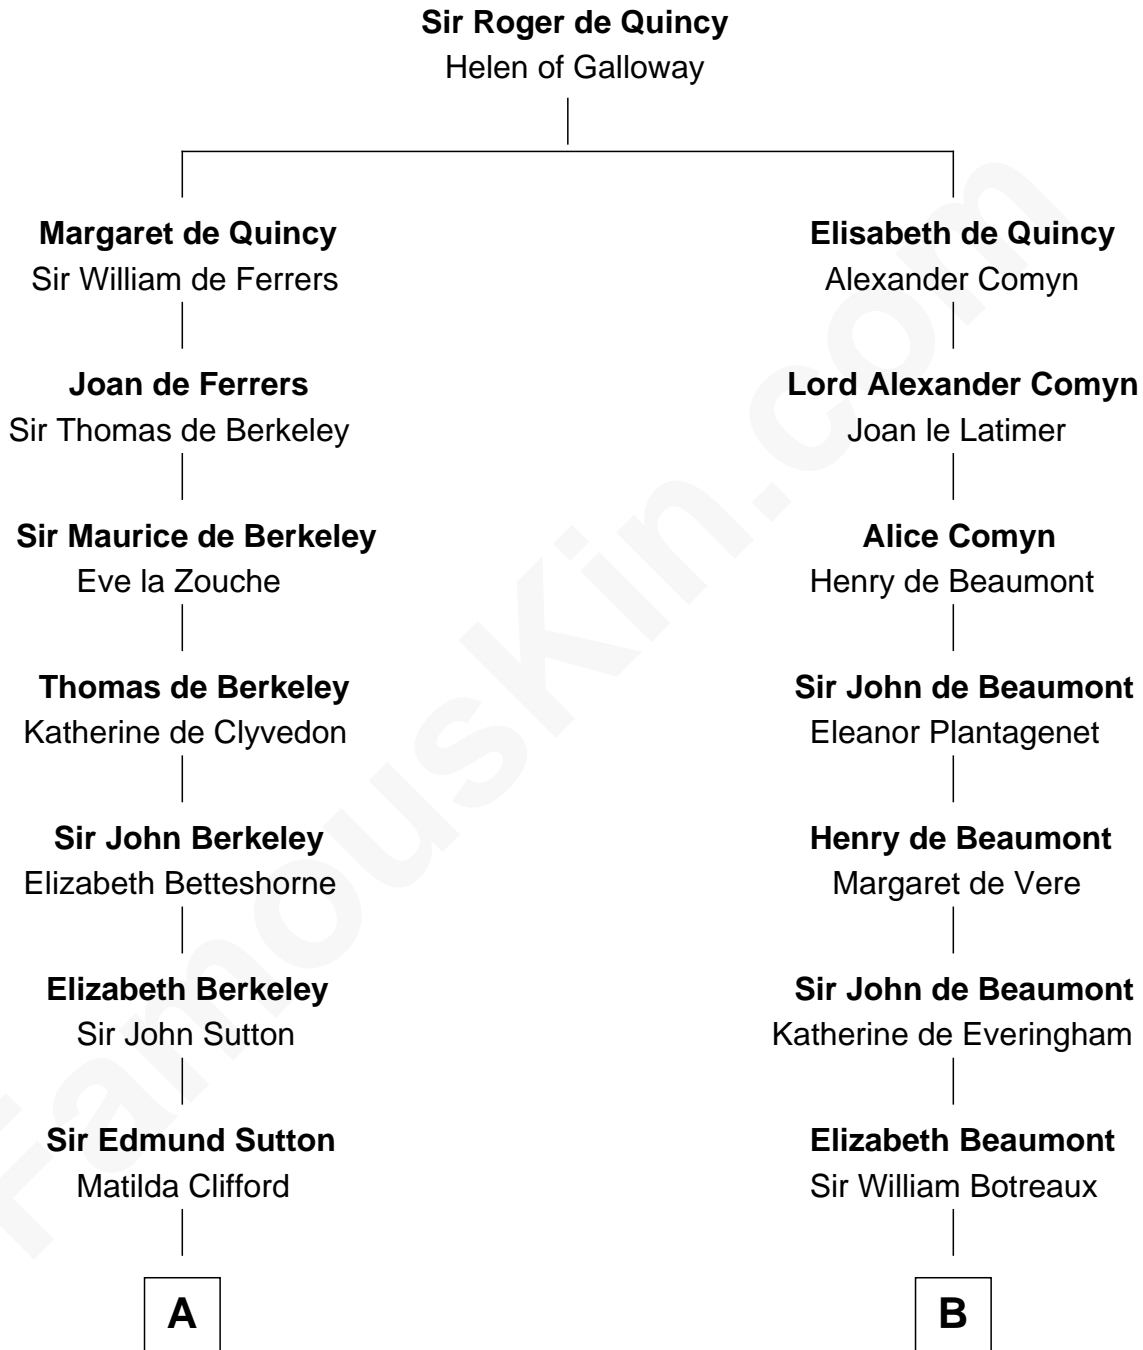

MAYFLOWER

FamousKin.com Relationship Chart of **Richard More**

(c1614 - c1696) Mayflower passenger 1620

12th cousin 9 times removed of

Sir Charles Tupper

6th Prime Minister of Canada

C

William Bassett

Abigail Bourne

Mary Bassett

Eliakim Tupper

Charles Tupper

Elizabeth West

Rev. Charles Tupper

Miriam Lockhart

Sir Charles Tupper

6th Prime Minister of Canada