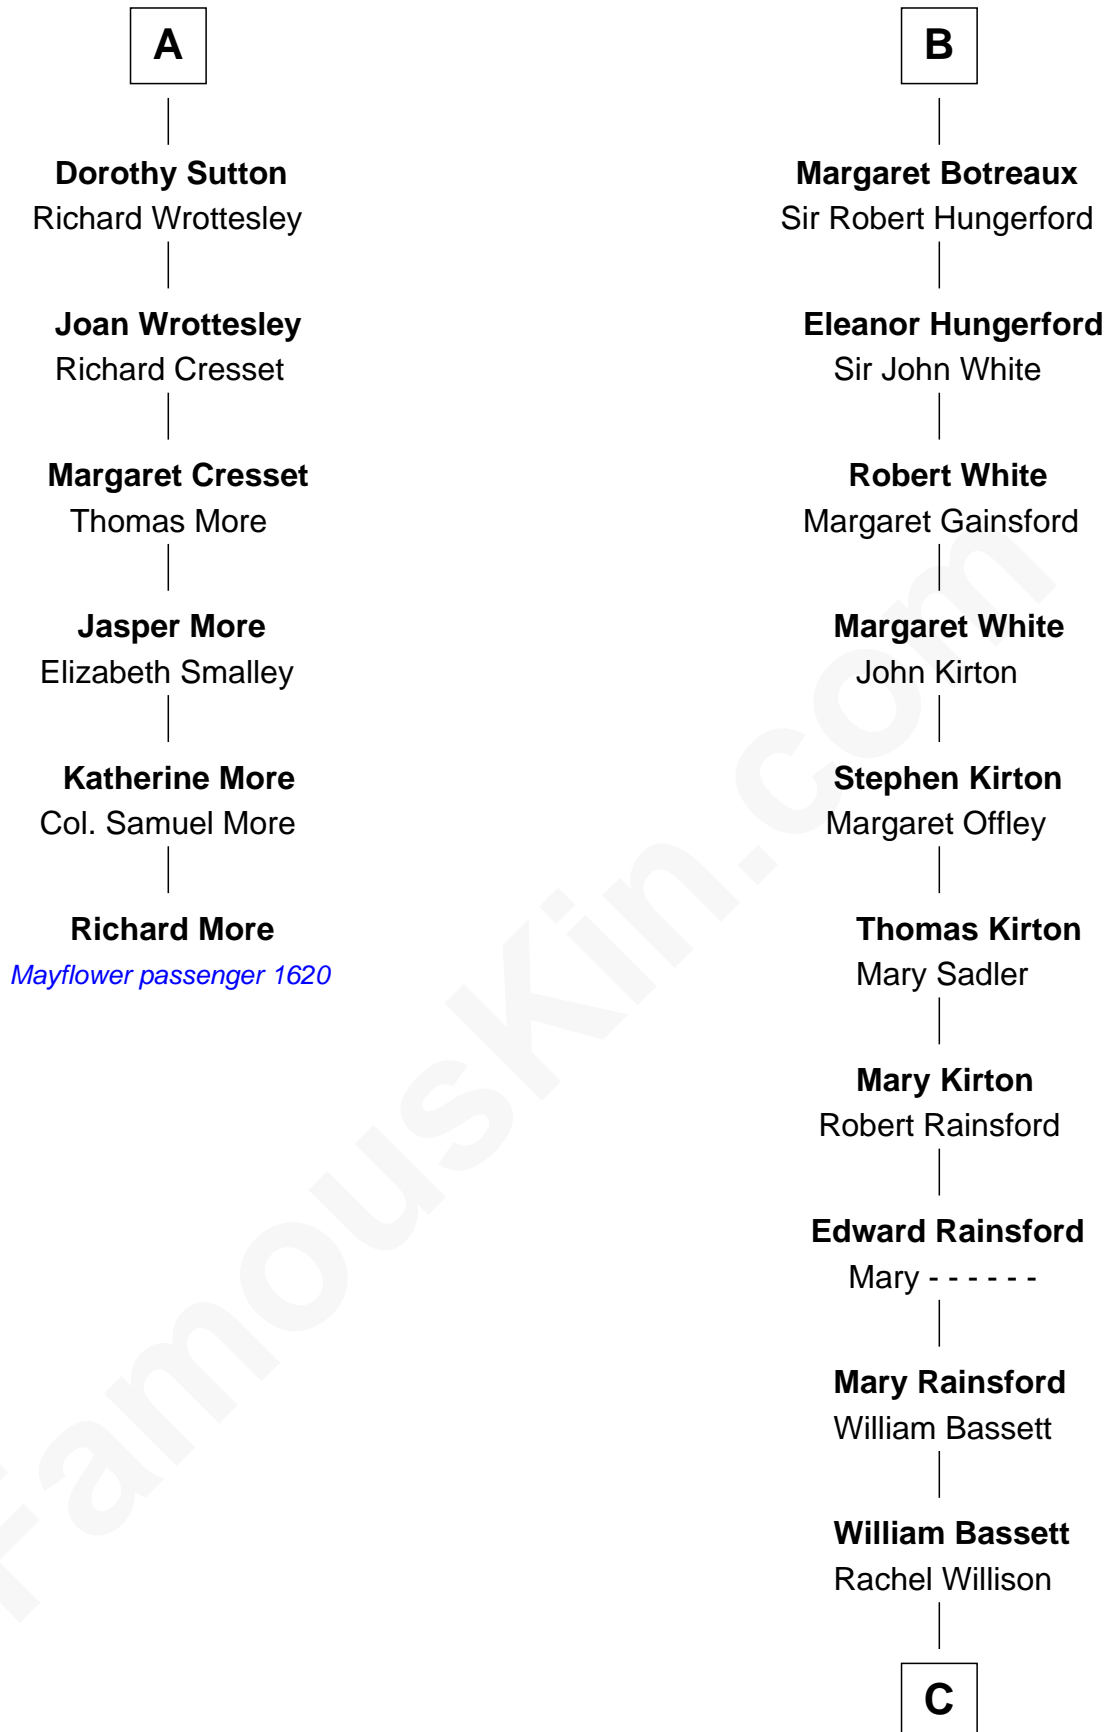

MAYFLOWER

FamousKin.com Relationship Chart of **Richard More**

(c1614 - c1696) Mayflower passenger 1620

12th cousin 9 times removed of

Sir Charles Tupper

6th Prime Minister of Canada

C

William Bassett

Abigail Bourne

Mary Bassett

Eliakim Tupper

Charles Tupper

Elizabeth West

Rev. Charles Tupper

Miriam Lockhart

Sir Charles Tupper