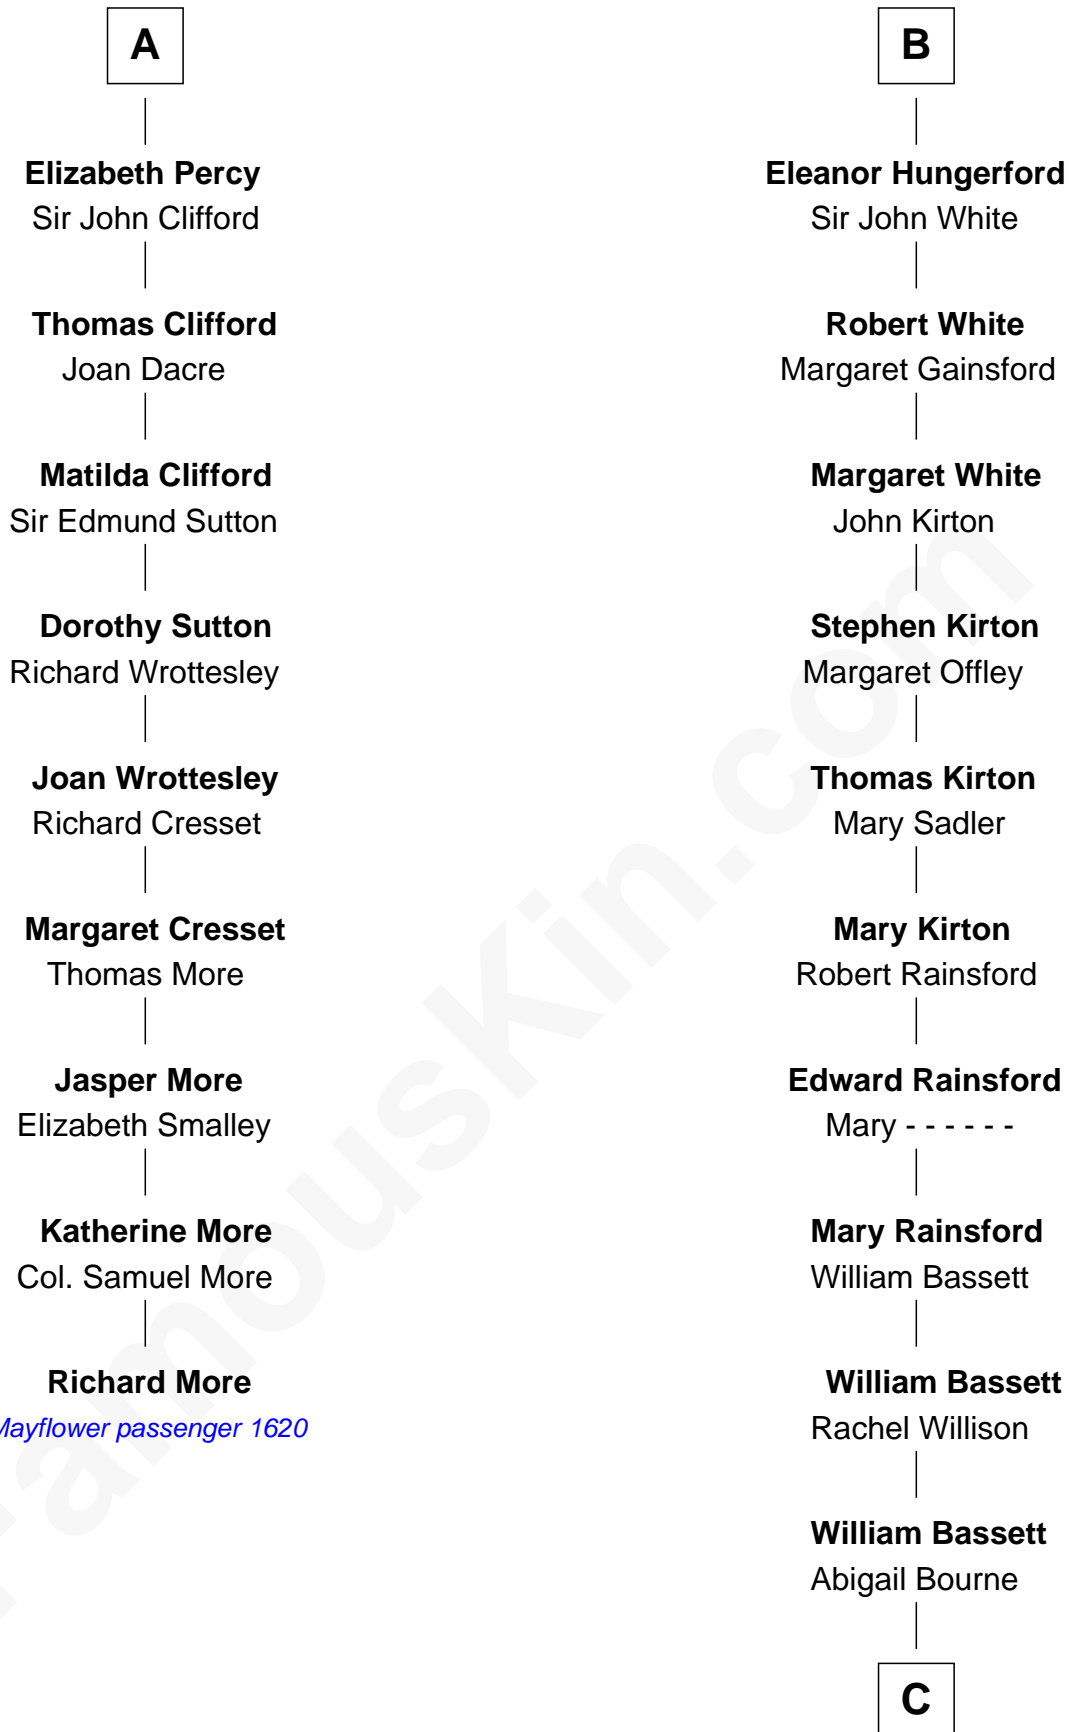

**MAYFLOWER**

# FamousKin.com Relationship Chart of **Richard More**

(c1614 - c1696) *Mayflower passenger 1620*

15th cousin 5 times removed of

**Sir Charles Tupper**

*6th Prime Minister of Canada*

**C**

|  
**Mary Bassett**  
Eliakim Tupper