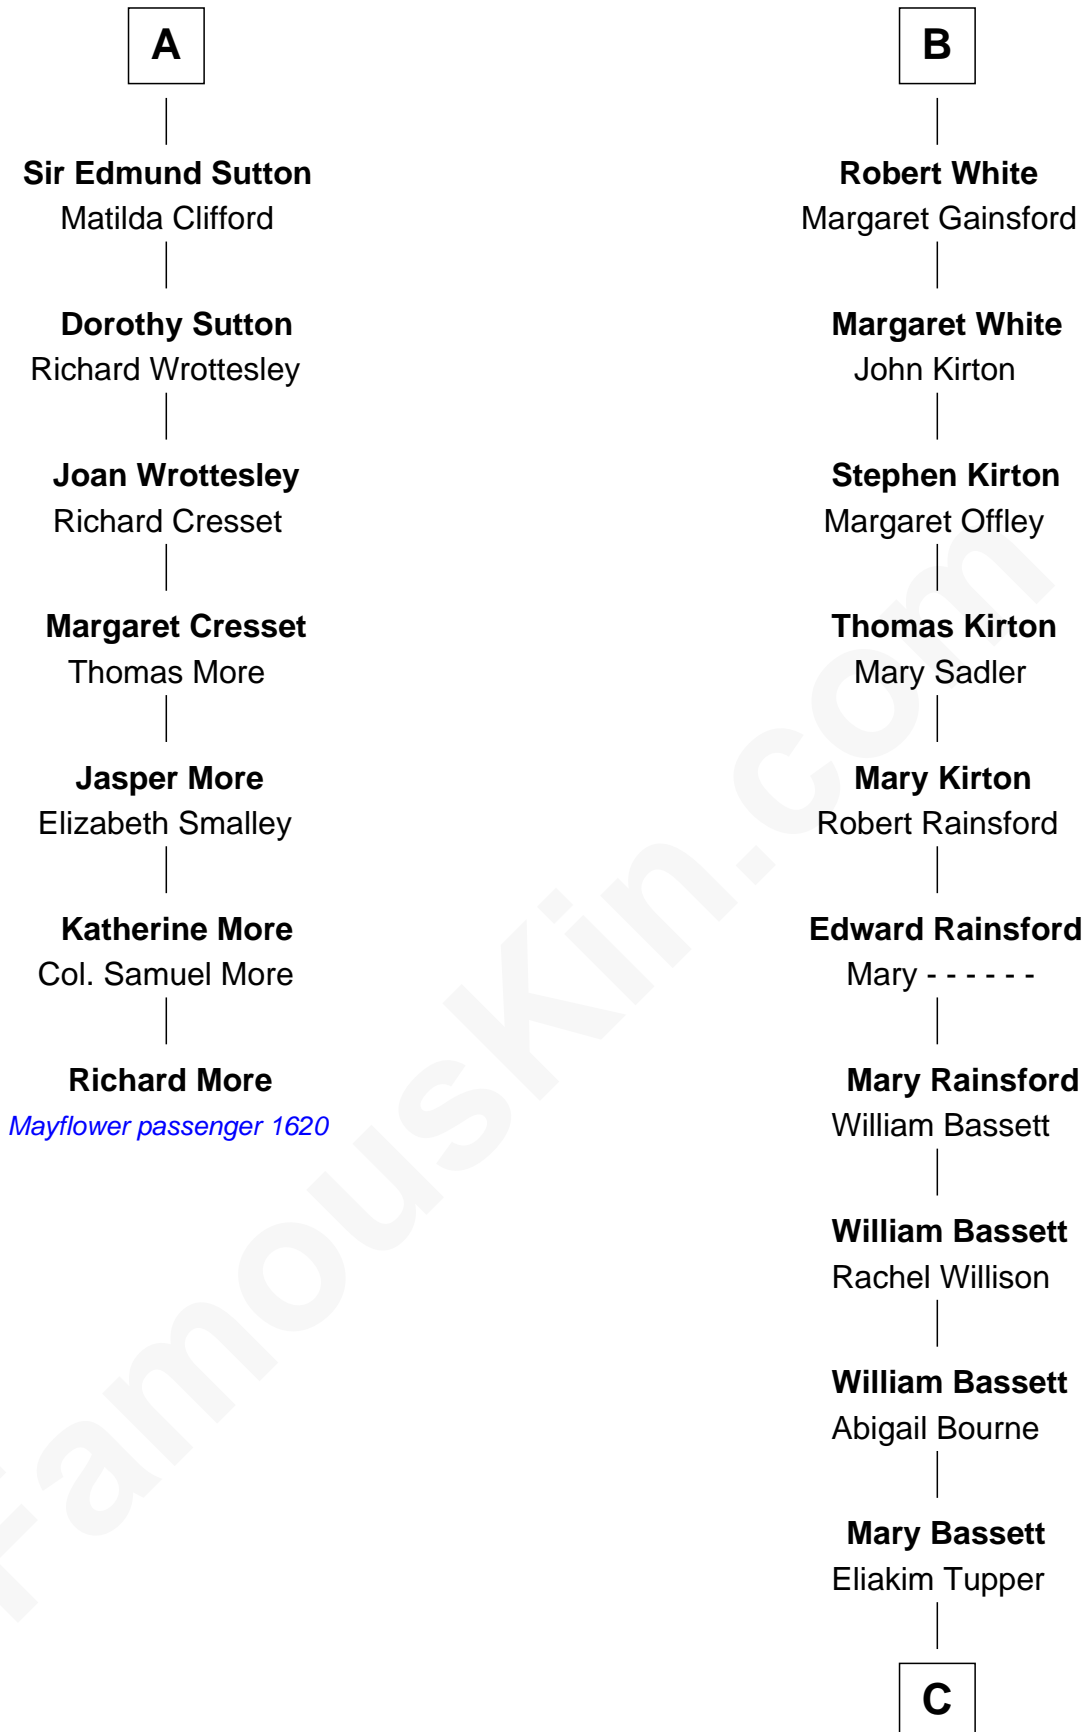

MAYFLOWER

FamousKin.com Relationship Chart of Richard More

(c1614 - c1696) Mayflower passenger 1620

13th cousin 6 times removed of

Sir Charles Tupper

6th Prime Minister of Canada

Sir Hugh le Despencer

Aveline Basset

Sir Walter Hungerford

Sir Robert Hungerford

Margaret Botreaux

Eleanor Hungerford

Sir John White

B

C

Charles Tupper