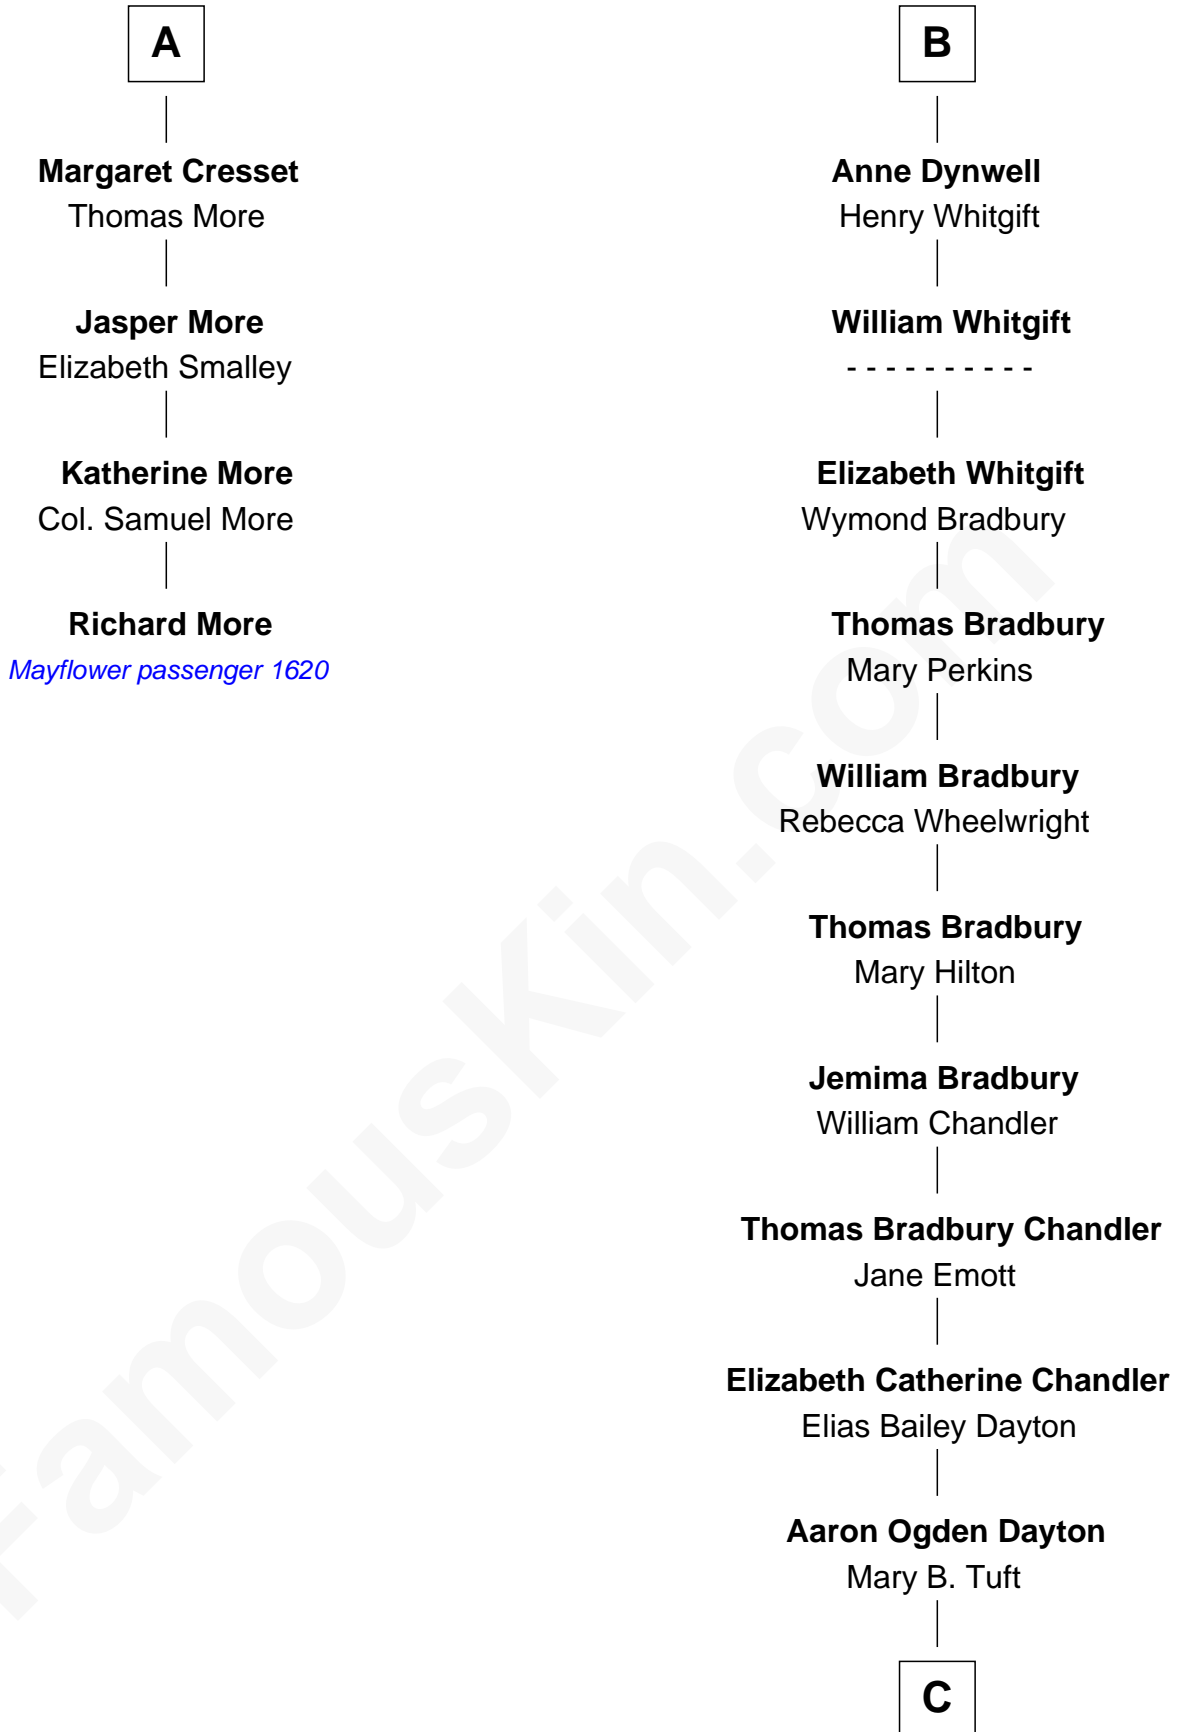

# FamousKin.com Relationship Chart of

**Richard More**

(c1614 - c1696) *Mayflower* passenger 1620

10th cousin 11 times removed of

**Christopher Reeve**

*Movie Actor*

**Sir Thomas de Beauchamp**

Katherine de Mortimer

Sir Roger de Clifford

**Katherine de Clifford**

Sir Ralph de Greystoke

**Maud de Greystoke**

Eudo de Welles

**Sir Lionel de Welles**

Joan de Waterton

**Margaret de Welles**

Sir Thomas Dymoke

**Jane Dymoke**

John Fulnetby

**Katherine Fulnetby**

William Dynwell

**B**

C

**Katherine Irving Dayton**