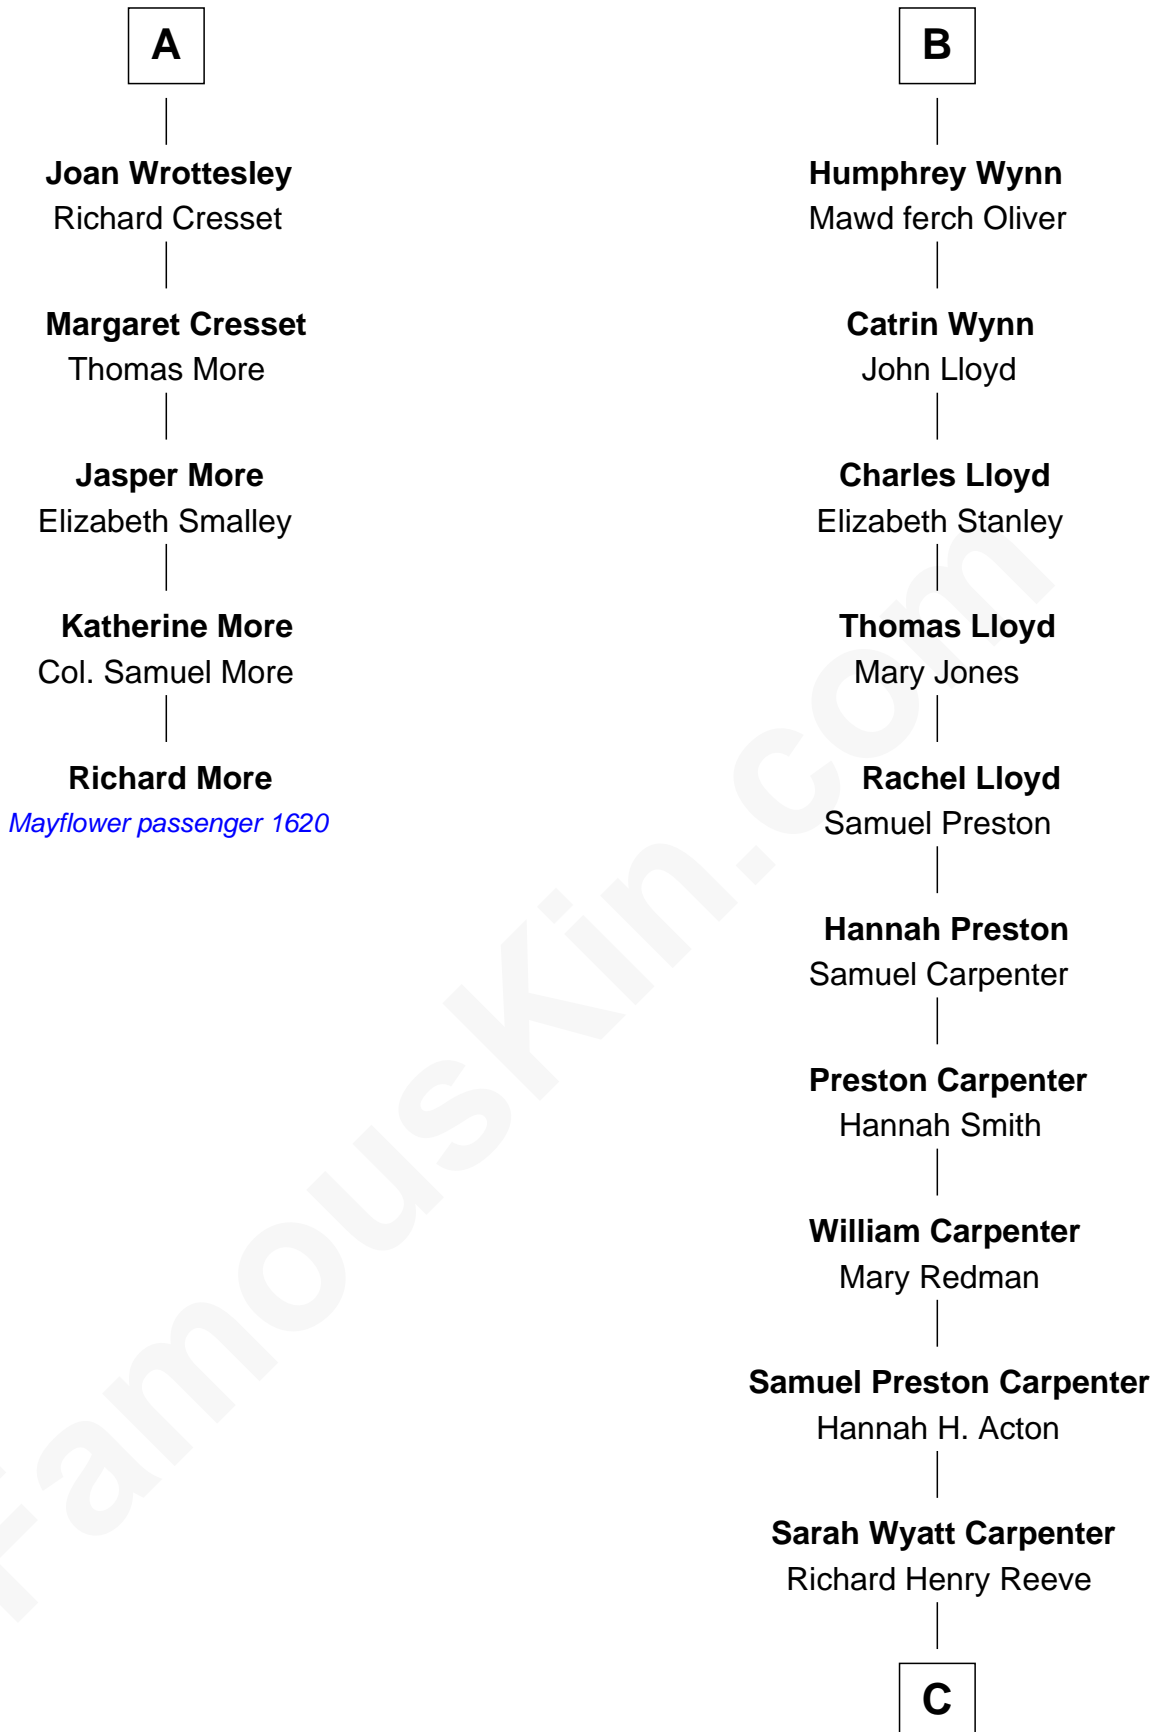

MAYFLOWER

FamousKin.com Relationship Chart of **Richard More**

(c1614 - c1696) *Mayflower* passenger 1620

11th cousin 9 times removed of

Christopher Reeve
Movie Actor

Edward III, King of England
Philippa of Hainault

C

Augustus Henry Reeve
Margaretta Willis Baldwin

Richard Henry Reeve
Anne Conrad D'Olier

Franklin D'Olier Reeve
Barbara Pitney Lamb

Christopher Reeve
Movie Actor