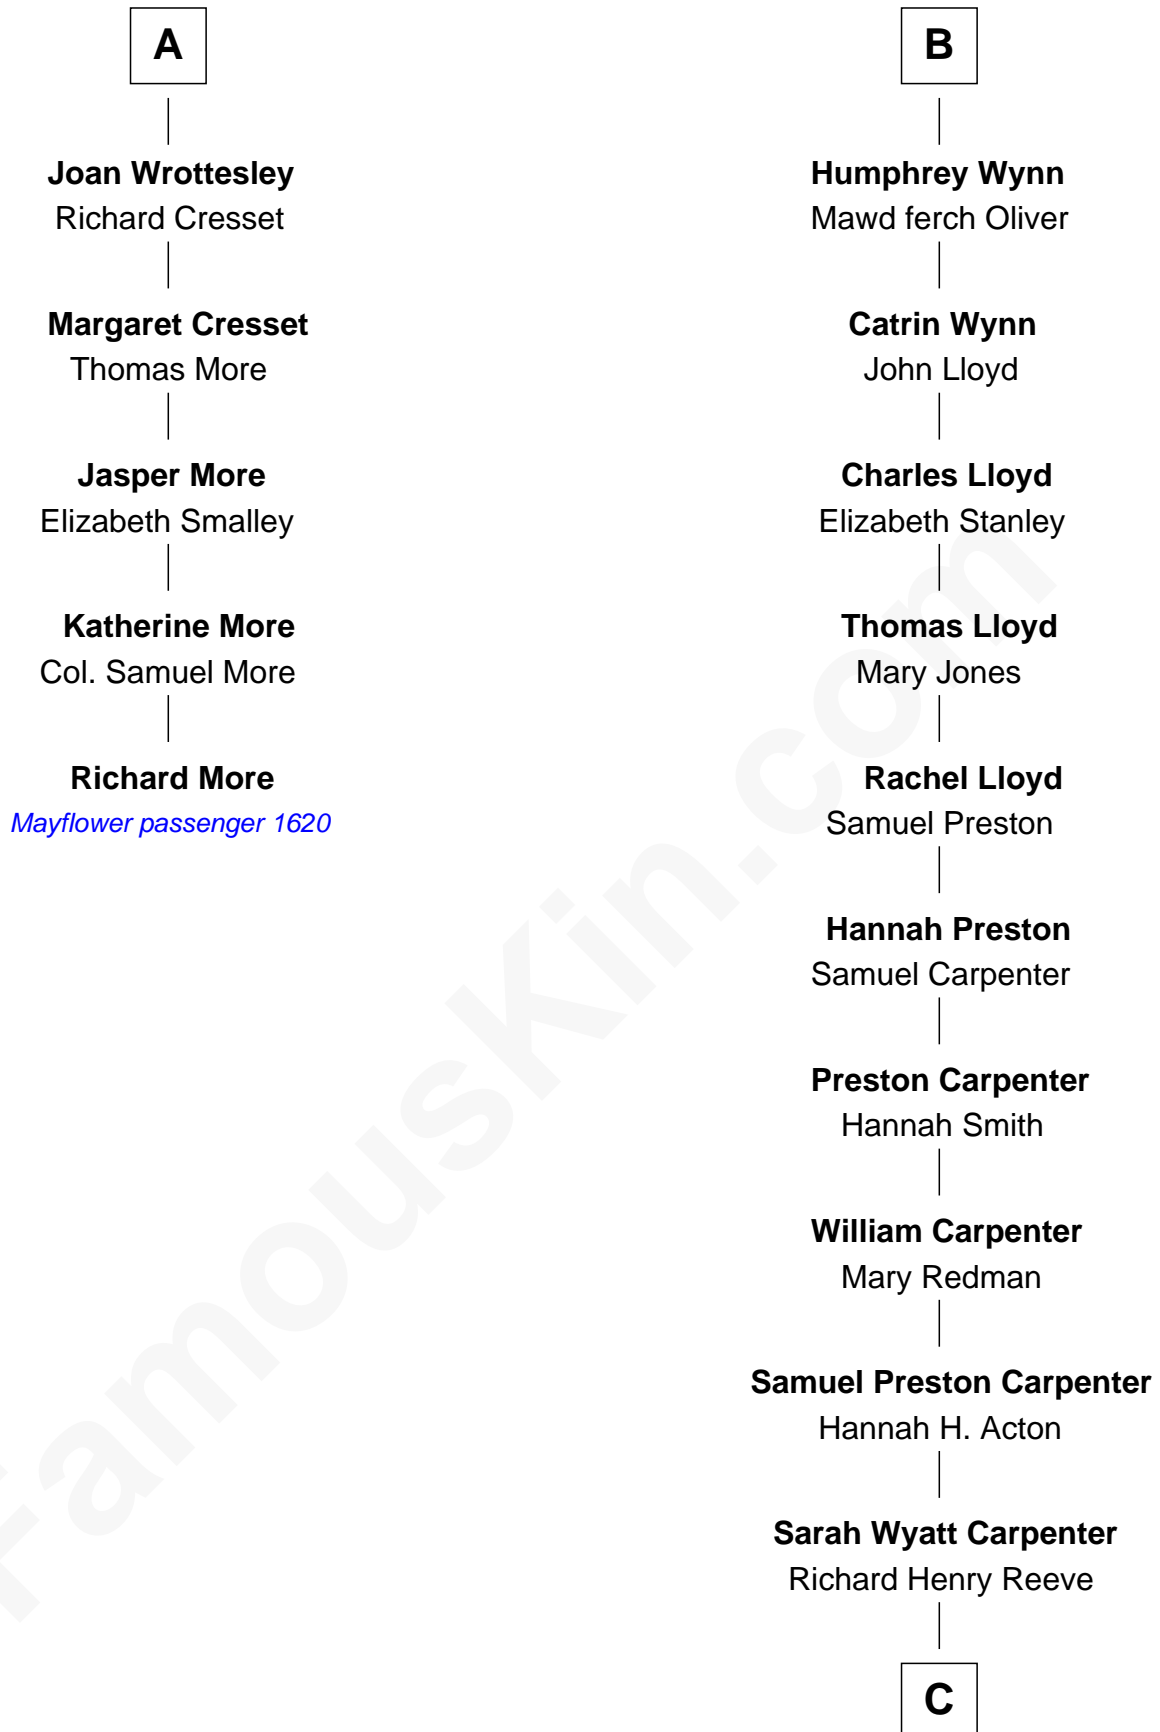

MAYFLOWER

FamousKin.com Relationship Chart of **Richard More**

(c1614 - c1696) Mayflower passenger 1620

11th cousin 9 times removed of

Christopher Reeve
Movie Actor

C

Augustus Henry Reeve
Margaretta Willis Baldwin

Richard Henry Reeve
Anne Conrad D'Olier

Franklin D'Olier Reeve
Barbara Pitney Lamb

Christopher Reeve
Movie Actor

FamousKin.com