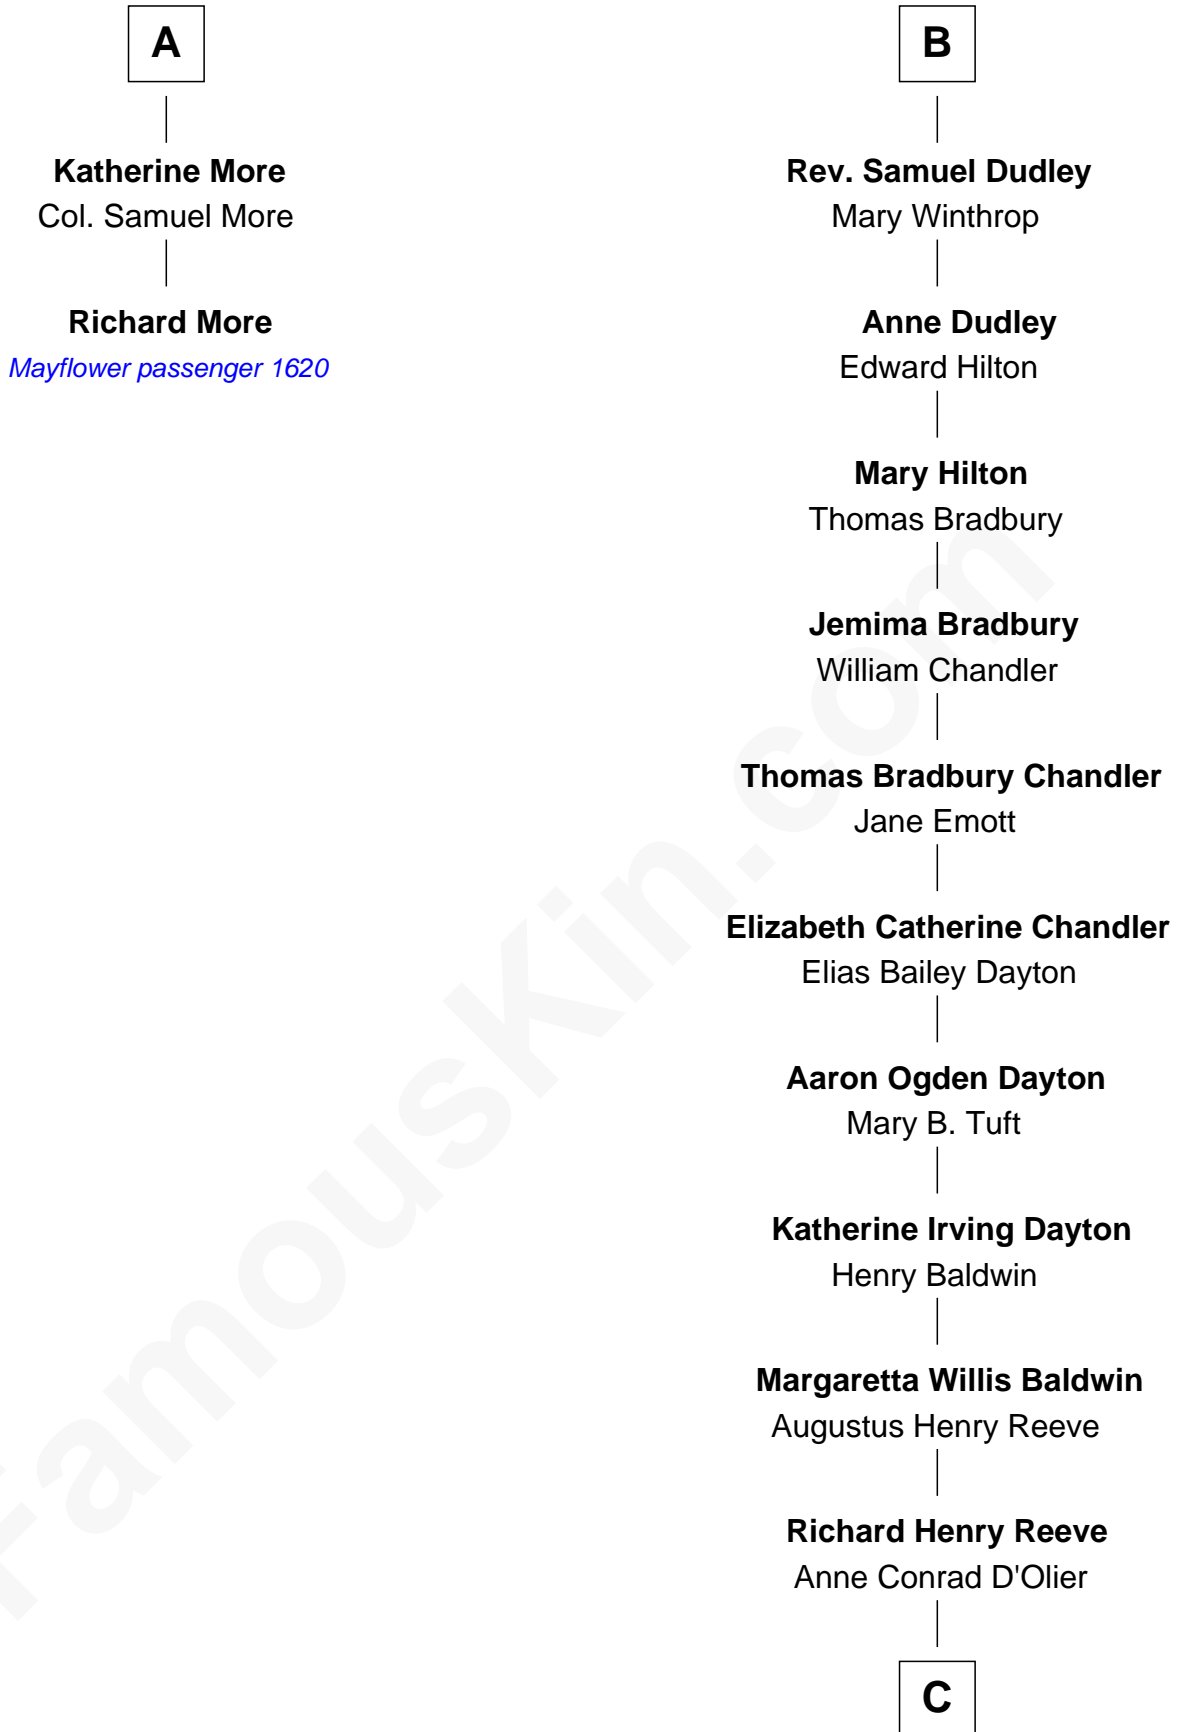

MAYFLOWER

FamousKin.com Relationship Chart of

Richard More

(c1614 - c1696) Mayflower passenger 1620

8th cousin 10 times removed of

Christopher Reeve

Movie Actor

C

Franklin D'Olier Reeve

Barbara Pitney Lamb

Christopher Reeve

Movie Actor

FamousKin.com