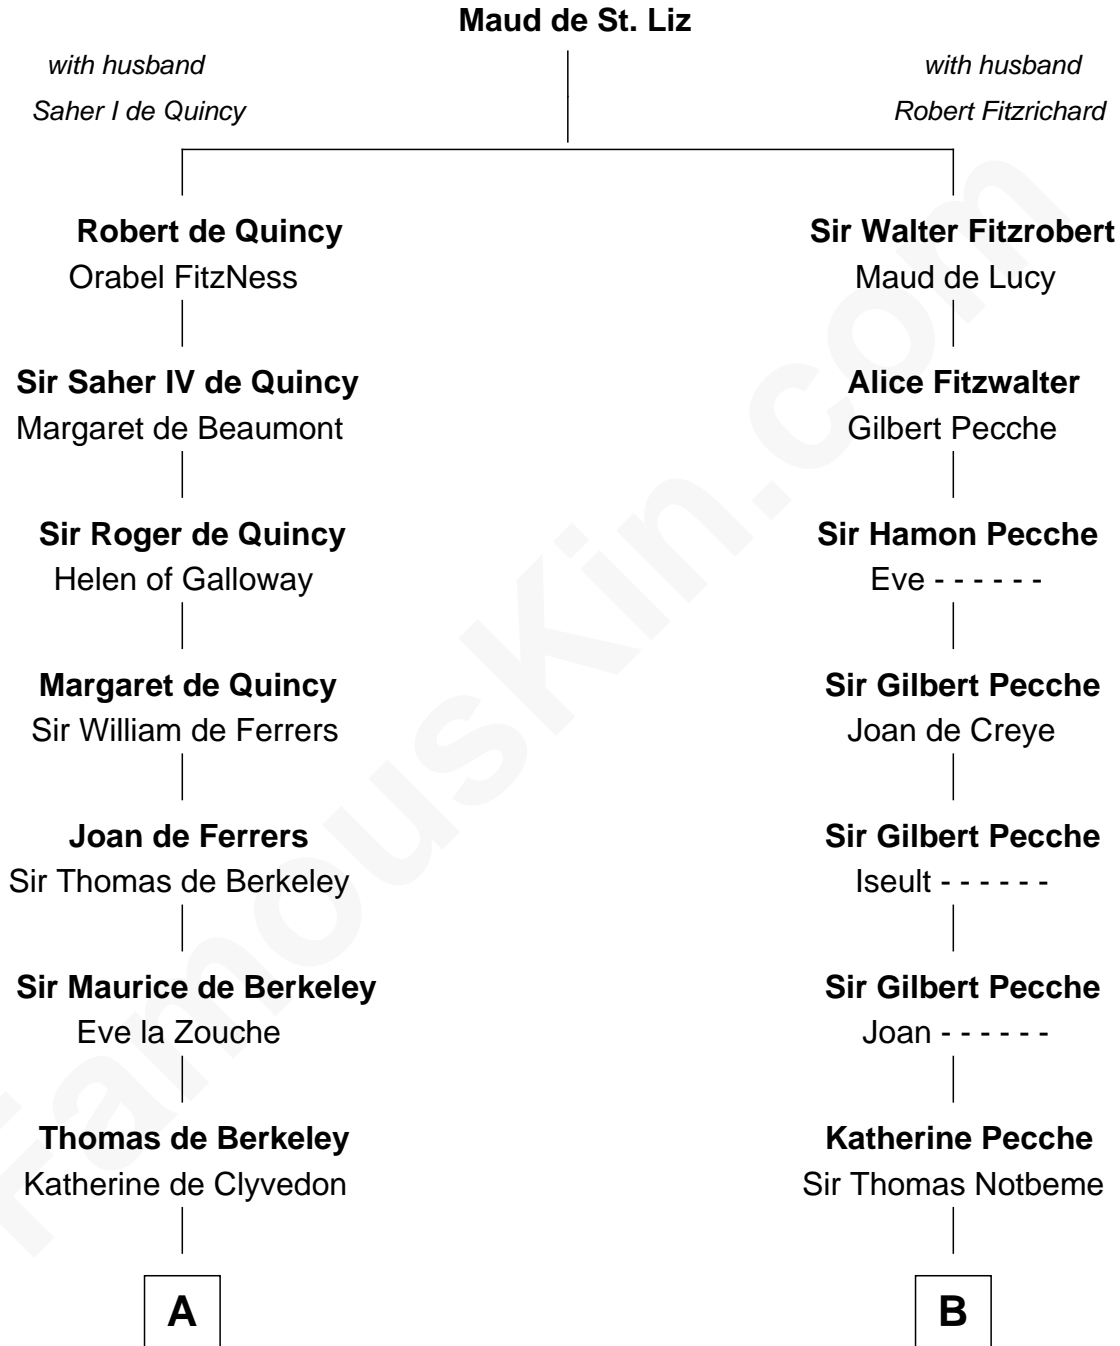

MAYFLOWER

FamousKin.com Relationship Chart of Richard More

(c1614 - c1696) Mayflower passenger 1620

15th cousin 6 times removed of

Nathaniel Hawthorne
Author of *The Scarlet Letter*

C

—
Mary Giddings
Thomas Manning

—
John Manning
Ruth Potter

—
Richard Manning
Miriam Lord

—
Elizabeth Clarke Manning
Nathaniel Hathorne

—
Nathaniel Hawthorne
Author of The Scarlet Letter