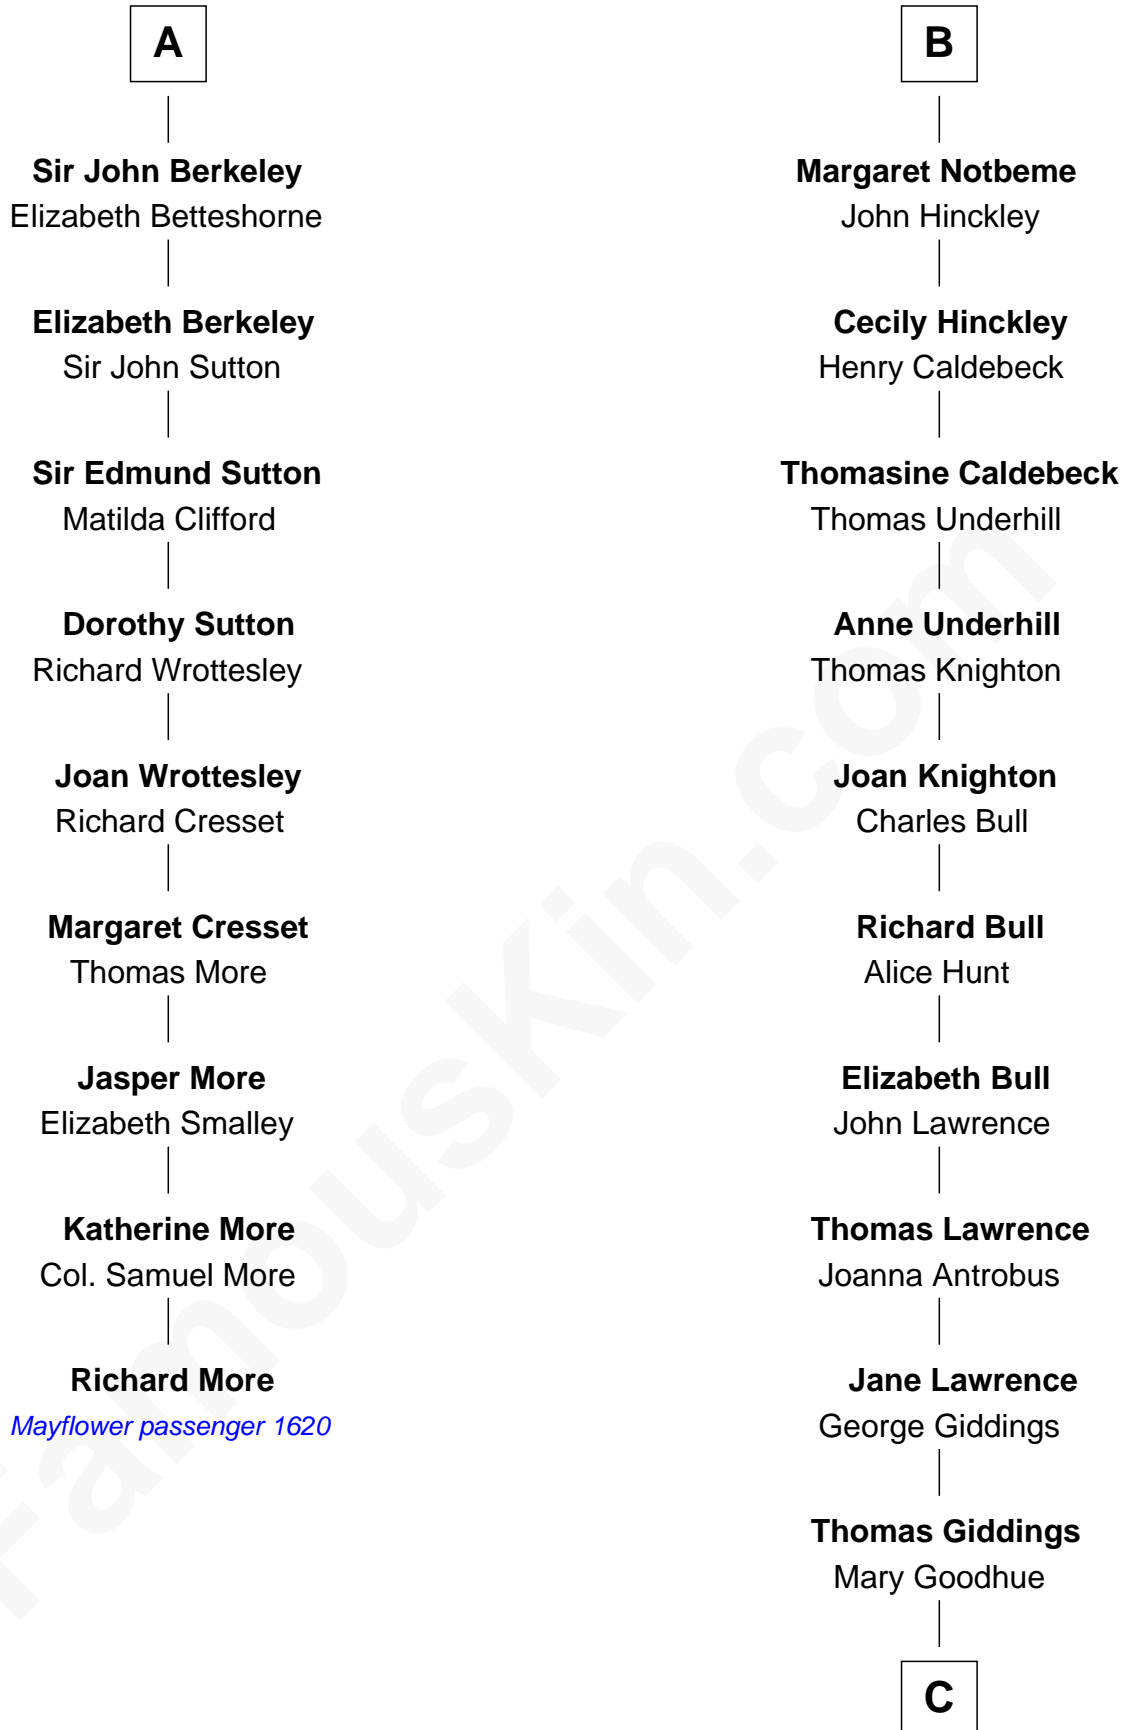

MAYFLOWER

FamousKin.com Relationship Chart of Richard More

(c1614 - c1696) Mayflower passenger 1620

15th cousin 6 times removed of

Nathaniel Hawthorne
Author of *The Scarlet Letter*

C

—
Mary Giddings
Thomas Manning

—
John Manning
Ruth Potter

—
Richard Manning
Miriam Lord

—
Elizabeth Clarke Manning
Nathaniel Hathorne

—
Nathaniel Hawthorne
Author of The Scarlet Letter