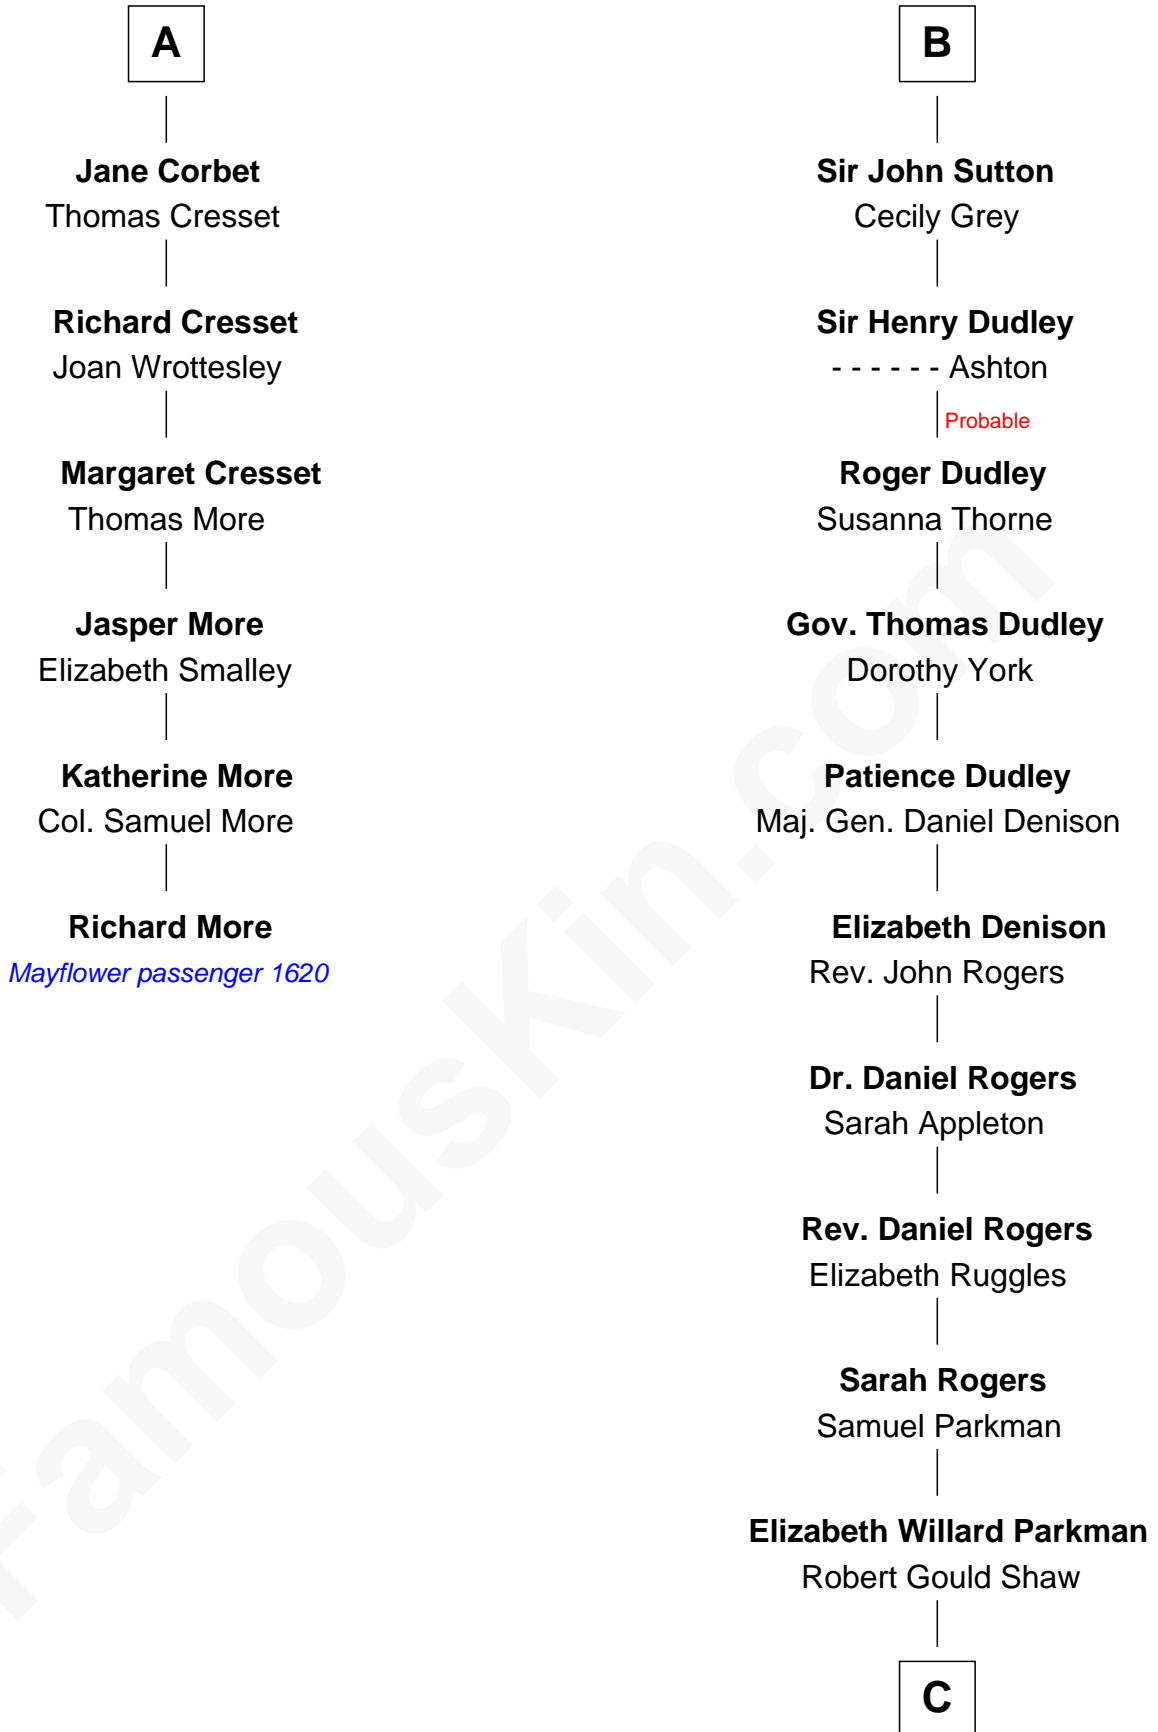

**MAYFLOWER**

# FamousKin.com Relationship Chart of Richard More

(c1614 - c1696) Mayflower passenger 1620

12th cousin 6 times removed of

## Colonel Robert Gould Shaw

U.S. Civil War leader of film "Glory" fame

C

Francis George Shaw

Sarah Blake Sturgis

Colonel Robert Gould Shaw

*Main character in film "Glory"*

FamousKin.com