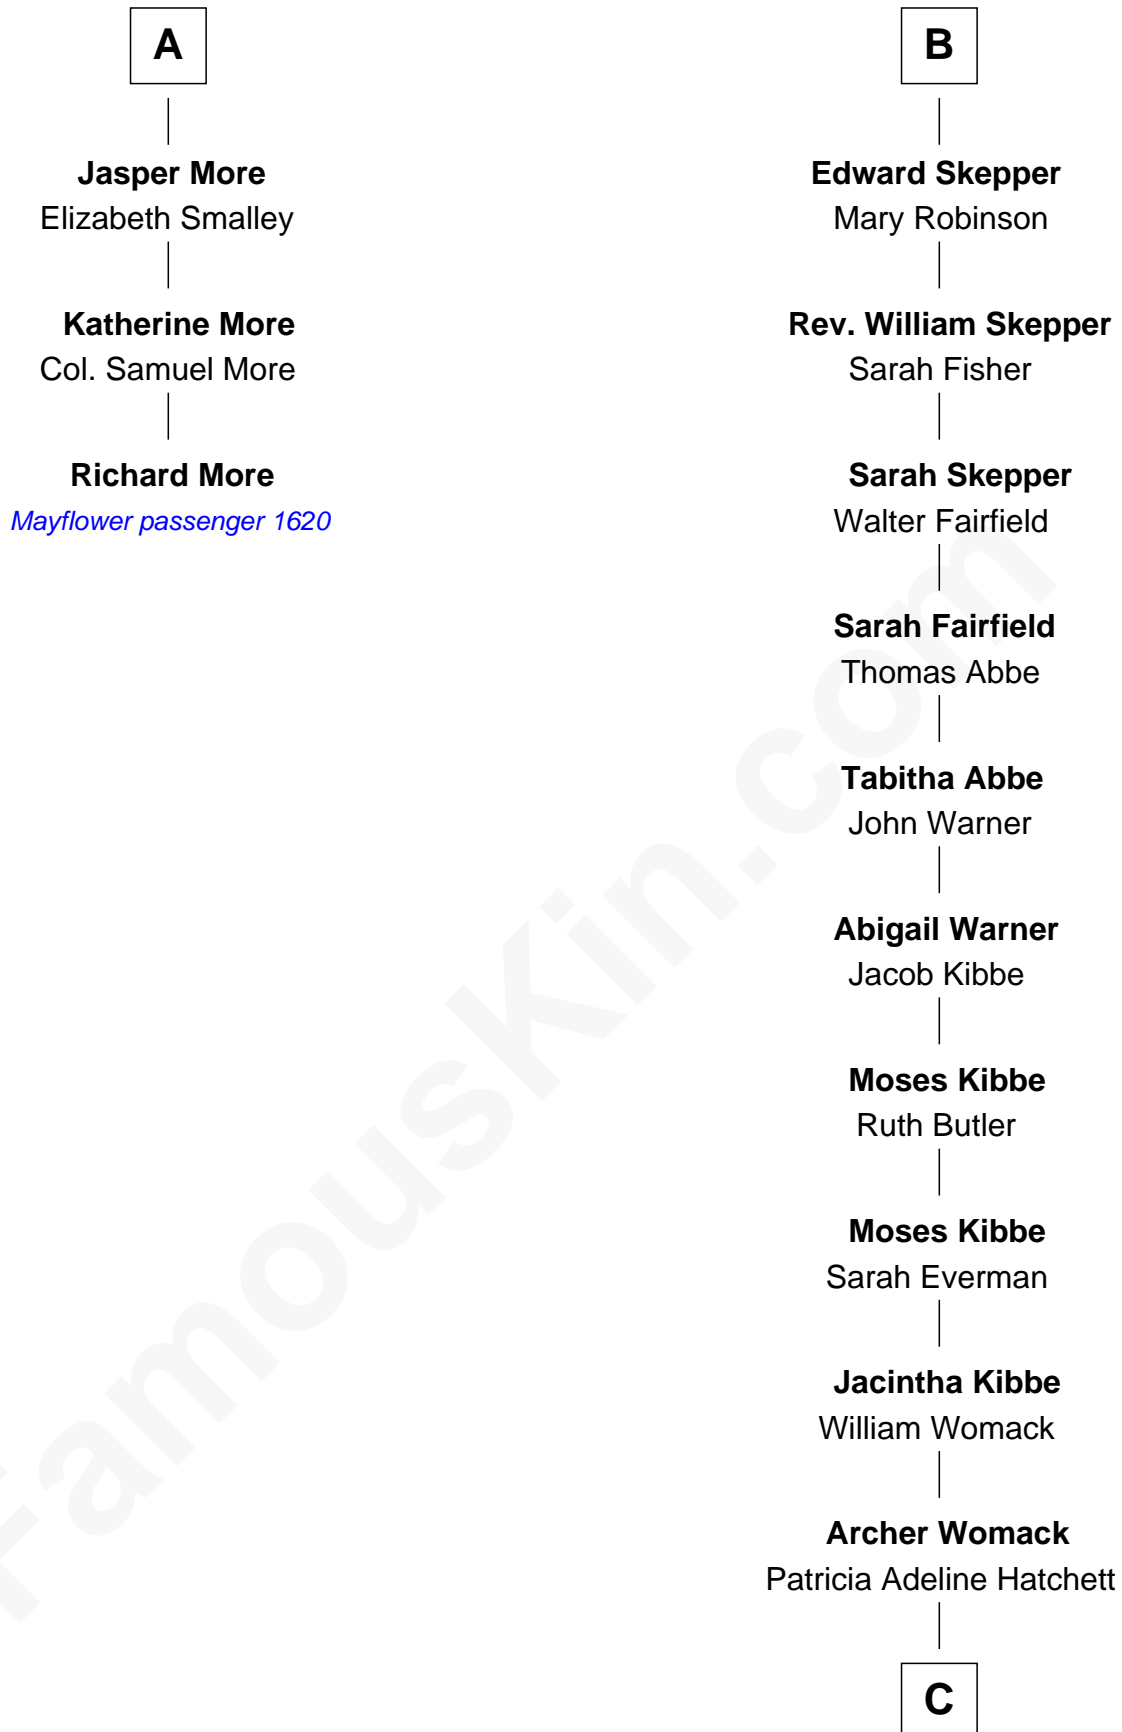

MAYFLOWER

FamousKin.com Relationship Chart of

Richard More

(c1614 - c1696) Mayflower passenger 1620

9th cousin 9 times removed of

Roy Rogers

Cowboy movie actor and singer

Sir Hugh de Stafford
Philippa de Beauchamp

Michael de la Pole

Isabel de la Pole

Thomas Morley

Anne Morley

Sir John Hastings

Elizabeth Hastings

Sir Robert Hildyard

Sir Piers Hildyard

Joan de la See

Isabel Hildyard

Ralph Legard

Joan Ledgard

Richard Skepper

B

C

Mattie M. Womack