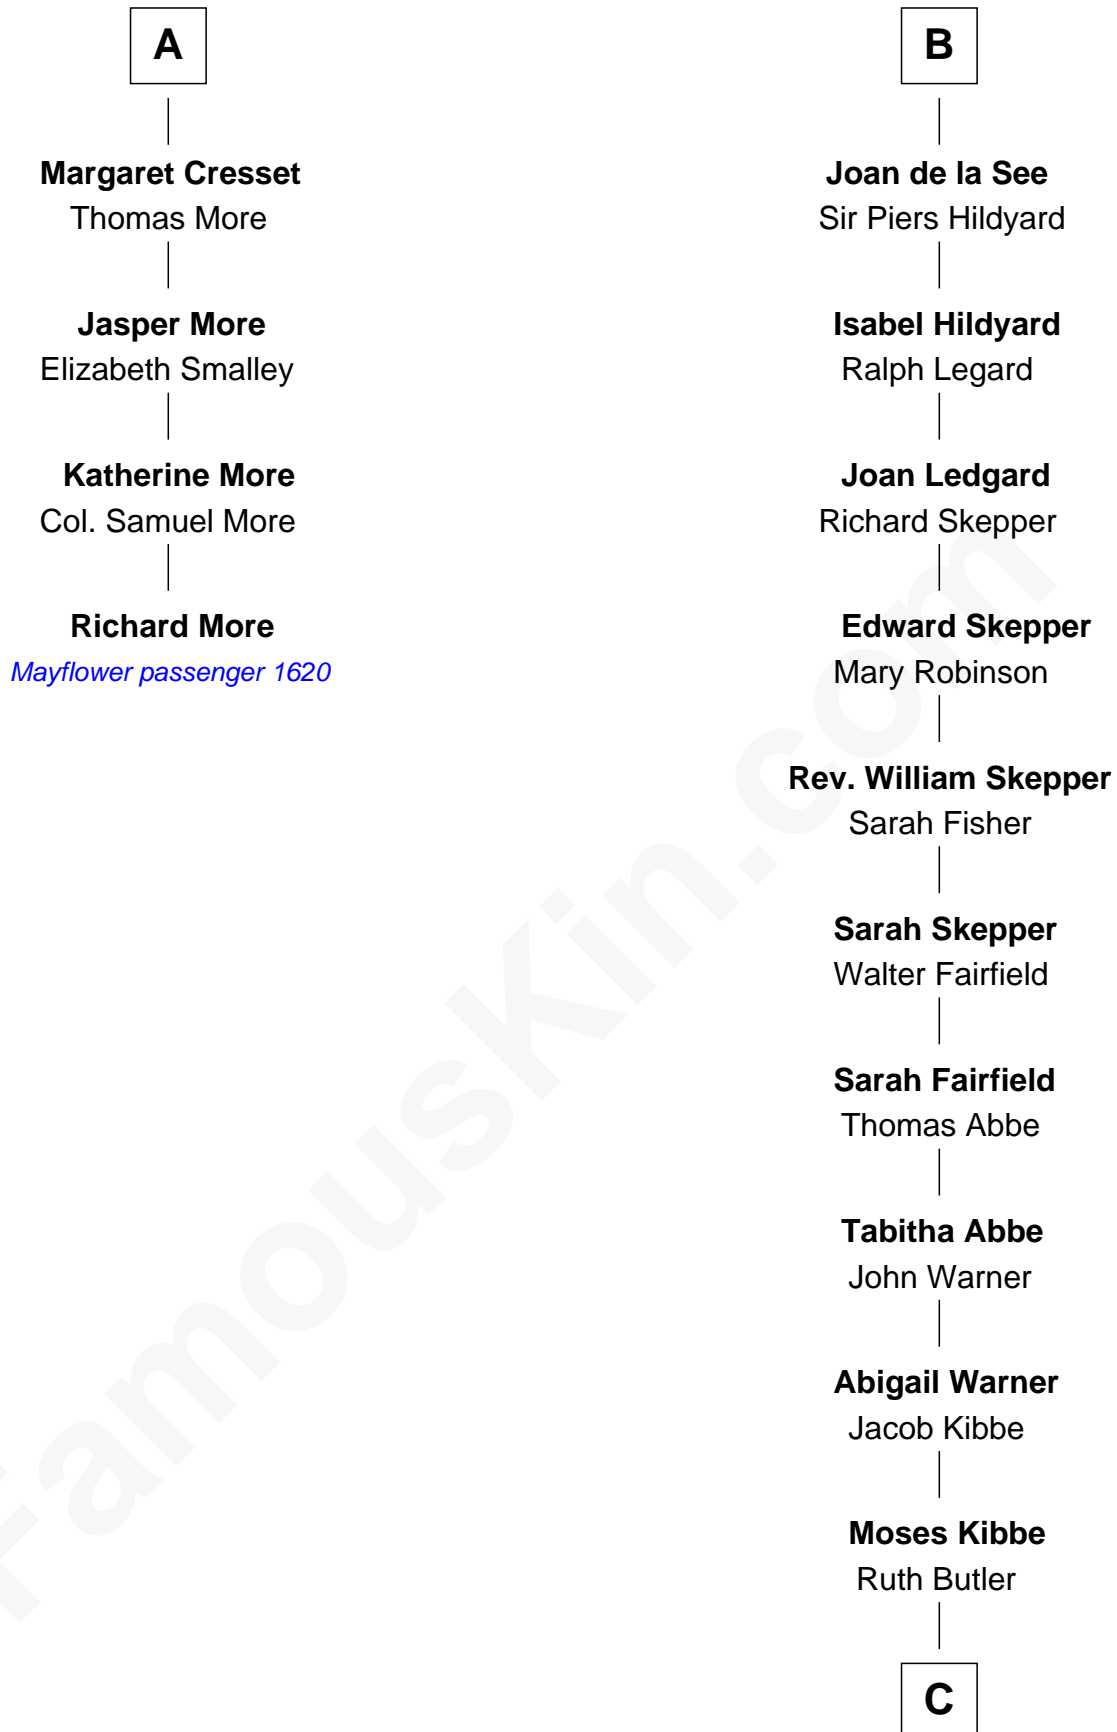

# FamousKin.com Relationship Chart of

**Richard More**

(c1614 - c1696) *Mayflower passenger 1620*

10th cousin 11 times removed of

**Roy Rogers**

*Cowboy movie actor and singer*

**Eudo la Zouche**  
Milicent de Cantilupe

**Eve la Zouche**  
Sir Maurice de Berkeley

**Thomas de Berkeley**  
Katherine de Clyvedon

**Sir John Berkeley**  
Elizabeth Betteshorne

**Elizabeth Berkeley**  
Sir John Sutton

**Sir Edmund Sutton**  
Matilda Clifford

**Dorothy Sutton**  
Richard Wrottesley

**Joan Wrottesley**  
Richard Cresset

**A**

**Sir William la Zouche**  
Maud Lovel

**Milicent la Zouche**  
Sir William Deincourt

**Margaret Deincourt**  
Sir Robert de Tibetot

**Elizabeth de Tibetot**  
Sir Philip le Despencer

**Margery Despencer**  
Sir Roger Wentworth

**Sir Philip Wentworth**  
Mary Clifford

**Elizabeth Wentworth**  
Sir Martin de la See

**B**

**C**

—  
**Moses Kibbe**  
Sarah Everman